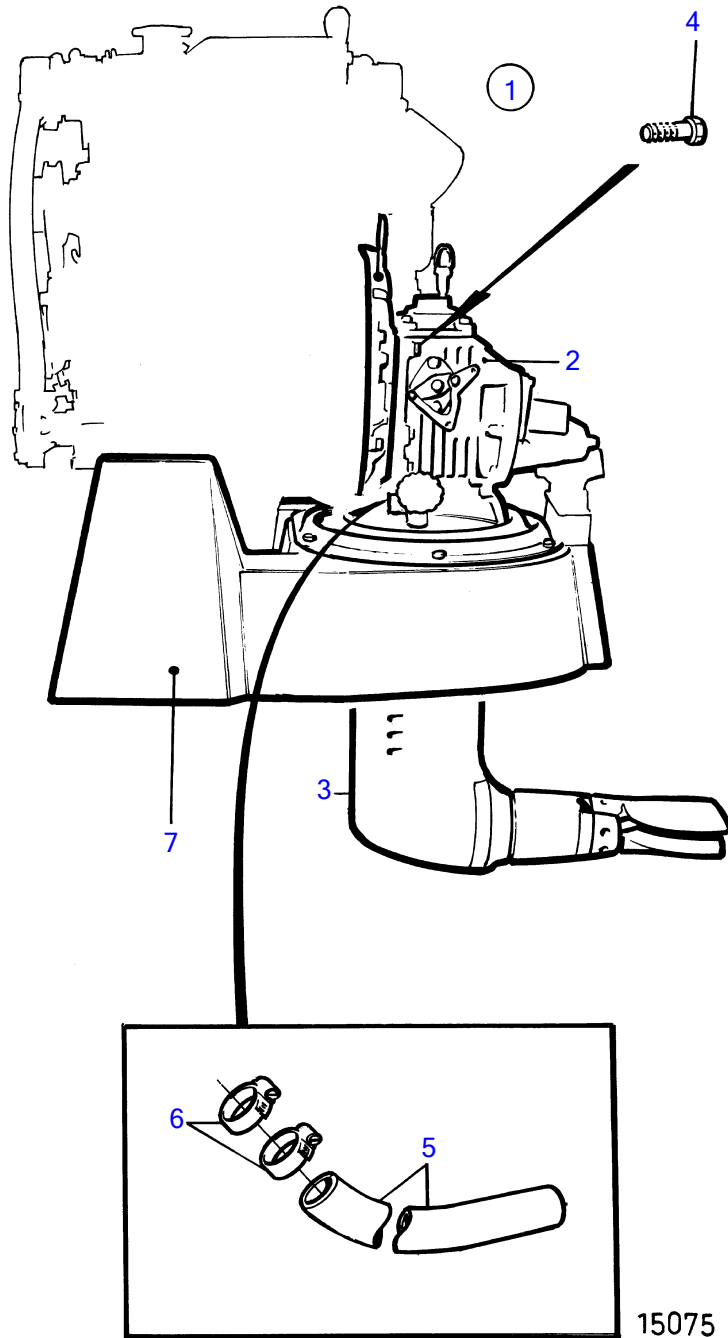

MD2040A

MD2040A

REF	PART NO.	QTY	DESCRIPTION	SEE SEC.	NOTES
2				213	
3				214	
5	943369	X	Rubber hose		Intake-sea water pump., L=1150mm
6	961666	2	Hose clamp		
7	860030	1	Engine bed		