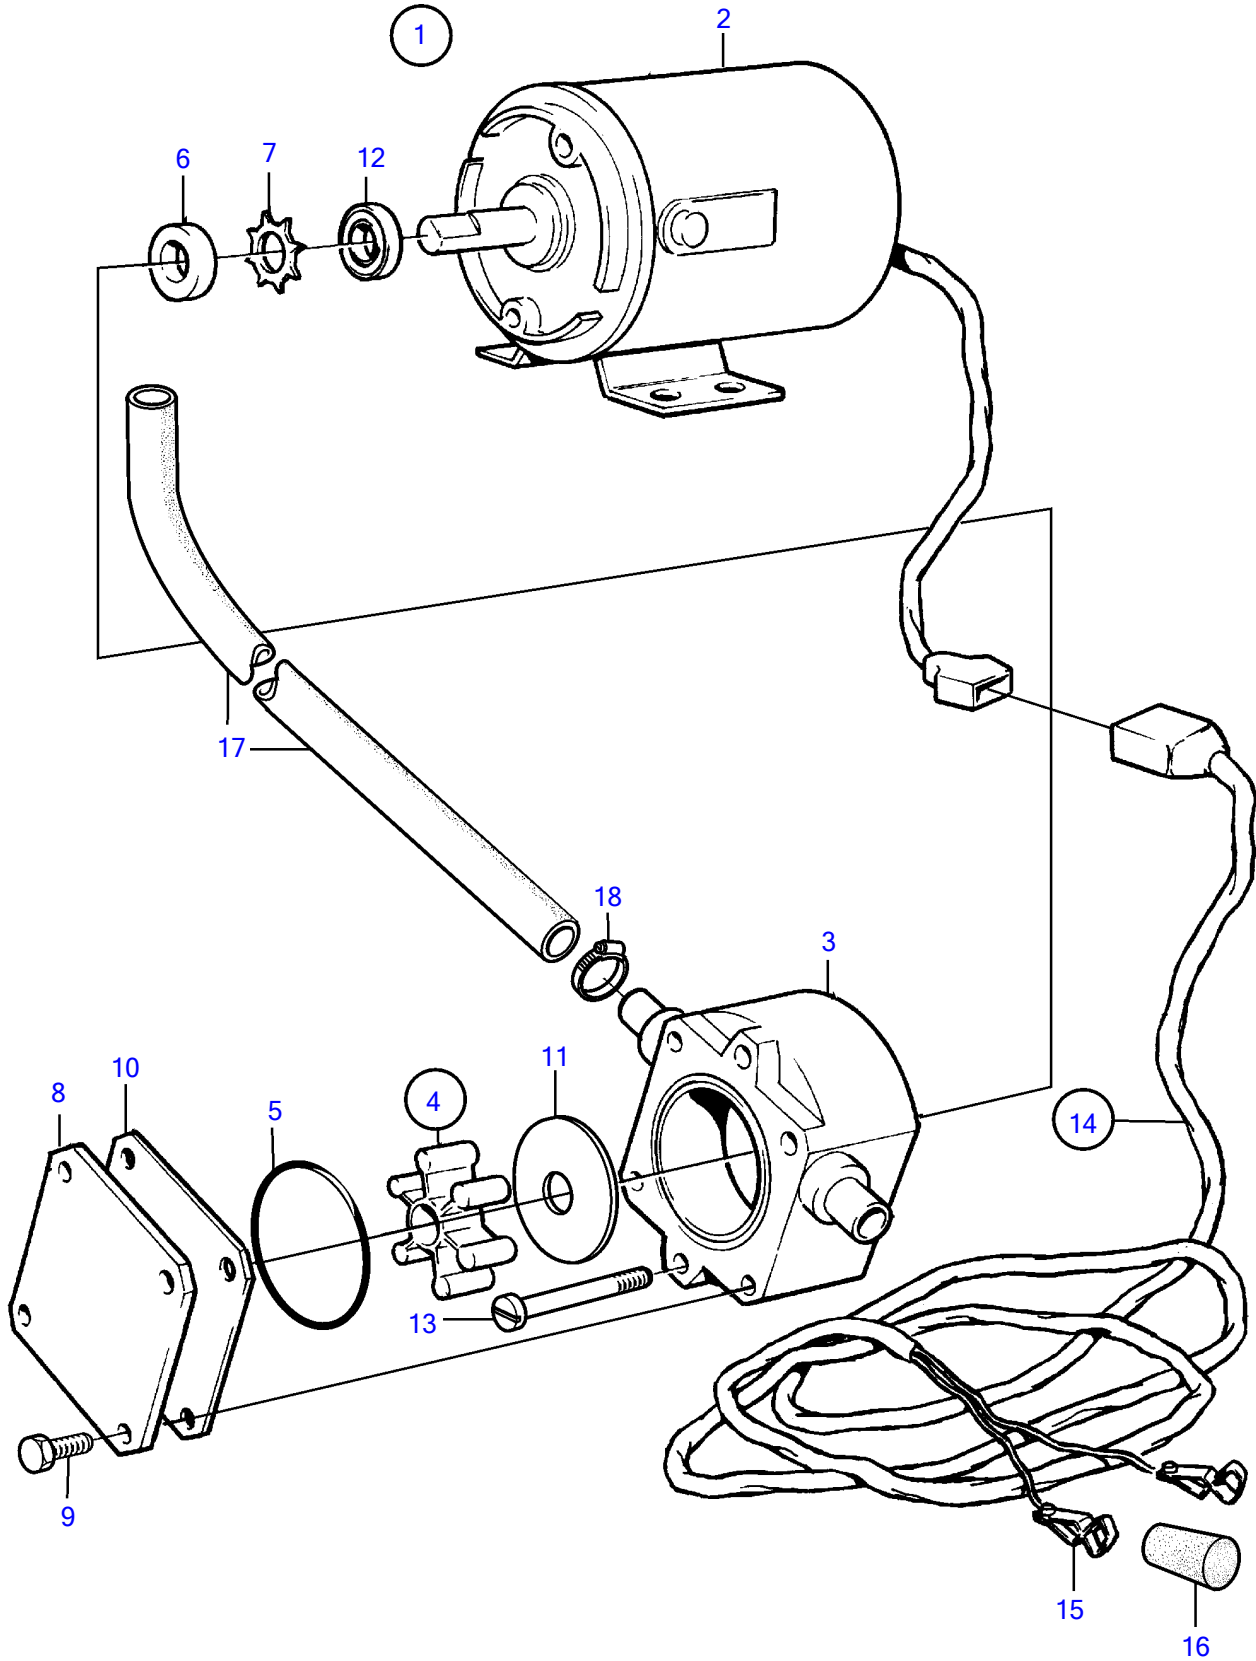

MD2010A, MD2020A, MD2030A, MD2040A

MD2010A, MD2020A, MD2030A, MD2040A

REF	PART NO.	QTY	DESCRIPTION	NOTES
1	843410	1	Oil bilge pump	24V
2	842222	1	• Electrical motor	
3	(844015)	1	• • Pump housing	Obsolete part
4	844022	1	• • Impeller kit	
5		1	• • • O-ring	
6		1	• • • Sealing ring	
7		1	• • • Lock ring	
8	844018	1	• • Cardboard tube	
9	844021	4	• • Screw	
10	844017	1	• • Wear washer	
11	844016	1	• • Wear washer	
12	(844019)	1	• • Deflector ring	Obsolete part
13	969518	2	• • 6 point socket screw	(847464)
14	843113	1	• Cable trunk	
15	844280	2	• • Clip	
16	(844279)	1	• • Isolation	Obsolete part, Black
	(844278)	1	• • Isolation	Obsolete part, Red
17	943707	X	• Hose	
18	943471	3	• Hose clamp	