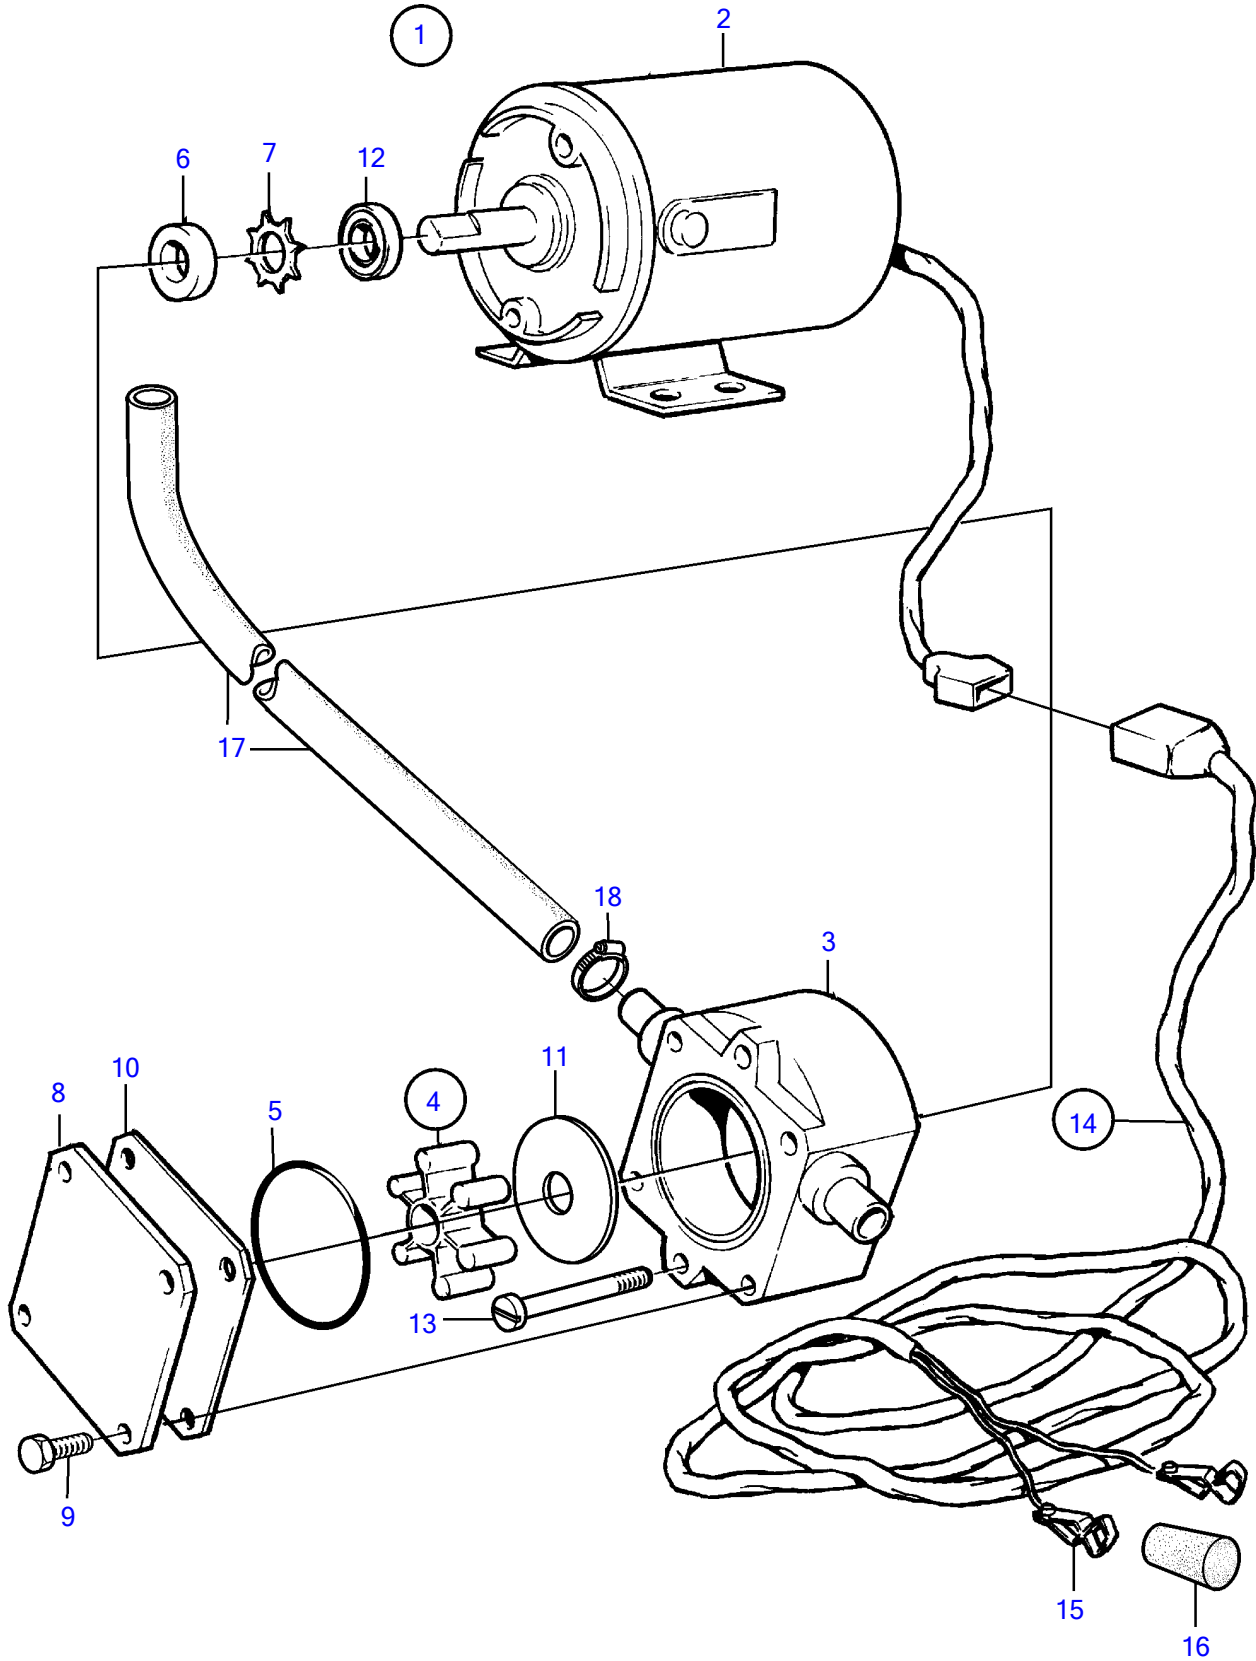

MD2010A, MD2020A, MD2030A, MD2040A

MD2010A, MD2020A, MD2030A, MD2040A

REF	PART NO.	QTY	DESCRIPTION	NOTES
1	843114	1	Oil bilge pump	12V
2	842855	1	• Oil bilge pump	
3	(844015)	1	• • Pump housing	Obsolete part
4	844022	1	• • Impeller kit	
5		1	• • • O-ring	
6		1	• • • Sealing ring	
7		1	• • • Lock ring	
8	844018	1	• • Cardboard tube	
9	844021	4	• • Screw	
10	844017	1	• • Wear washer	
11	844016	1	• • Wear washer	
12	(844019)	1	• • Deflector ring	Obsolete part
13	969518	2	• • 6 point socket screw	(847464)
14	843113	1	• Cable trunk	
15	844280	2	• • Clip	
16	(844279)	1	• • Isolation	Obsolete part, Black
	(844278)	1	• • Isolation	Obsolete part, Red
17	943707	X	• Hose	
18	943471	3	• Hose clamp	