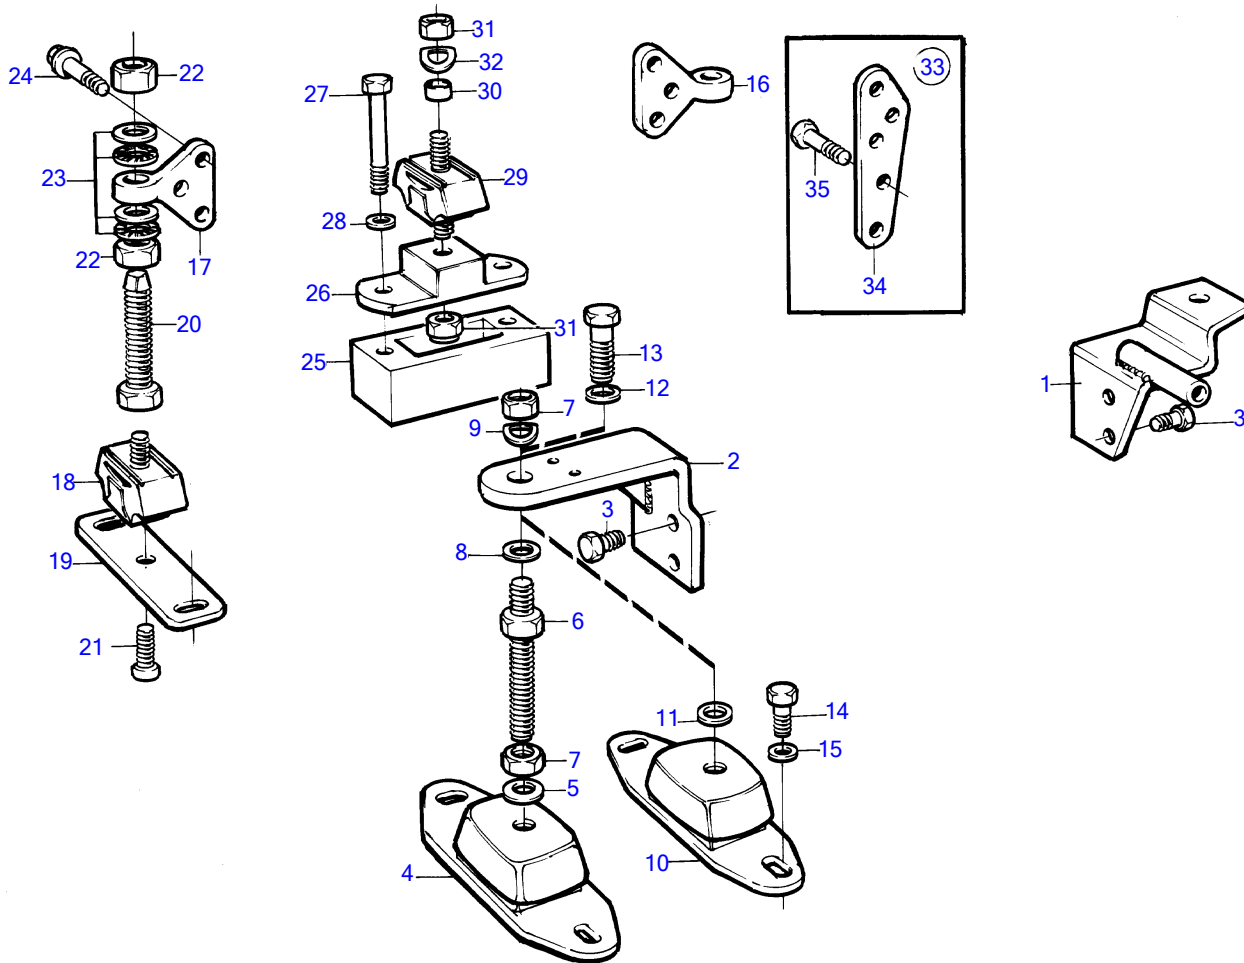

MD2010A

11672

MD2010A

REF	PART NO.	QTY	DESCRIPTION	NOTES
1	3580113	1	Engine mountings, front	P
2	3580114	1	Engine mountings, front	S.B
3	3580115	4	Screw	
10	861460	2	Rubber cushion	
11	955900	2	Washer	
12	941912	2	Spring washer	
13	959710	2	Hexagon screw	
14	963580	4	Hexagon screw	
15	960148	4	Washer	
25	852697	1	Spacer	
26	850338	1	Bracket	
27	(963590)	2	Hexagon screw	Obsolete part
28	853095	2	Washer	
29	850404	1	Rubber element	
30	852554	1	Bushing	
31	971095	2	Flange nut	
32	941908	2	Spring washer	