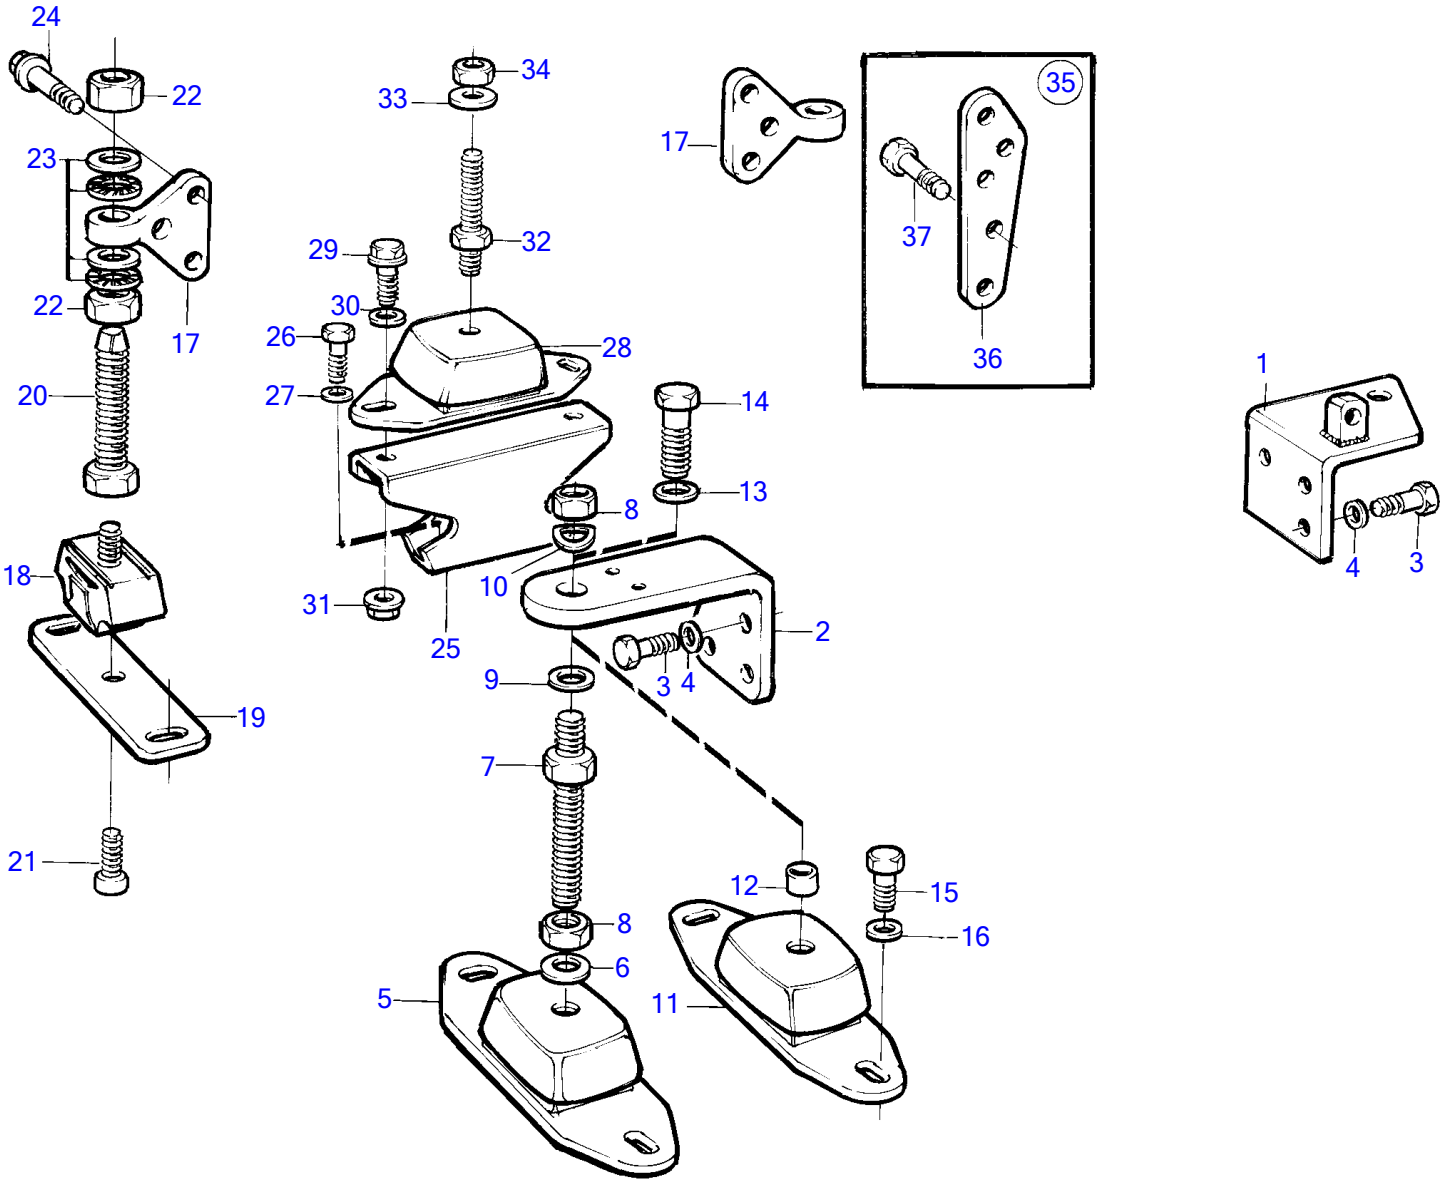

MD2040A

16134

MD2040A

REF	PART NO.	QTY	DESCRIPTION	NOTES
1	3580604	1	Stay, front	P
2	3580603	1	Stay, front	S.B
3	3580605	6	Screw	
4	3580607	6	Spring washer	
11	846765	2	Rubber element	
12	861461	2	Spacer sleeve	
13	941912	2	Spring washer	
14	979899	2	Hexagon screw	
15	963580	4	Hexagon screw	
16	960148	4	Washer	
17	861314	2	Engine bracket, rear	
25	861538	1	Bracket	
26	963582	2	Screw	
27	853095	2	Washer	
28	858161	1	Rubber element	
29	946441	2	Flange screw	
30	1594095	2	Washer	
31	971095	2	Flange nut	
32	861539	1	Adjusting screw	
33	940280	1	Spring washer	
34	971072	1	Hexagon nut	(955784)