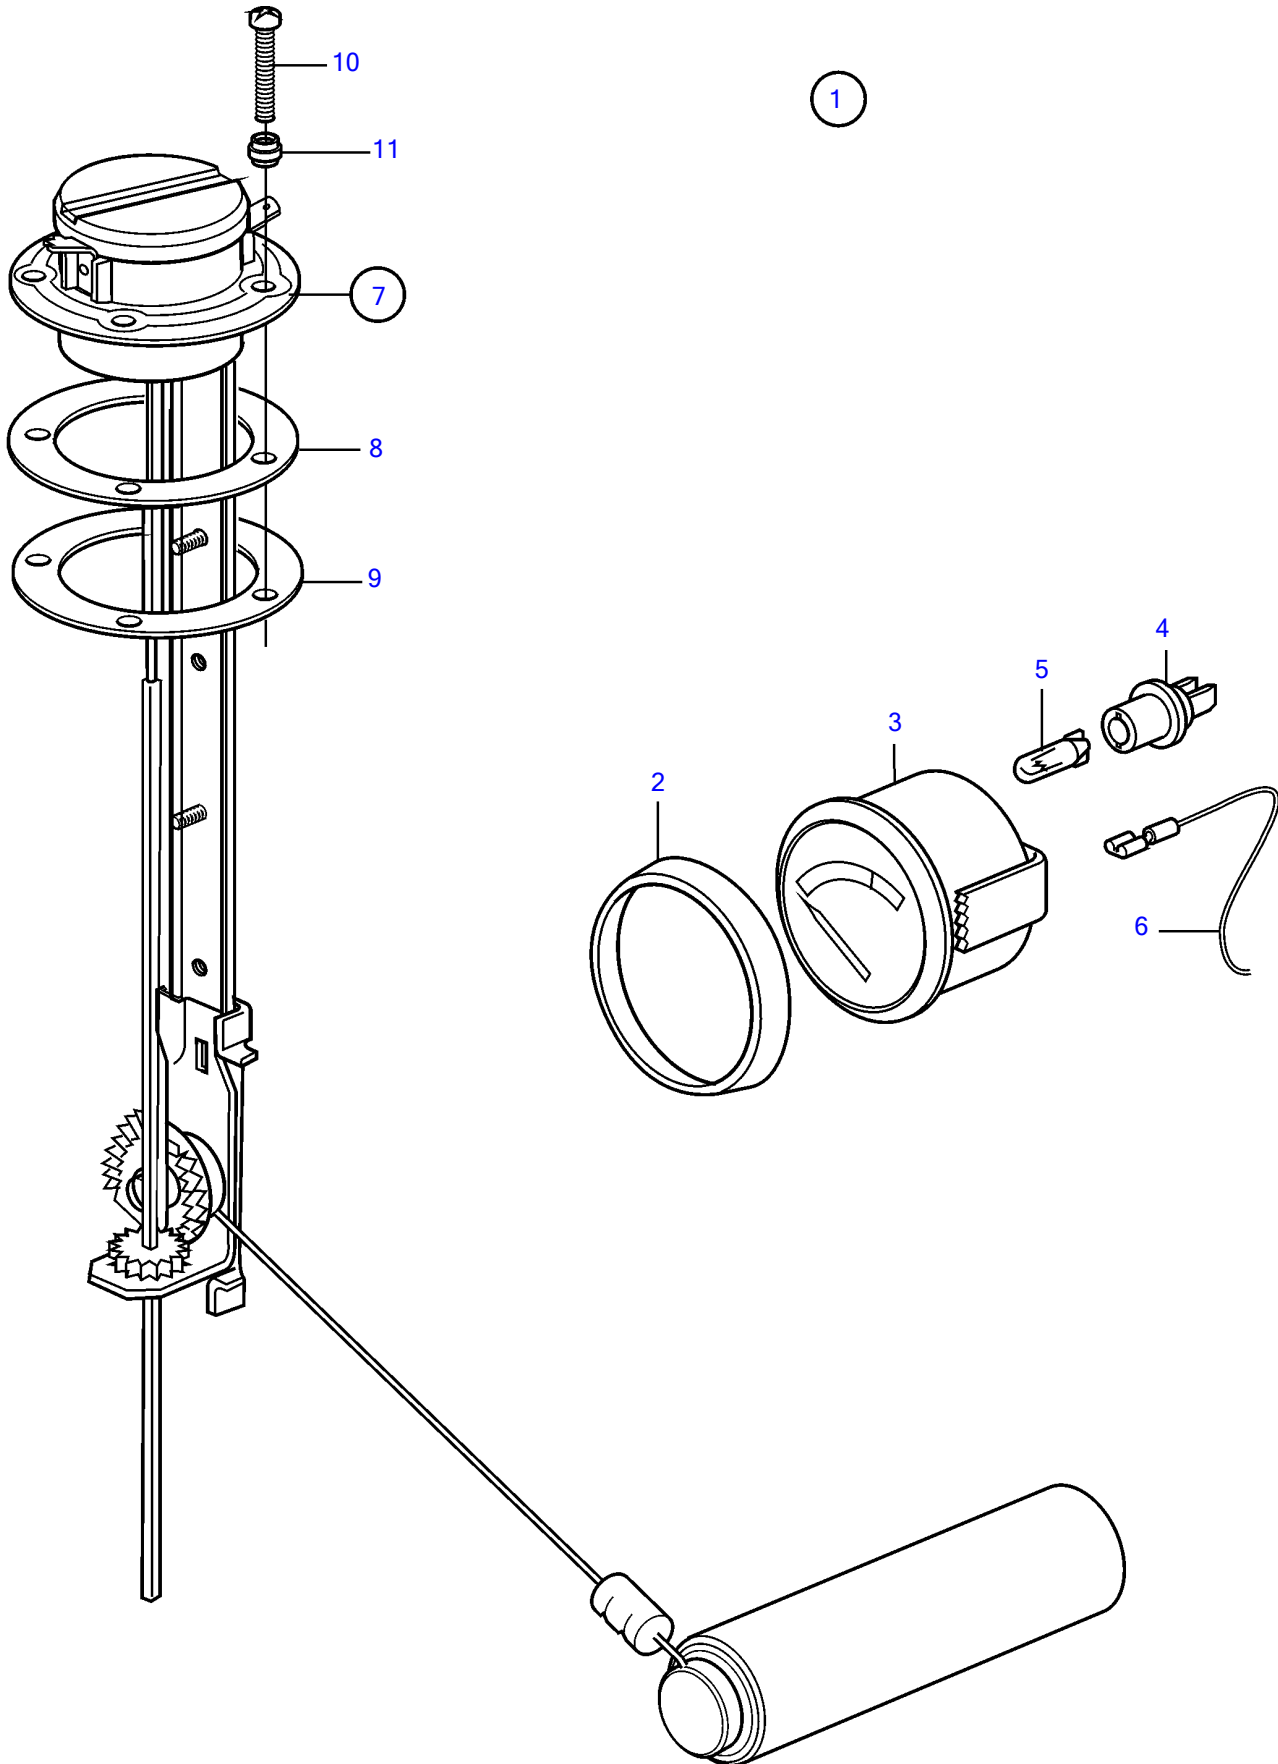

MD2010A, MD2020A, MD2030A, MD2040A

MD2010A, MD2020A, MD2030A, MD2040A

REF	PART NO.	QTY	DESCRIPTION	SEE SEC.	NOTES
1	873808	1	Fuel gauge		(858879)
2	858643	1	• Front ring		
3	863940	1	• Fuel gauge		
	873207	1	• • Brace kit		
		2	• • • Nut		not sold separately
		2	• • Spacer		not sold separately
4	863945	1	• • Lamp socket		Use white bulb 19923 and socket 808175 for earlier gauges.
5	863946	1	• • Bulb		Use white bulb 19923 and socket 808175 for earlier gauges., 12V, 1,2W red
6		X	• Wiring harness	1963	
7	873772	1	• Tank sensor		(837999)
8	89865	1	• • Gasket		
9	834480	1	• • Flange		
10	969407	4	• • 6 point socket screw		(956078)
	969409	1	• • 6 point socket screw		
11	834481	5	• • Gasket		