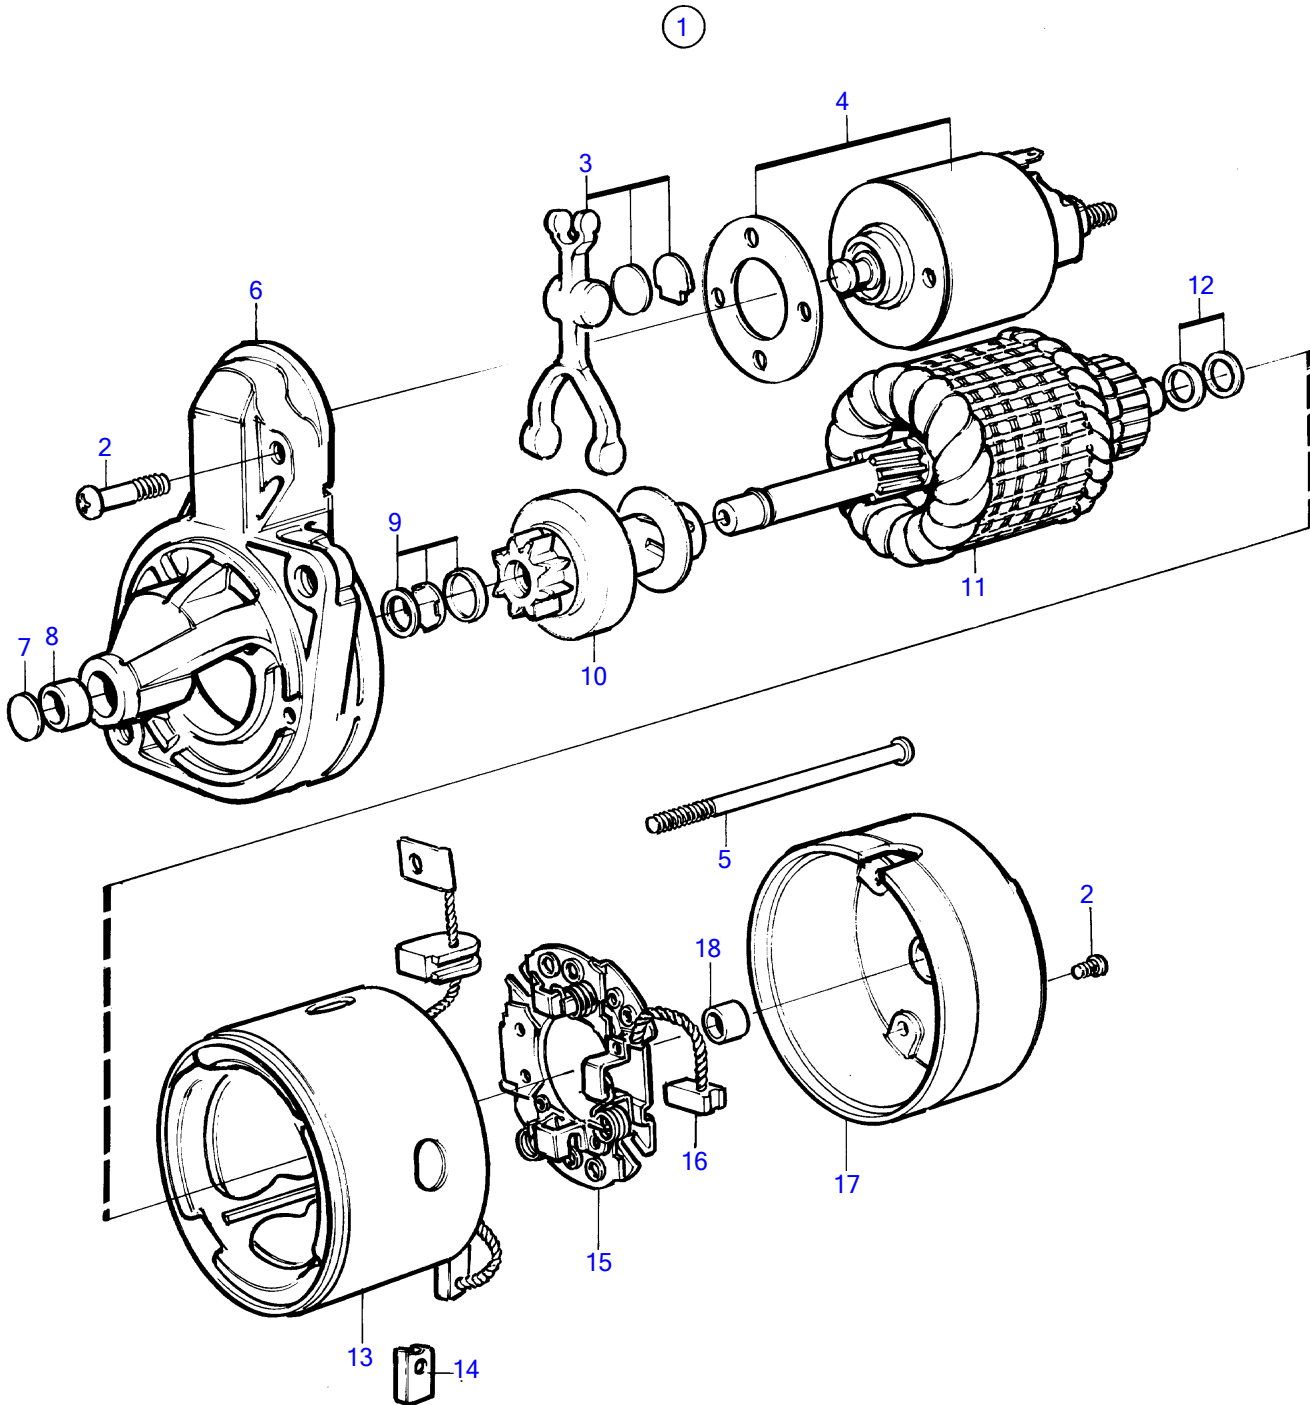

MD2010A, MD2020A

11677

MD2010A, MD2020A

REF	PART NO.	QTY	DESCRIPTION	NOTES
1	861845	1	Starter motor	
2	3580205	1	• Screw kit	
3	3580206	1	• Engagement lever	
4	3580207	1	• Actuator solenoid	
5		2	• Screw	
6		1	• Bearing housing	
7		1	• • Washer	
8	3580210	1	• • Bushing	
9	3580211	1	• Pinion stop	
10	3580212	1	• Starter pinion	
11		1	• Rotor	
12	(3580214)	1	• Washer kit	Obsolete part
13		1	• Field winding	
14	3580216	2	• • Carbon brush	
15	3580217	1	• Brush retainer plate	
16	3580219	1	• • Carbon brush	
17		1	• Commutator bearing	
18	3580221	1	• • Bushing	