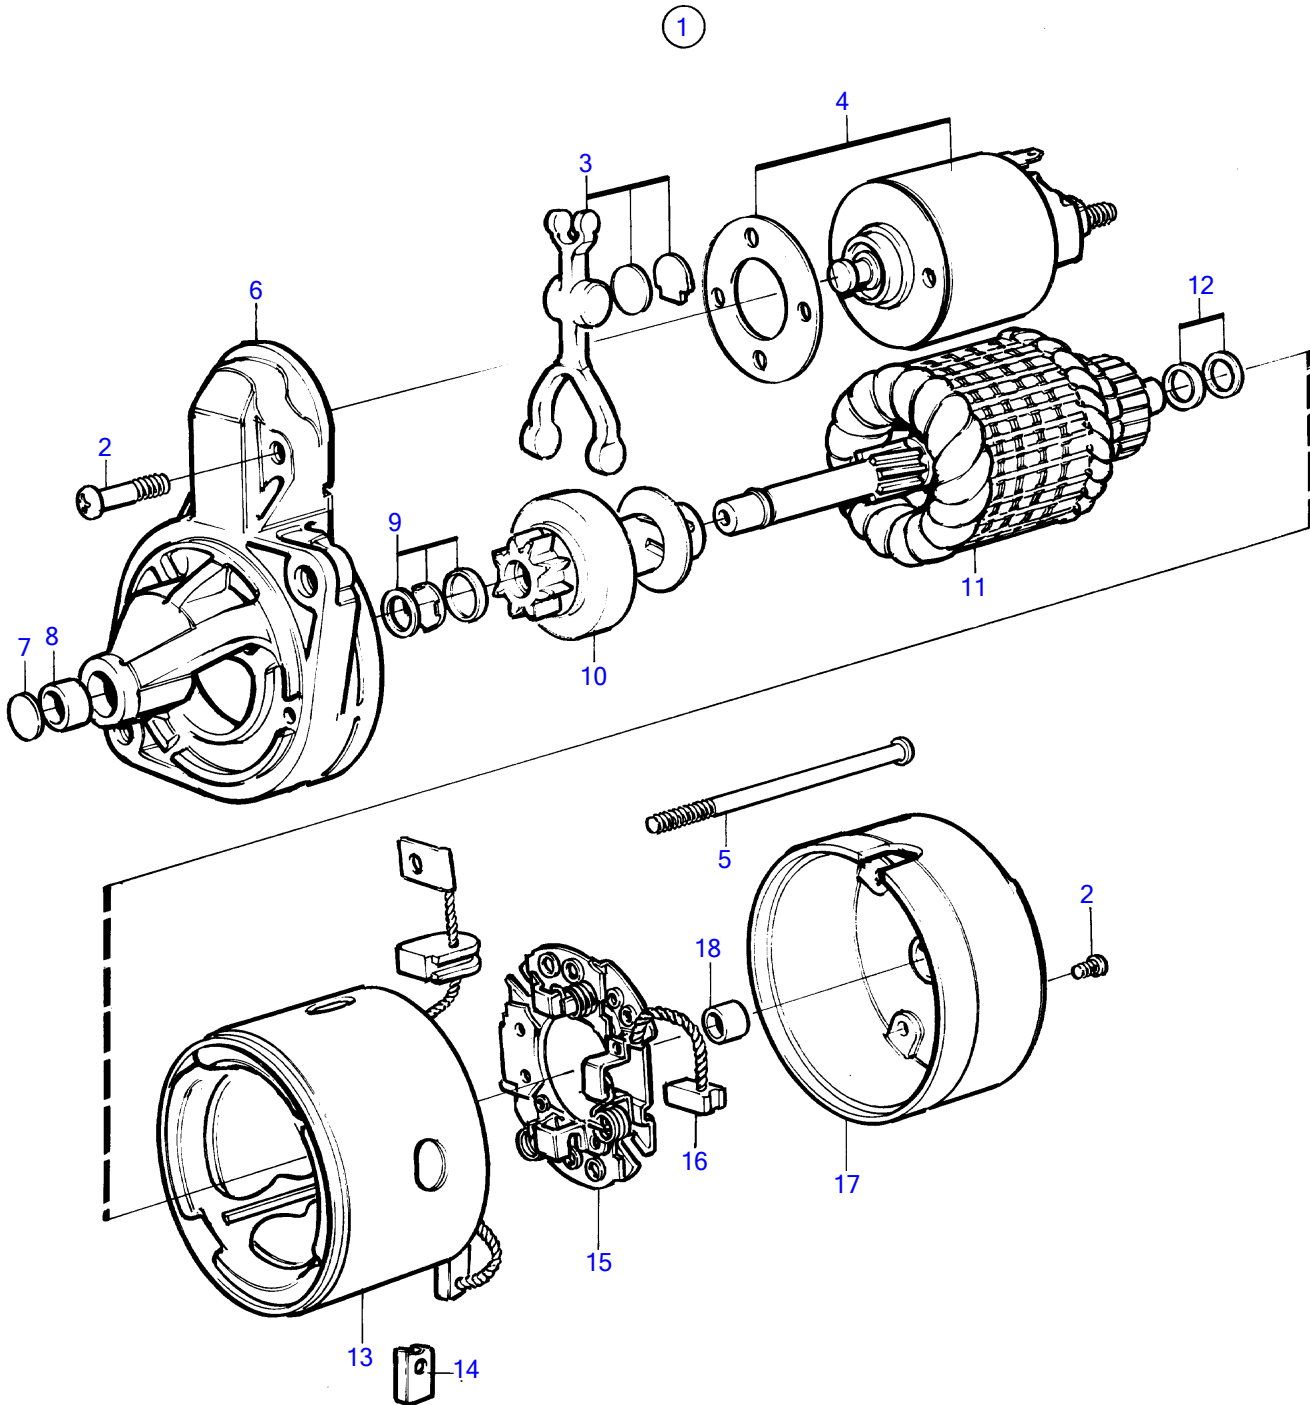

MD2010A, MD2020A

11677

MD2010A, MD2020A

| REF | PART NO. | QTY | DESCRIPTION | NOTES |
|-----|-----------|-----|------------------------|---------------|
| 1 | 861845 | 1 | Starter motor | |
| 2 | 3580205 | 1 | • Screw kit | |
| 3 | 3580206 | 1 | • Engagement lever | |
| 4 | 3580207 | 1 | • Actuator solenoid | |
| 5 | | 2 | • Screw | |
| 6 | | 1 | • Bearing housing | |
| 7 | | 1 | • • Washer | |
| 8 | 3580210 | 1 | • • Bushing | |
| 9 | 3580211 | 1 | • Pinion stop | |
| 10 | 3580212 | 1 | • Starter pinion | |
| 11 | | 1 | • Rotor | |
| 12 | (3580214) | 1 | • Washer kit | Obsolete part |
| 13 | | 1 | • Field winding | |
| 14 | 3580216 | 2 | • • Carbon brush | |
| 15 | 3580217 | 1 | • Brush retainer plate | |
| 16 | 3580219 | 1 | • • Carbon brush | |
| 17 | | 1 | • Commutator bearing | |
| 18 | 3580221 | 1 | • • Bushing | |