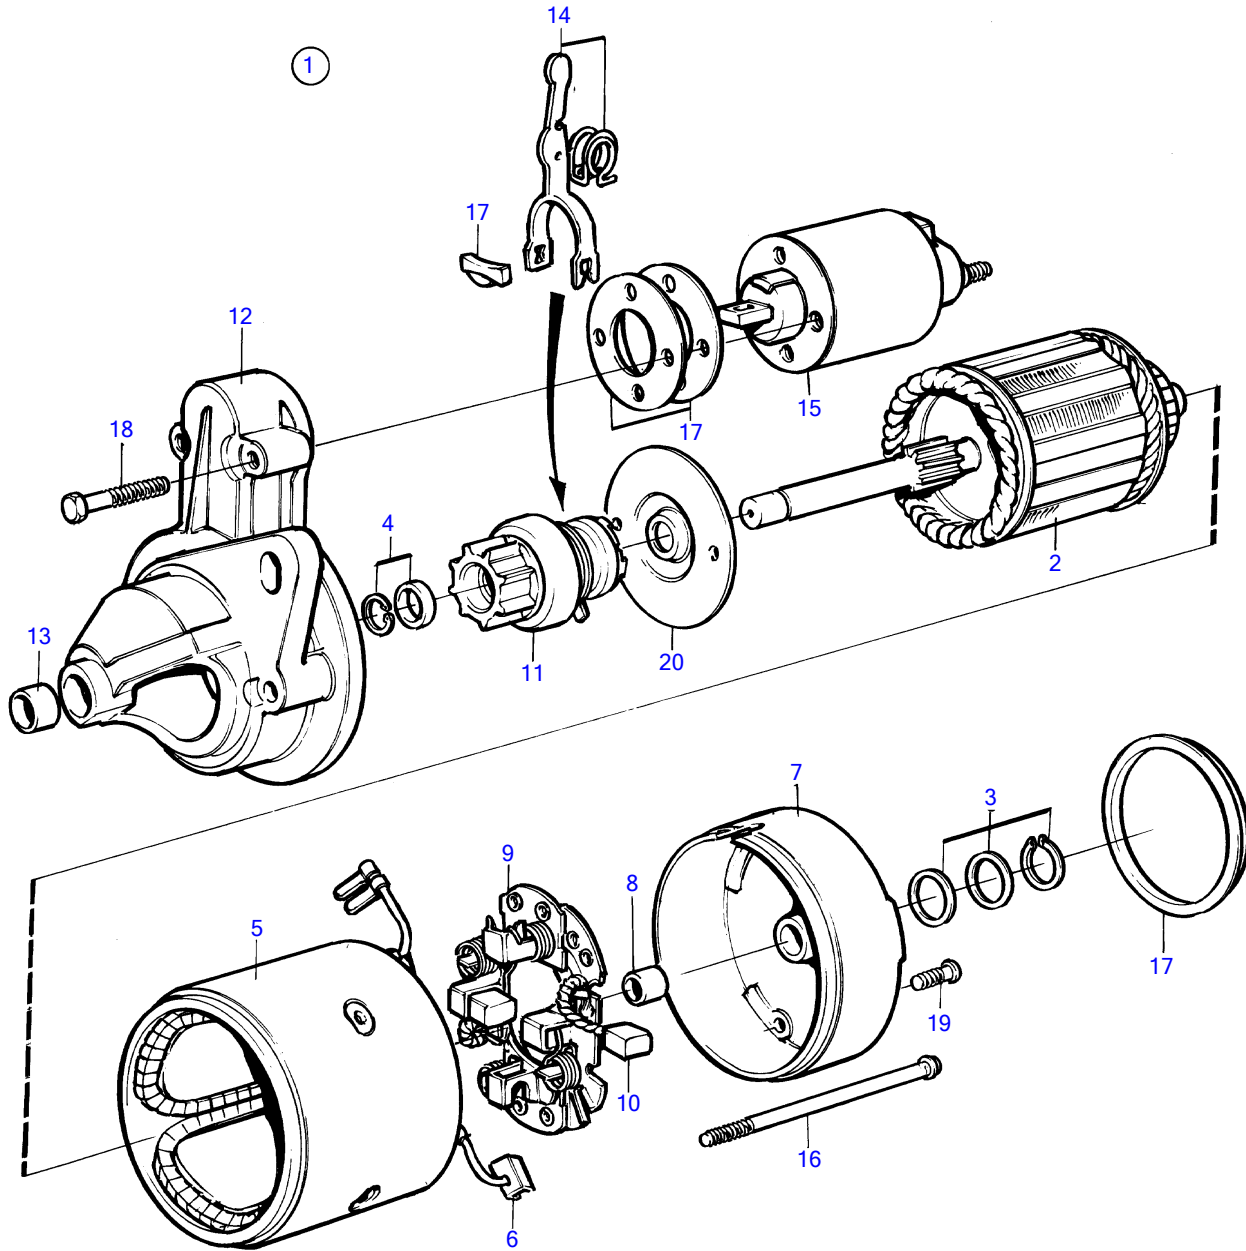

MD2030A

11676

MD2030A

REF	PART NO.	QTY	DESCRIPTION	NOTES
1	3582514	1	Starter motor	
	3803584	1	Starter motor, exch, exch	
			• parts not sold separately	
	3580295	1	Starter motor	Replaced by 3582514
2		1	• Rotor	
3	3580432	1	• Thrust washer kit	
4	3580433	1	• Pinion stop	
5		1	• Field winding	
6	3580436	2	• • Carbon brush	
7		1	• Commutator bearing	
8	3580438	1	• • Bushing	
9	3580439	1	• Brush retainer plate	
10	3580440	2	• • Carbon brush	
11	3580442	1	• Starter pinion	
12		1	• Bearing housing	
13	3580444	1	• • Bushing	
14	(3580445)	1	• Engagement lever	Obsolete part
15	3580446	1	• Actuator solenoid	
16		2	• Screw	
17	3580448	1	• Set	
18	3580449	2	• Screw	
19	(3580450)	2	• Screw	Obsolete part
20		1	• Intermediate bearing	