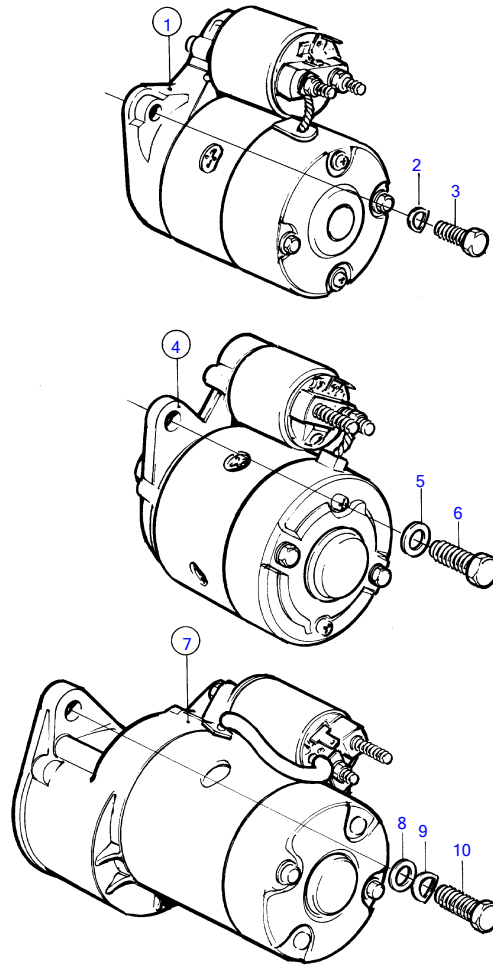

MD2040A

11706

MD2040A

REF	PART NO.	QTY	DESCRIPTION	SEE SEC.
1				199
4				256
7	3580472	1	Starter motor	
				257
8	3580108	2	Washer	
9	3580015	2	Spring washer	
10	3580109	2	Screw	
11	872242	1	Relay	
12		1	• Nut	
13		2	• Washer	
14		2	• Nut	
15		1	• Washer	
16	855314	1	Nut	
17	191172	1	Washer	
18	946440	1	Flange screw	
19		X	electrical materials	1963
20	861392	1	Current bar, ground	
22		1	Bracket	
23	861844	2	Screw	
24	3580607	2	Spring washer	
25	948663	2	Flange screw	