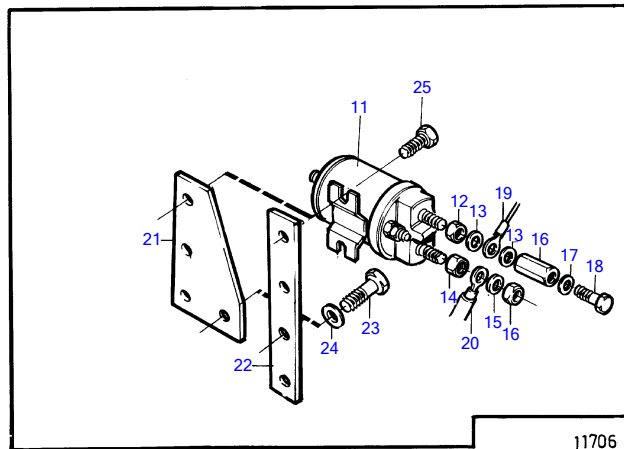

MD2040A

11706

MD2040A

REF	PART NO.	QTY	DESCRIPTION	SEE SEC.
1				199
4				256
7	3580472	1	Starter motor	
				257
8	3580108	2	Washer	
9	3580015	2	Spring washer	
10	3580109	2	Screw	
11	872242	1	Relay	
12		1	• Nut	
13		2	• Washer	
14		2	• Nut	
15		1	• Washer	
16	855314	1	Nut	
17	191172	1	Washer	
18	946440	1	Flange screw	
19		X	electrical materials	1963
20	861392	1	Current bar, ground	
22		1	Bracket	
23	861844	2	Screw	
24	3580607	2	Spring washer	
25	948663	2	Flange screw	