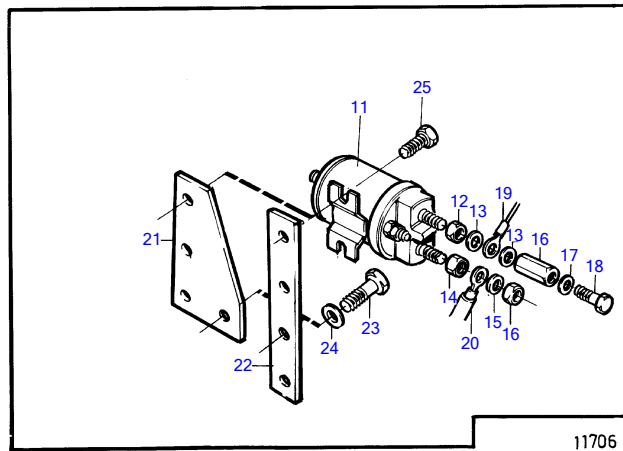

MD2030A

11706

MD2030A

REF	PART NO.	QTY	DESCRIPTION	SEE SEC.	NOTES
1				199	
4	3580295	1	Starter motor		
				256	
5	(3580399)	2	Washer		Obsolete part
6	3580398	2	Screw		
7				257	
11	872242	1	Relay		
12		1	• Nut		
13		2	• Washer		
14		2	• Nut		
15		1	• Washer		
16	855314	1	Nut		
17	191172	1	Washer		
18	946440	1	Flange screw		
19		X	electrical materials	1963	
20	861392	1	Current bar, ground		
21		1	Bracket		
23	946471	2	Flange screw		
25	948663	2	Flange screw		