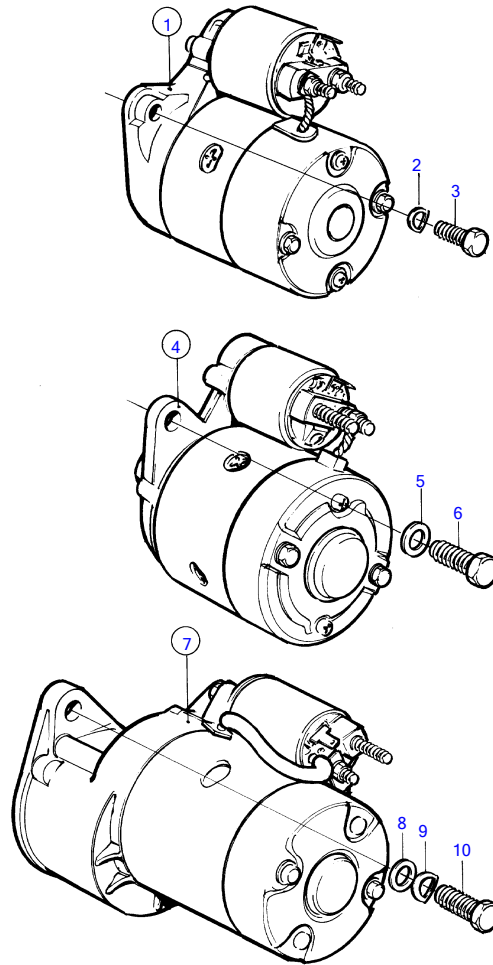

MD2030A

11706

MD2030A

REF	PART NO.	QTY	DESCRIPTION	SEE SEC.	NOTES
1				199	
4	3580295	1	Starter motor		
				256	
5	(3580399)	2	Washer		Obsolete part
6	3580398	2	Screw		
7				257	
11	872242	1	Relay		
12		1	• Nut		
13		2	• Washer		
14		2	• Nut		
15		1	• Washer		
16	855314	1	Nut		
17	191172	1	Washer		
18	946440	1	Flange screw		
19		X	electrical materials	1963	
20	861392	1	Current bar, ground		
21		1	Bracket		
23	946471	2	Flange screw		
25	948663	2	Flange screw		