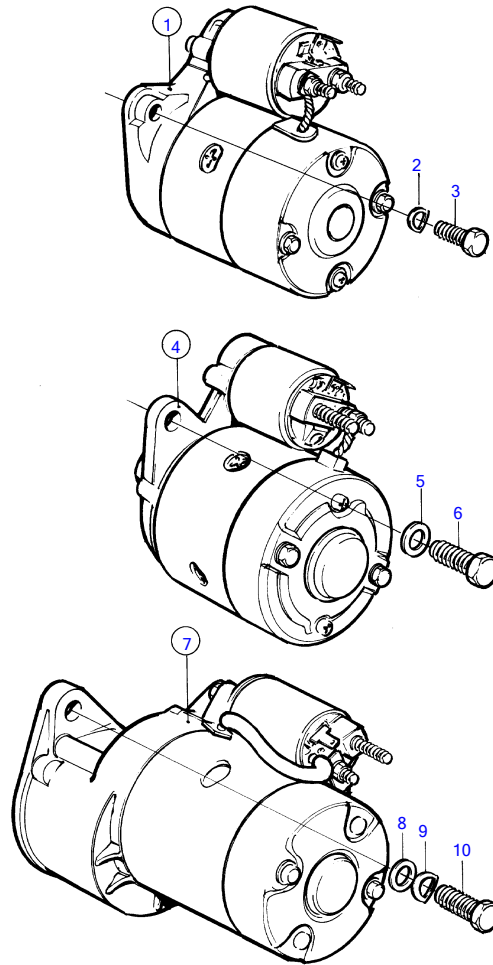

MD2010A, MD2020A

11706

MD2010A, MD2020A

REF	PART NO.	QTY	DESCRIPTION	SEE SEC.
1	861845	1	Starter motor	
			•	
			•	199
2	861847	2	Washer	
3	861846	2	Screw	
4				
			•	256
7				
			•	257
11	872242	1	Relay	
12		1	• Nut	
13		2	• Washer	
14		2	• Nut	
15		1	• Washer	
16	855314	1	Nut	
17	191172	1	Washer	
18	946440	1	Flange screw	
19		X	electrical materials	1963
20	861392	1	Current bar, ground	
21		1	Bracket	
23	946471	2	Flange screw	
25	948663	2	Flange screw	