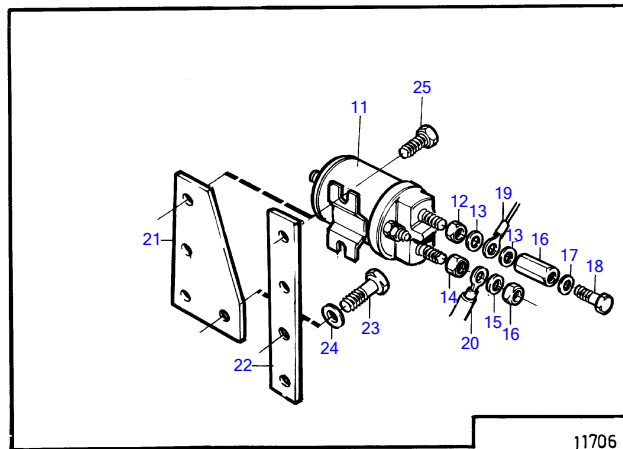

MD2010A, MD2020A

11706

MD2010A, MD2020A

REF	PART NO.	QTY	DESCRIPTION	SEE SEC.
1	861845	1	Starter motor	
			•	
			•	199
2	861847	2	Washer	
3	861846	2	Screw	
4				
			•	256
7				
			•	257
11	872242	1	Relay	
12		1	• Nut	
13		2	• Washer	
14		2	• Nut	
15		1	• Washer	
16	855314	1	Nut	
17	191172	1	Washer	
18	946440	1	Flange screw	
19		X	electrical materials	1963
20	861392	1	Current bar, ground	
21		1	Bracket	
23	946471	2	Flange screw	
25	948663	2	Flange screw	