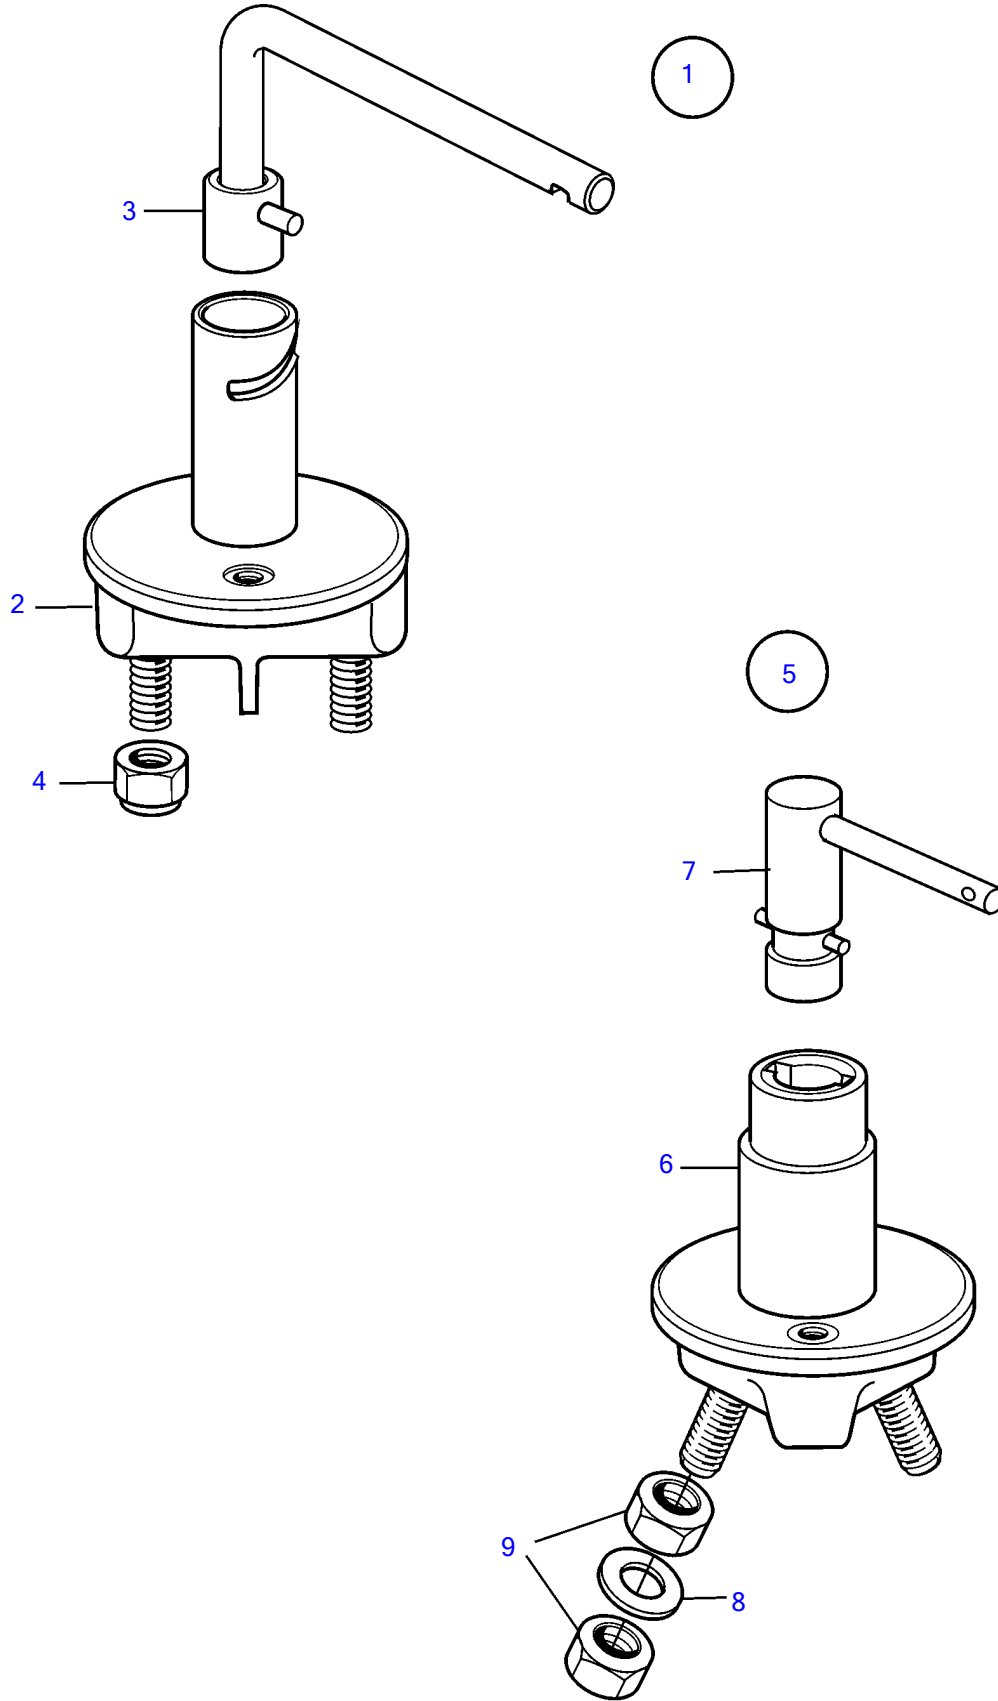

MD2010A, MD2020A, MD2030A, MD2040A

MD2010A, MD2020A, MD2030A, MD2040A

REF	PART NO.	QTY	DESCRIPTION	NOTES
1	870980	1	Main switch	Replaced by 1140319
2		1	• Switch	
3	243700	1	• Handle	Replaced by 1140319
4	971071	2	• Hexagon nut	
5	1140319	1	Battery main switch	
6		1	• Switch	
7	1140427	1	• Cock handle	
8	1140428	2	• Washer	
9	17602	4	• Hexagon nut	