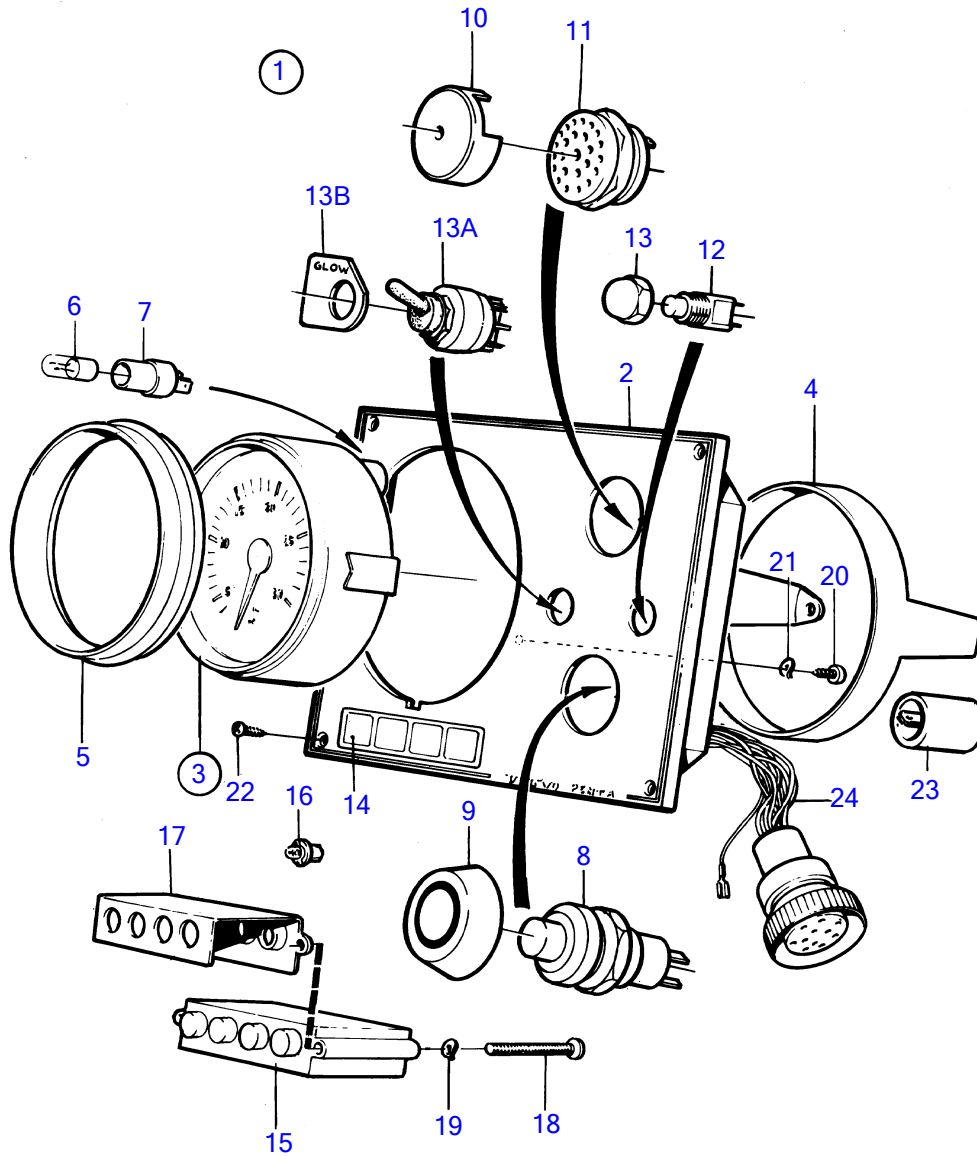

MD2020A, MD2030A, MD2040A

15074

MD2020A, MD2030A, MD2040A

REF	PART NO.	QTY	DESCRIPTION	SEE SEC.	NOTES
1	873137	1	Instrument panel		Replaced by 1 ea instrument panel 873594 and 1 ea tachometer kit 876751., 12V
2	872798	1	• Instrument panel		
3	872994	1	• Tachometer		Replaced by tachometer kit 876751, ring 873517 and bracket kit 873208.
4	(828558)	1	• • Attaching ring		Obsolete part
5	858644	1	• Front ring		
6	19923	1	• Bulb		
7	808175	1	• Lamp socket		
8	843684	1	• Button		
9	837533	1	• Rubber cap		
10	858795	1	• Protecting casing		
11	828587	1	• Buzzer		
12	828585	1	• Toggle switch		
13	828586	1	• Nut		
13A	872800	1	• Toggle switch		
13B	872771	1	• Decal		
14	858645	1	• Symbol strip		
15	873209	1	• Electronic unit		(828783)
16	19923	4	• Bulb		
17	828784	1	• Reflector		
18	(941615)	2	• Cross recessed screw		Obsolete part
19	941904	2	• Spring washer		
20	949947	1	• Cross recessed screw		
21	941904	1	• Spring washer		
22	828647	4	• Screw		
23	1624394	2	• Diode		
24		X	• electrical materials	1963	

7746800-30-221

15074

Upd:2012-05-07

MD2010A, MD2020A, MD2030A, MD2040A, MS2B-R, MS2A-D, MS2A-E, MS2L-D, MS2L-E, 120S-D, 120S-E

VOLVO
PENTA