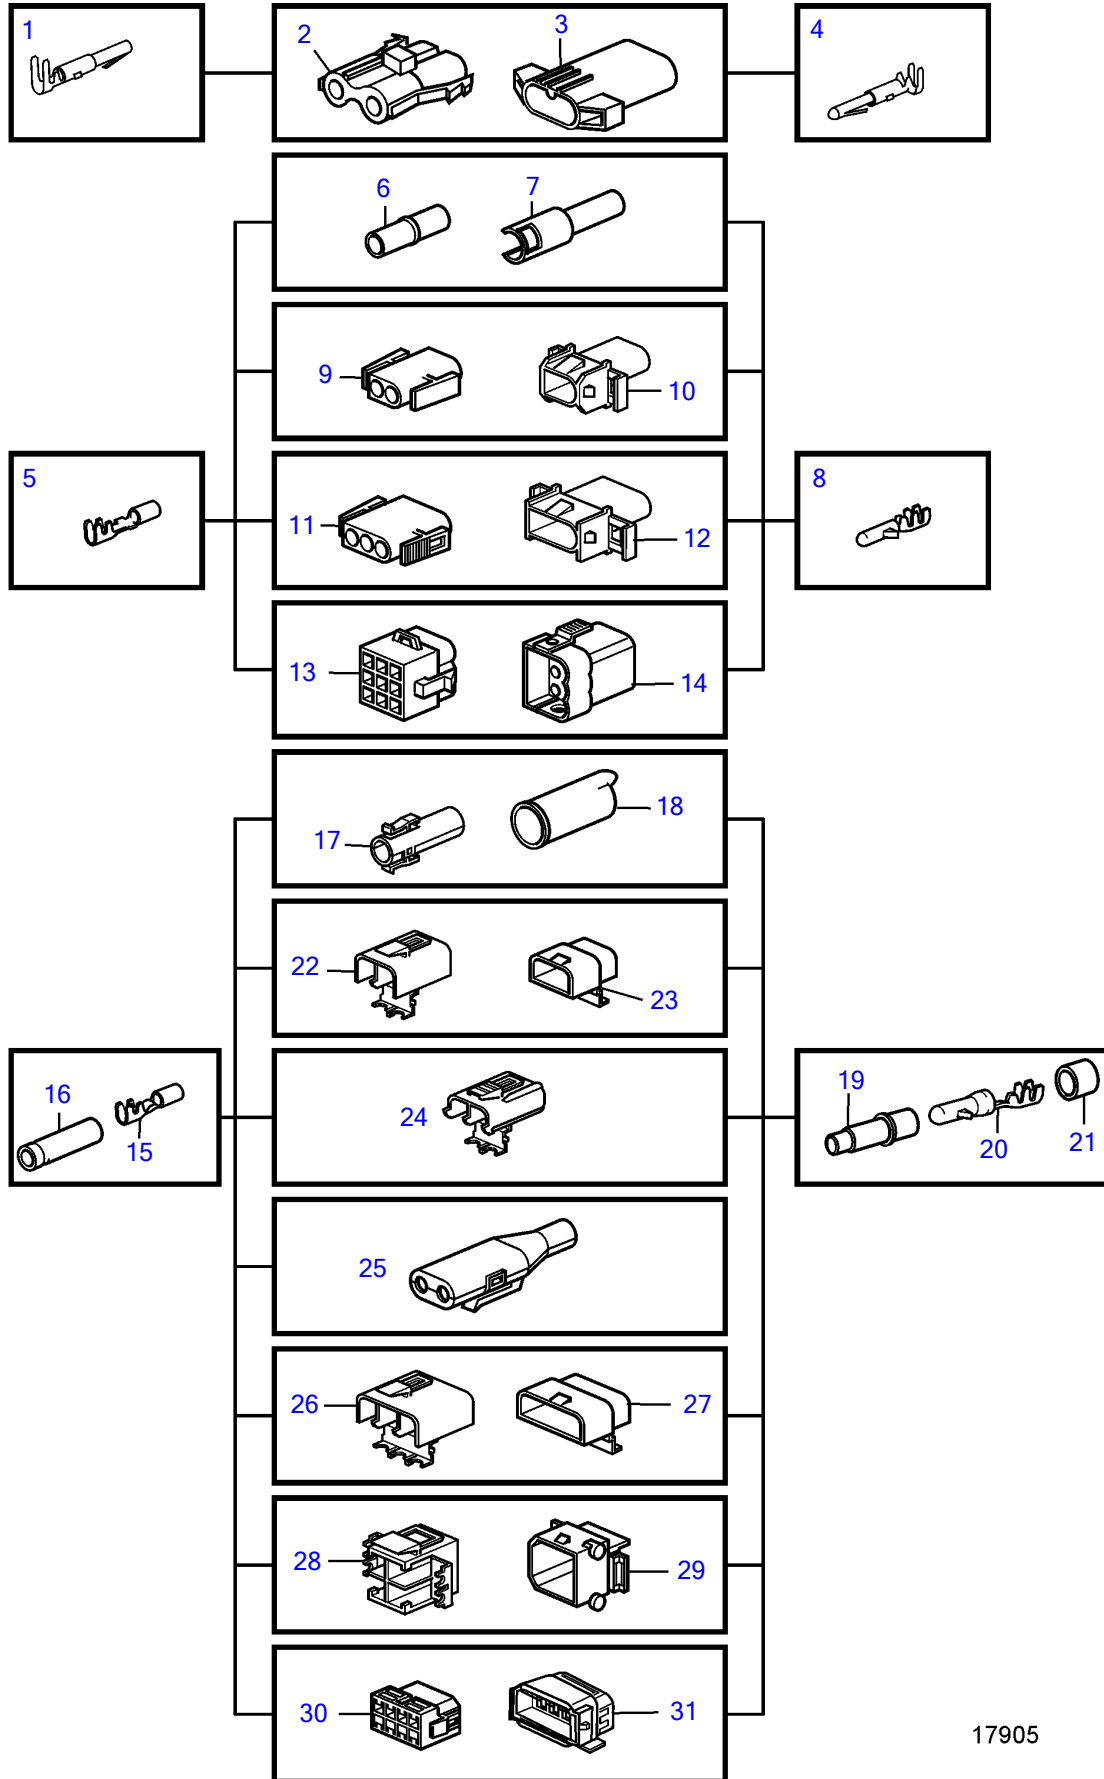

MD2010A, MD2020A, MD2030A, MD2040A

17905

MD2010A, MD2020A, MD2030A, MD2040A

REF	PART NO.	DESCRIPTION	NOTES
1	946038	Cable terminal	2,1x0,5-1mm <sup>2</sup>
2	944224	Housing	2-pole
3	944223	Housing	2-pole
4		Cable terminal	Not marketed by Volvo Penta., 2,1x0,5-1mm <sup>2</sup>
5	965822	Cable terminal	3,5x1,1-2,5mm <sup>2</sup>
	948289	Cable terminal	3,5x2,5-4,0mm <sup>2</sup>
6	949584	Housing	3,5x1 natural
7	949583	Housing	3,5x1 natural
8	969831	Cable terminal	3,5x0,5-1mm <sup>2</sup>
	965824	Cable terminal	3,5x1,1-2,5mm <sup>2</sup>
	965825	Cable terminal	3,5x2,6-4,0mm <sup>2</sup>
9	948996	Housing	3,5x2 natural
10	948995	Housing	3,5x2 natural
11	948296	Housing	3,5x3 natural
12	948297	Housing	3,5x3 natural
13	948294	Housing	3,5x9 natural
14	948295	Housing	3,5x9 natural
15	949371	Cable terminal	3,5x0,75-1,5mm <sup>2</sup>
	1598753	Insulator	3,5x2,5-4,5mm <sup>2</sup>
16	1598753	Insulator	
17	1307035	Housing	1-pole
18	1308436	Housing	1-pole
19	1608765	Insulator	
20	965824	Cable terminal	3,5x2,5-4,5mm <sup>2</sup>
21	1608766	Seal	
22	1307048	Housing	2-pole
23	1307049	Housing	2-pole
24	970753	Housing	2-pole
25	1624477	Housing	2-pole
26	1259828	Housing	3-pole
27	3523442	Pin housing	3-polig (1259829)
28	1259830	Housing	4-pole
29	1259831	Housing	4-pole
30	966812	Housing	8-pole
31	967809	Housing	8-pole