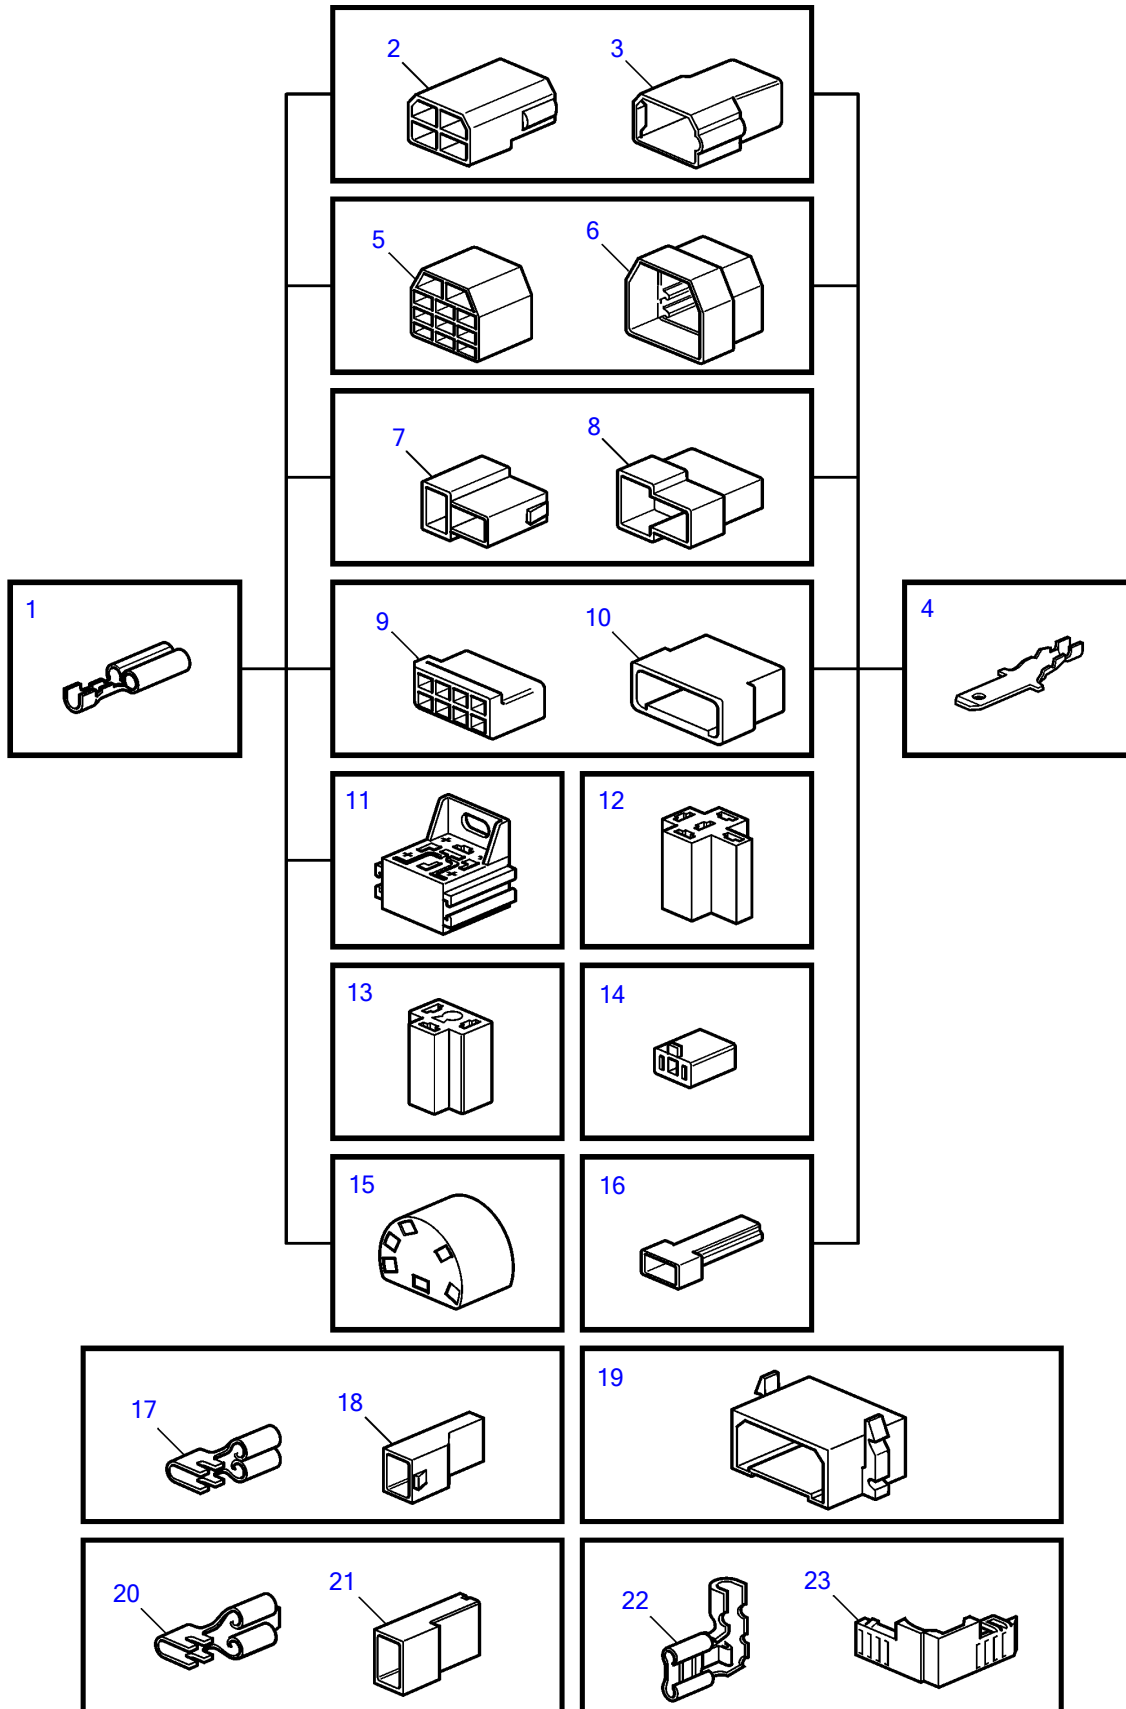

MD2010A, MD2020A, MD2030A, MD2040A

MD2010A, MD2020A, MD2030A, MD2040A

REF	PART NO.	DESCRIPTION	NOTES
1	973150	Cable terminal	6,3x0,8x1,1-2,5mm ²
	949206	Cable terminal	6,3x0,8x4,0-6,0mm ²
2	948856	Housing	6,3x4 natural
3	948855	Housing	6,3x4 natural
4	973117	Cable terminal	6,3x0,8x0,5-1,0mm ²
	881487	Cable terminal	6,3x0,8x0,75-2,5mm ²
	881488	Cable terminal	6,3x0,8x4,0-6,0mm ²
5	945830	Housing	6,3x11 natural
6	945831	Tab housing	6,3x11 natural
7	958210	Housing	6,3x2 black
8	958209	Housing	6,3x2 black
9	944076	Housing	6,3x8 natural
10	948857	Housing	6,3x8 natural
11	977184	Housing	6,3x5x4,8/2,8x4
12	1214948	Housing	6,3x5 black
13	945469	Housing	6,3x3 black
14	1578937	Housing	6,3x2 natural
15	828624	Receptacle housing	6,3x6
16		Housing	6,3x1 black
17	949405	Cable terminal	4,8x1,1-2,5mm ²
18	947848	Housing	4,8x1 natural
19	944077	Housing	6,3x8 natural
20	881483	Cable terminal	6,3x0,8x1,1-2,5mm ²
	881484	Cable terminal	6,3x0,8x4,0-6,0mm ²
21	949597	Housing	6,3x1 natural
	943511	Housing	6,3x1 natural
22	881489	Cable terminal	6,3x0,8x1,1-2,5
23	944221	Housing	6,3x1 natural

7746800-30-1964

15819

Upd:2012-05-07

MD2010A, MD2020A, MD2030A, MD2040A, MS2B-R, MS2A-D, MS2A-E, MS2L-D, MS2L-E, 120S-D, 120S-E

VOLVO
PENTA