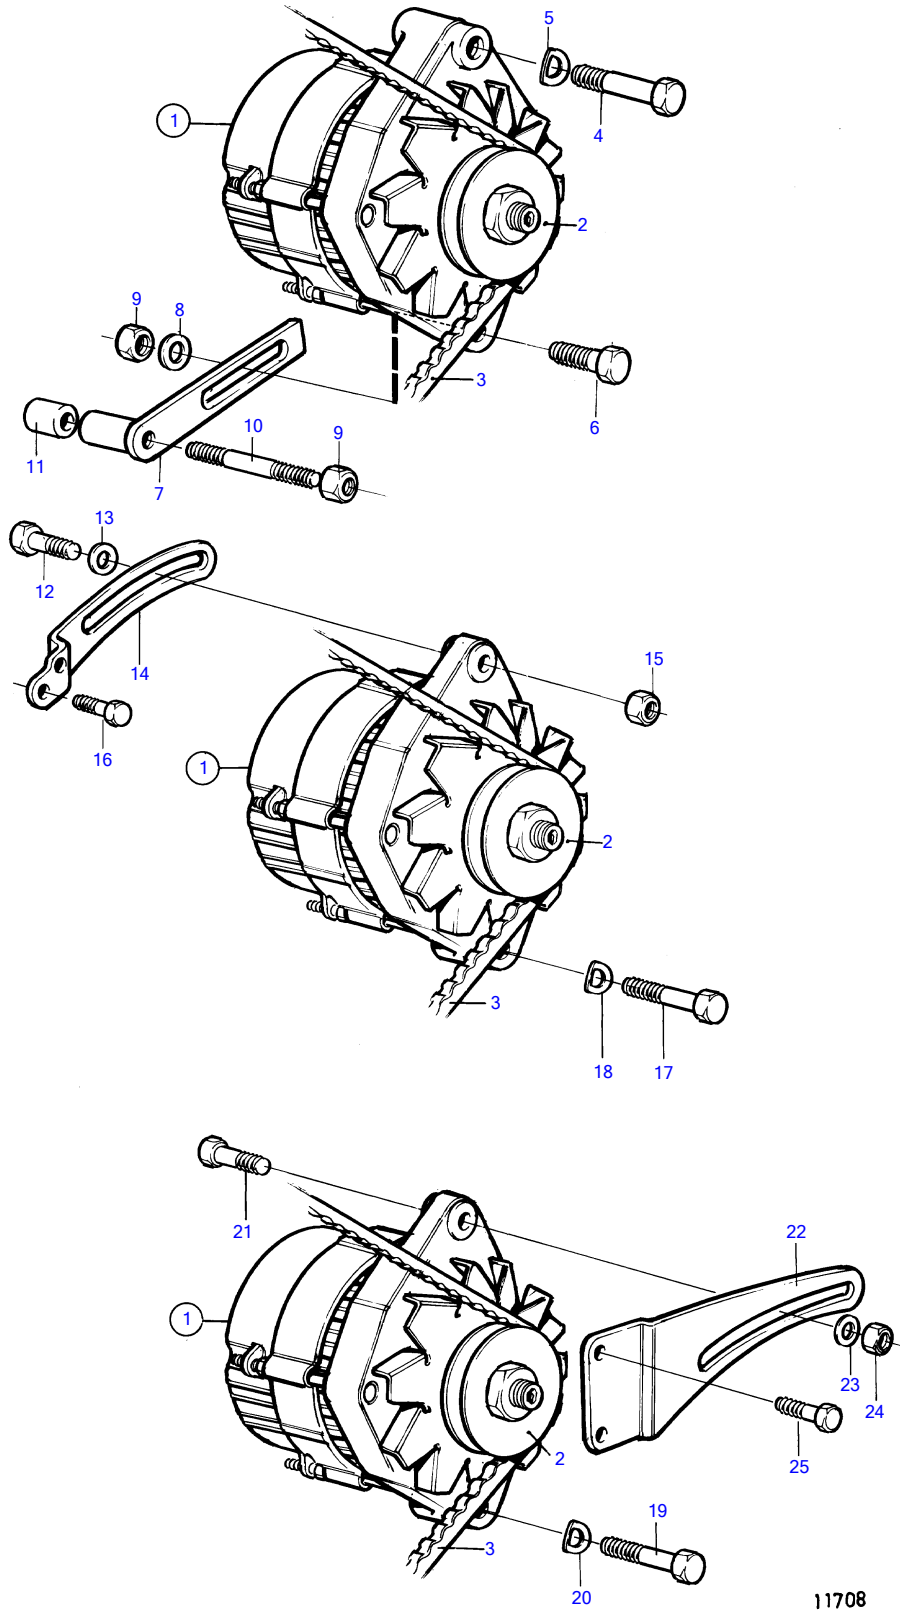

MD2040A

11708

MD2040A

REF	PART NO.	QTY	DESCRIPTION	SEE SEC.	NOTES
1	872235	1	Alternator		14V 60A
	3803260	1	Alternator, exch, exch		14V 60A
			.	448	
2	873344	1	Pulley		Std
3	967114	1	V-belt		
19	3580014	1	Screw		
20	3580015	1	Spring washer		
21	3580018	1	Screw		
22	3580582	1	Tensioner		
23	3580019	1	Washer		
24	948645	1	Flange lock nut		
25	861844	2	Screw		