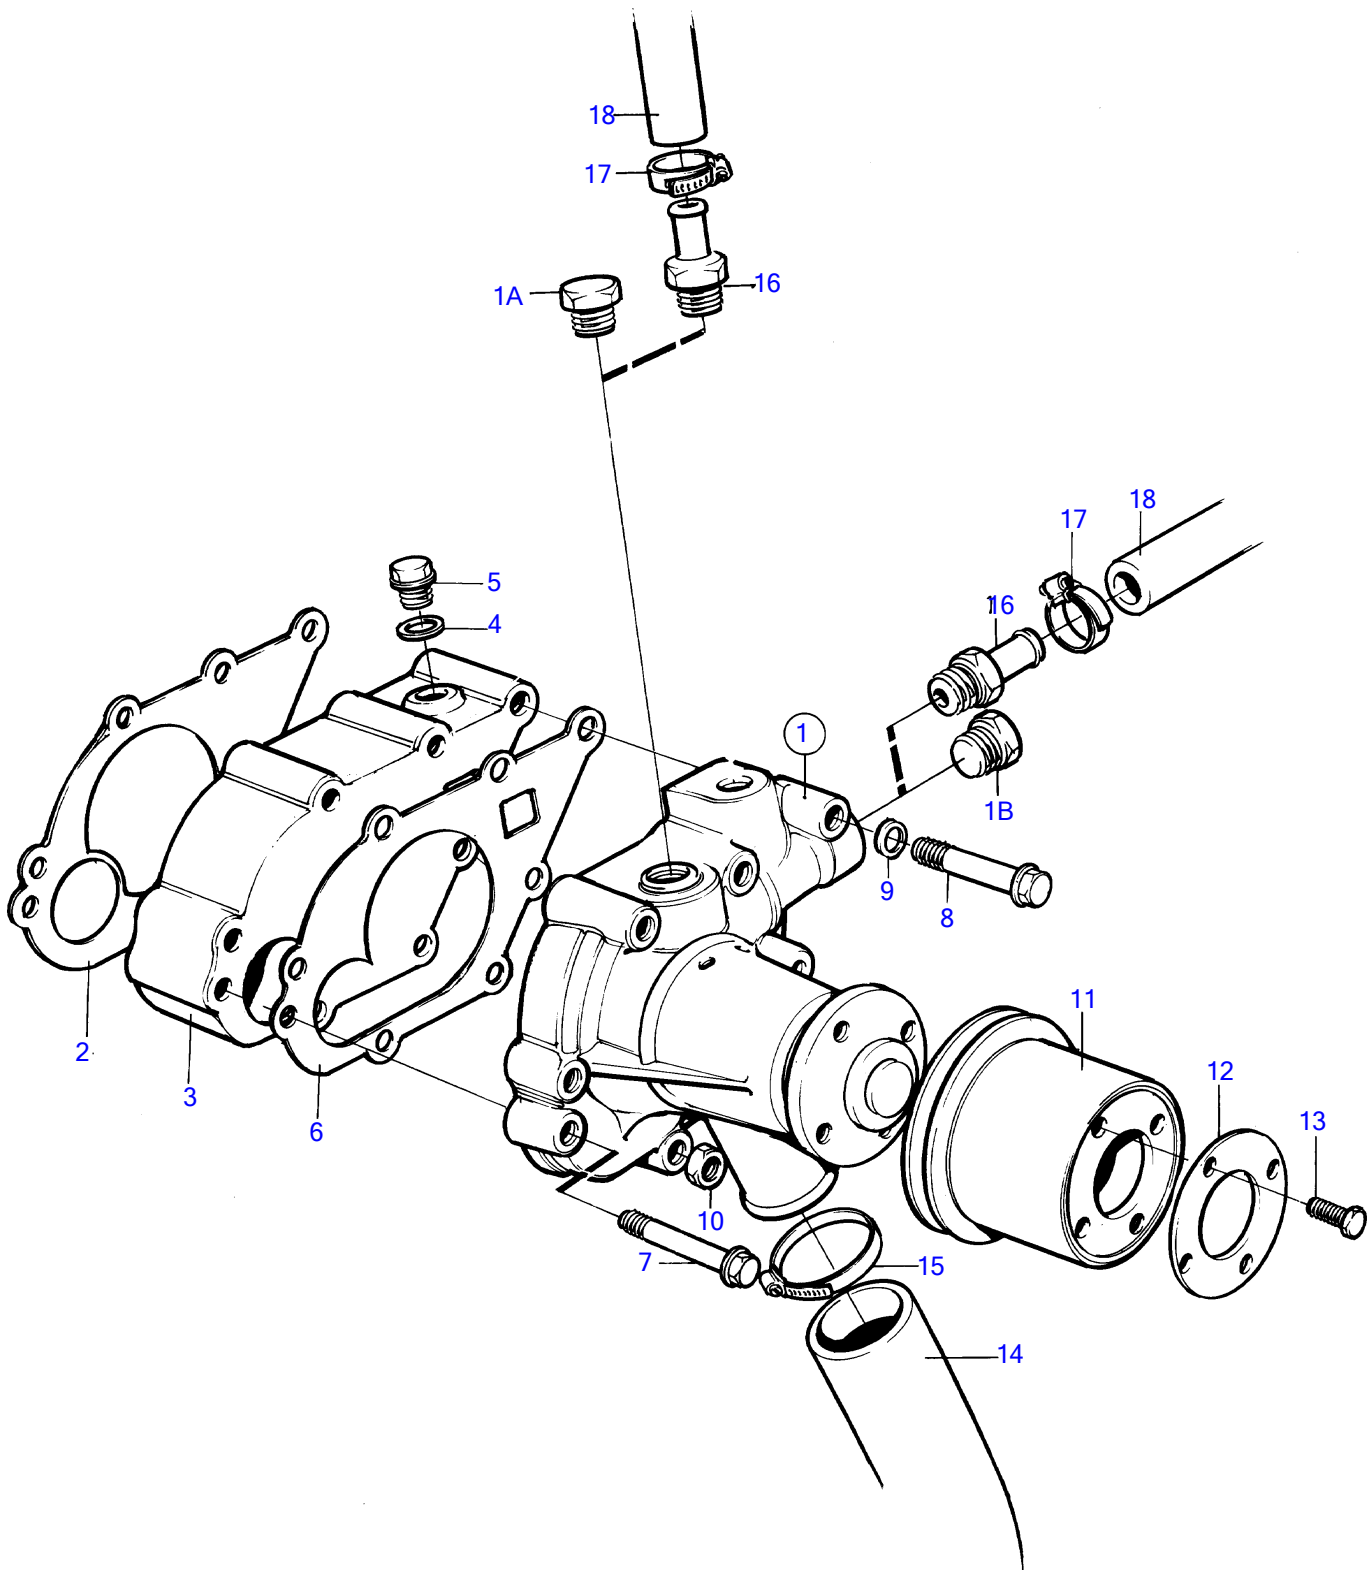

MD2010A

15057

MD2010A

REF	PART NO.	QTY	DESCRIPTION	NOTES
1	861990	1	Water pump	
1A		1	• Plug	
1B		1	• Plug	
2	3580001	1	Gasket	
3	3580002	1	Spacer	
4	861917	1	Washer	
5	861918	1	Plug	
6	3580003	1	Gasket	
7	861899	3	Screw	
8	3580005	4	Screw	
9	861913	4	Spring washer	
10	945407	1	Flange nut	
11	3580011	1	Pulley	
12	3580012	1	Flange	
13	3580013	4	Screw	
14	861927	1	Rubber hose	Heat exchanger-water pump.
15	961667	1	Hose clamp	(861929)
16	976040	2	Hose nipple	Hot water outlet., (961656)
17	961665	2	Hose clamp	
18	952969	X	Hose	