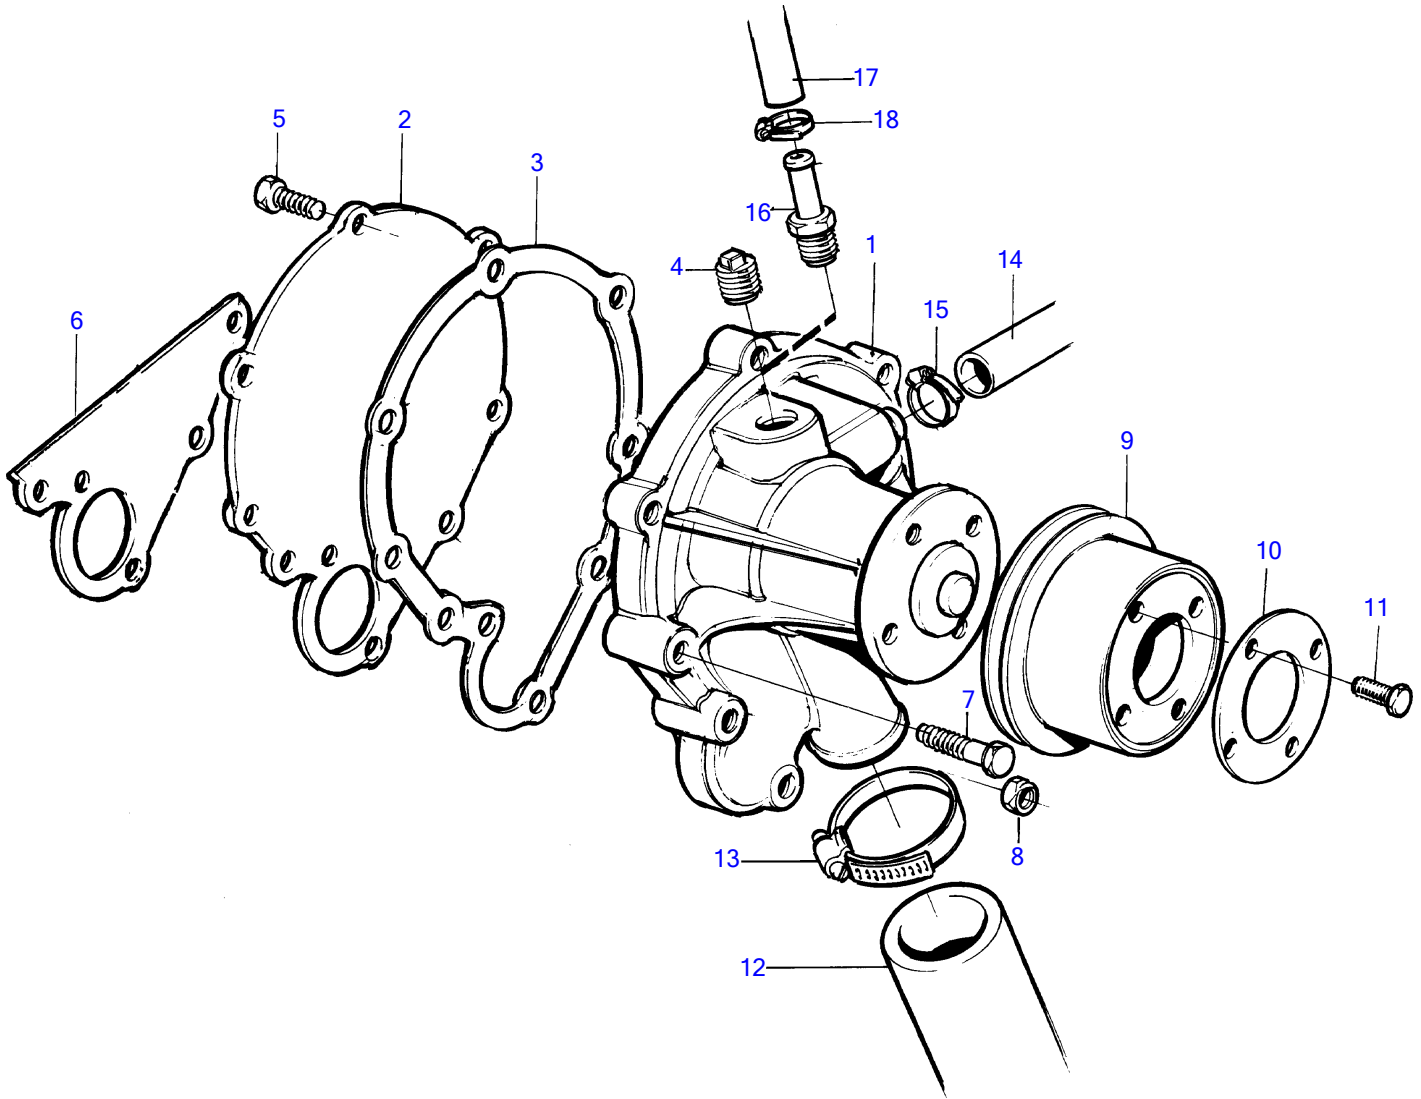

MD2040A

15060

MD2040A

REF	PART NO.	QTY	DESCRIPTION	NOTES
1	3580574	1	Water pump	
2	3580575	1	• Plate	
3	3580576	1	• Gasket	
4		1	• Plug	
5	3580577	3	• Screw	
6	3580578	1	Gasket	
7	3580258	4	Screw	
8	945407	1	Flange nut	(861915)
9	3580579	1	Pulley	
10	3580580	1	Flange	
11	3580581	4	Screw	
12	3580527	1	Rubber hose	Heat exchanger-water pump.
13	961670	1	Hose clamp	(3580524)
14	3580528	1	Rubber hose	Heat exchanger-water pump.
15	961665	1	Hose clamp	(3580525)
16	976040	1	Hose nipple	Hot water outlet., (961656)
17	952969	X	Hose	Hot water outlet.
18	961665	1	Hose clamp	Hot water outlet.