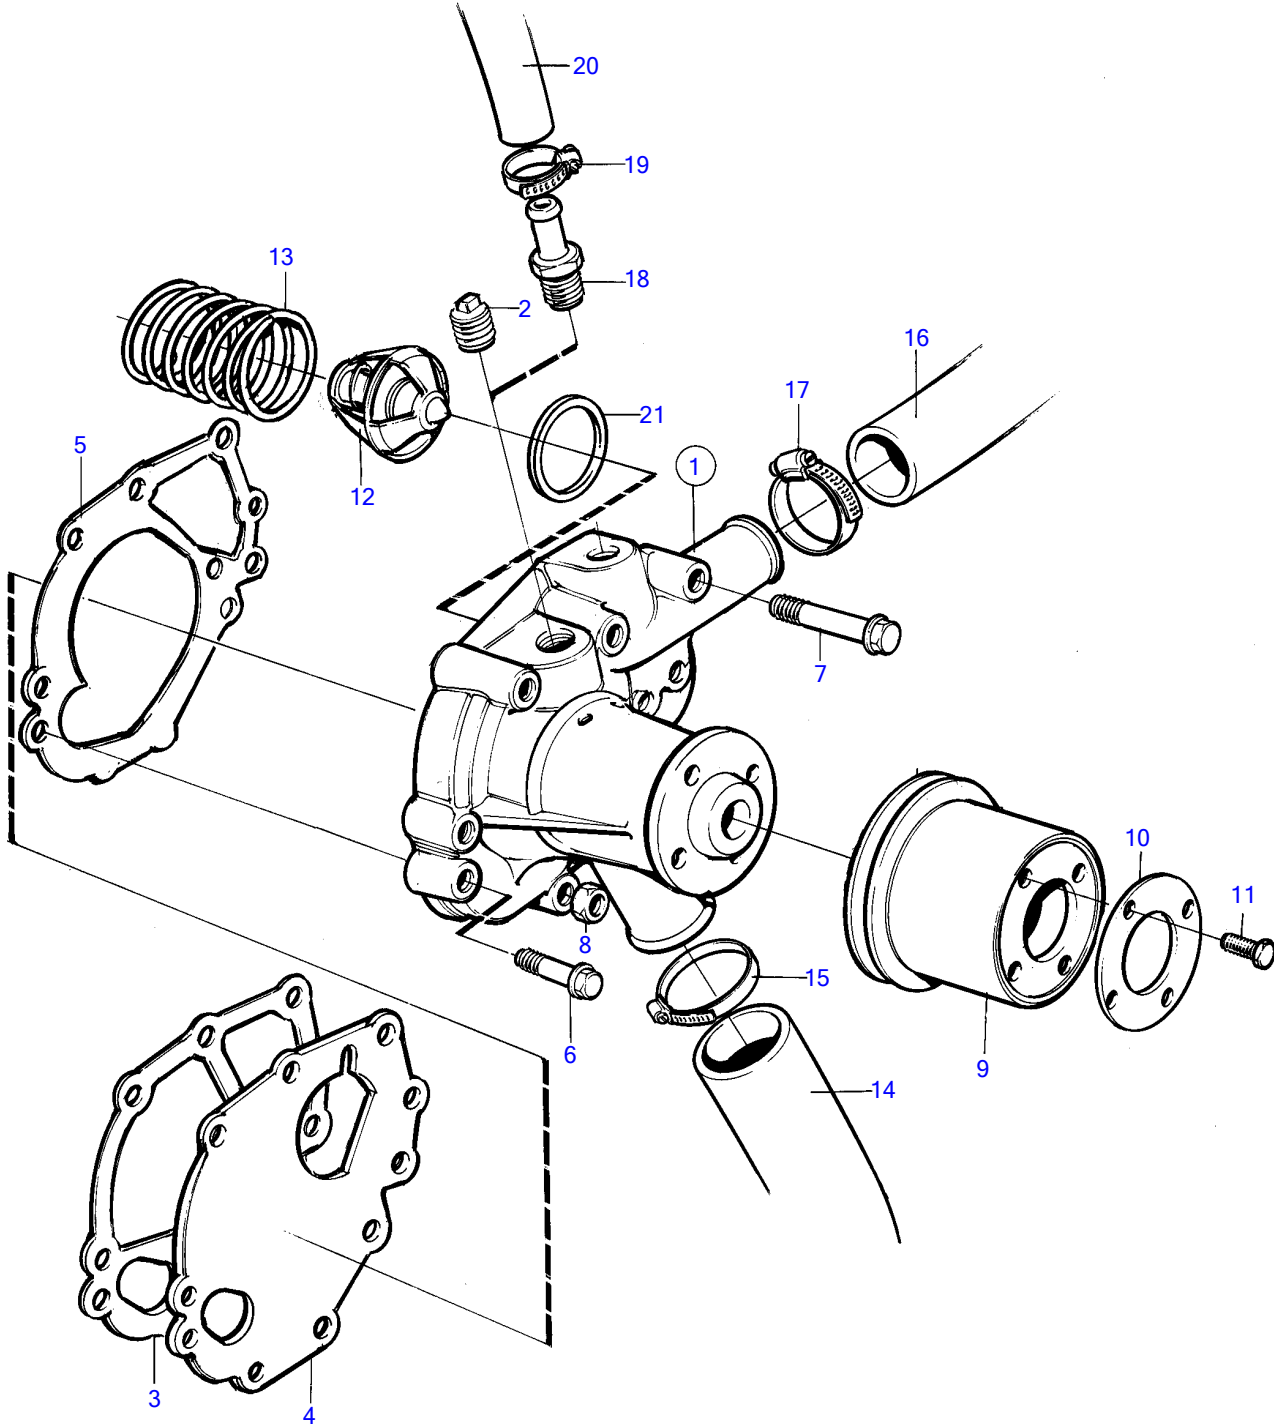

MD2030A

16149

MD2030A

REF	PART NO.	QTY	DESCRIPTION	NOTES
1	3580363	1	Water pump	
2	3580364	3	• Plug	
3	3580367	1	Gasket	
4	3580368	1	Plate	
5	3580369	1	Gasket	
6	3580258	4	Screw	
7	3580054	1	Screw	
8	945407	1	Flange nut	(861915)
9	3580011	1	Pulley	
10	3580012	1	Flange	
11	3580013	4	Screw	
12	3580365	1	Thermostat	
13	3580366	1	Spring	
14	3580330	1	Rubber hose	Heat exchanger-water pump.
15	853548	1	Hose clamp	(861923)
16	3580329	1	Rubber hose	Heat exchanger-water pump.
17	853548	1	Hose clamp	(861923)
18	976040	1	Hose nipple	Hot water outlet., (961656)
19	961665	1	Hose clamp	
20	952969	X	Hose	
21	3580453	1	Gasket	