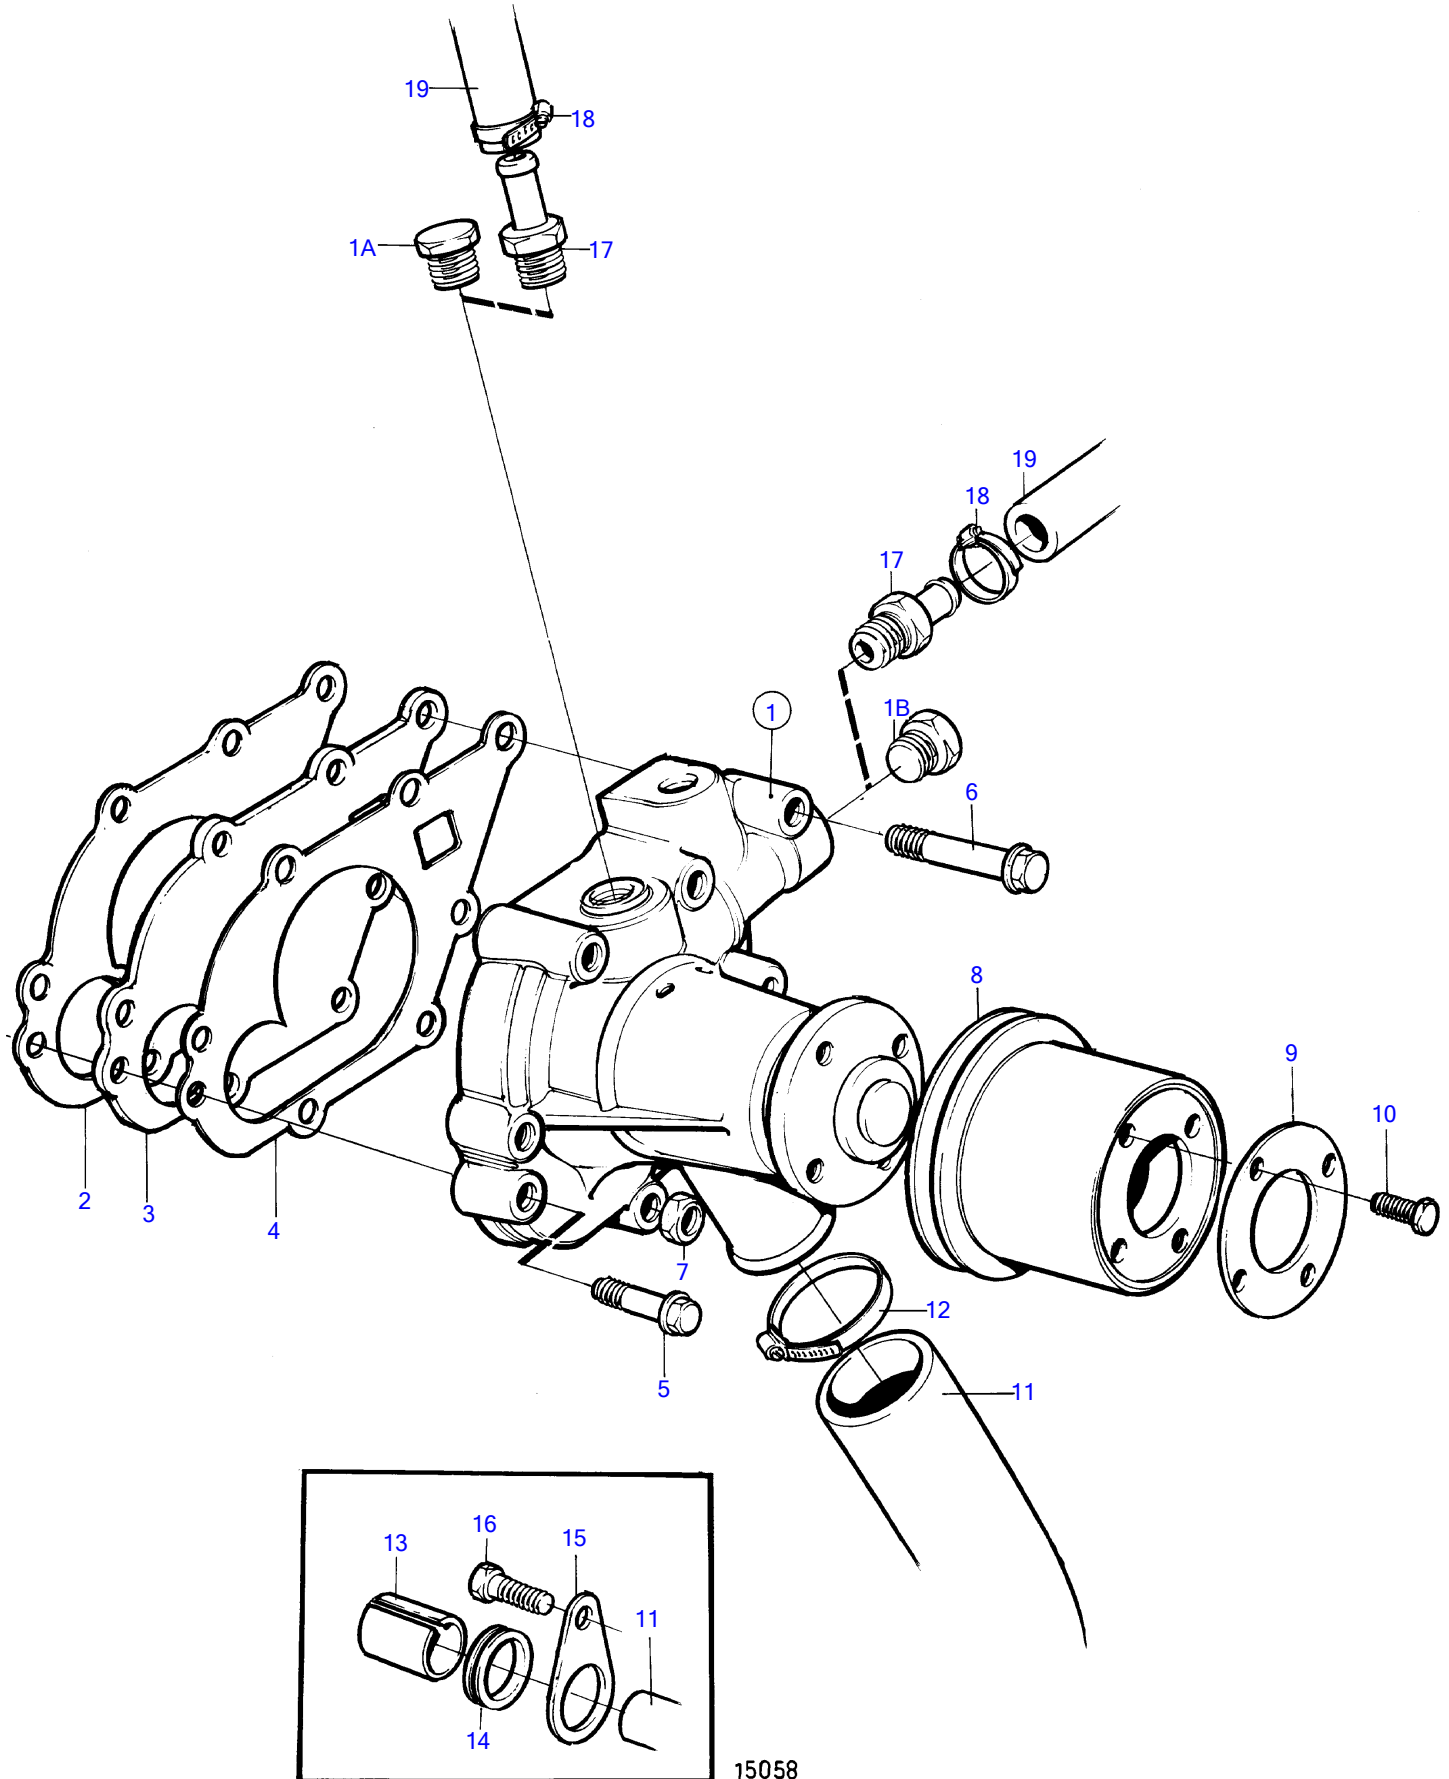

MD2020A

15058

Upd:2012-05-07

15058

7746800-26-192

MD2020A

REF	PART NO.	QTY	DESCRIPTION	NOTES
1	861990	1	Water pump	
1A		1	• Plug	
1B		1	• Plug	
2	3580001	1	Gasket	
3	3580257	1	Plate	
4	3580001	1	Gasket	
5	3580258	3	Screw	
6	3580243	4	Screw	
7	945407	1	Flange nut	(861915)
8	3580011	1	Pulley	
9	3580012	1	Flange	
10	3580013	4	Screw	
11	3580248	1	Rubber hose	Heat exchanger-water pump.
12	853548	1	Hose clamp	(861923)
13		1	Protecting hose	
14	3580251	1	Grommet	
15	3580250	1	Stay	
16	861854	1	Screw	
17	976040	2	Hose nipple	Hot water outlet., (961656)
18	961665	2	Hose clamp	
19	952969	X	Hose	