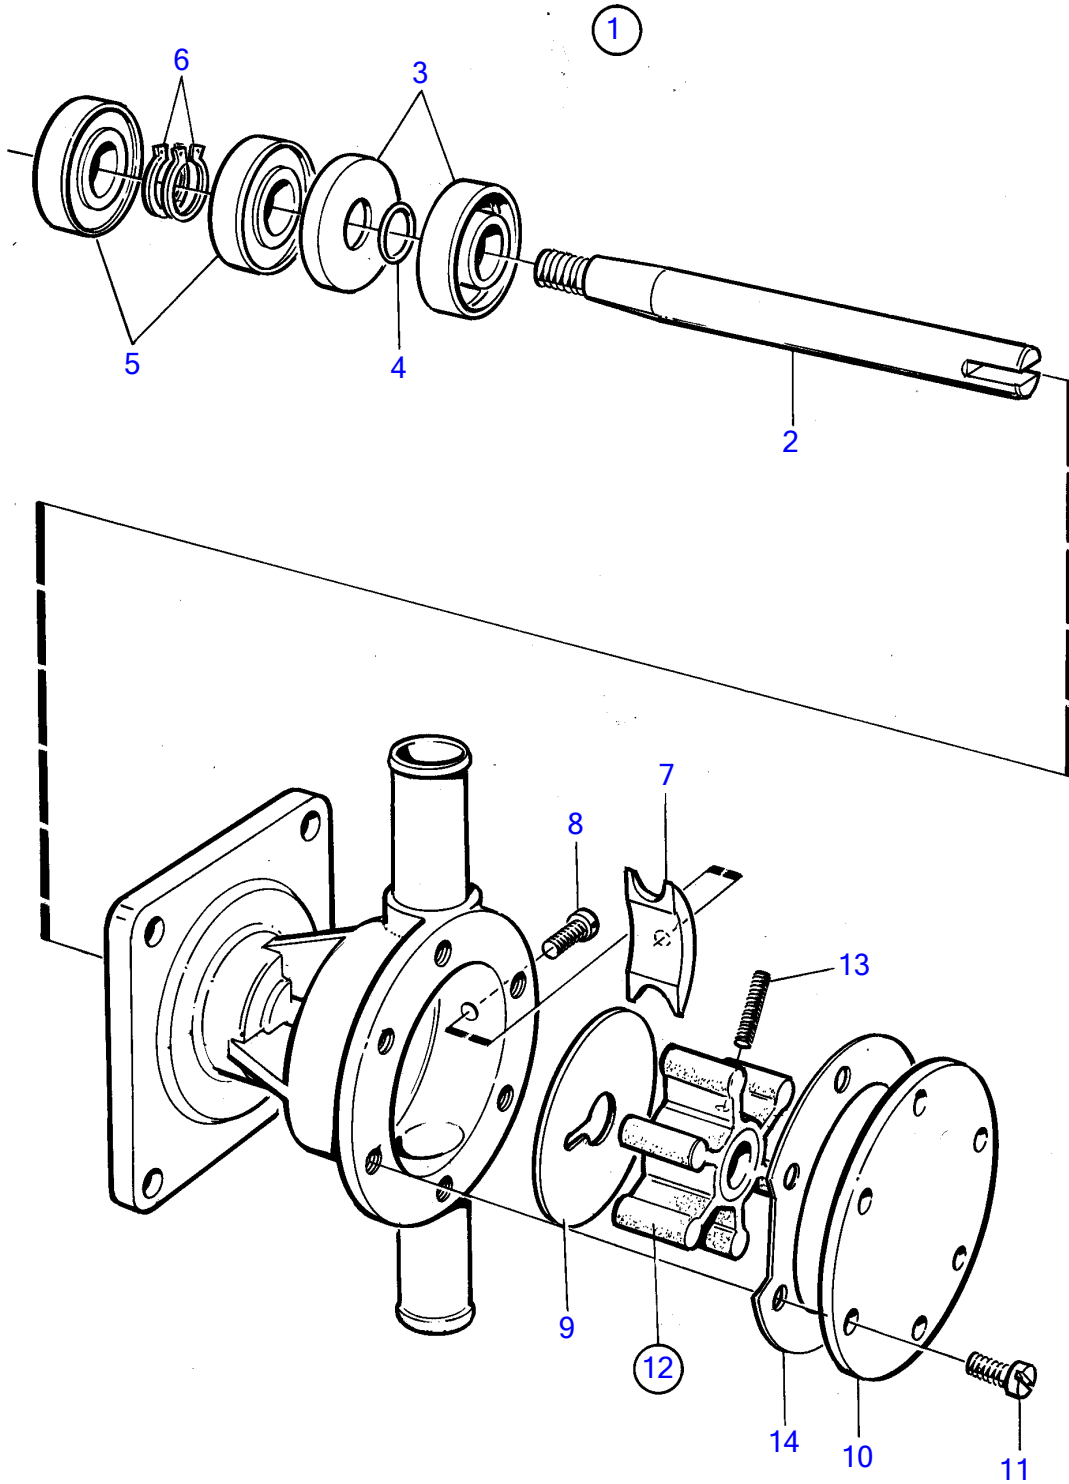

MD2010A, MD2020A

16155

MD2010A, MD2020A

REF	PART NO.	QTY	DESCRIPTION	SEE SEC.	NOTES
1	3580064	1	Sea water pump		Replaced by 3593654
			• Bulletin 43-19A	43-19A-EN	New Sea Water Pumps
1	3593654	1	Sea water pump		
			• Bulletin 43-19A	43-19A-EN	New Sea Water Pumps
2	(3580902)	1	• Shaft		Obsolete part
3	3580903	2	• Sealing ring		For 3580064
	833996	2	• Sealing ring		For 3580994
4	925054	1	• O-ring		
5	181743	2	• Ball bearing		
6	951075	2	• Snap ring		
7	3580906	1	• Cam		
8	860201	1	• Screw		
9	3580907	1	• Wear washer		
10	3580908	1	• Cardboard tube		
11	817825	6	• Screw		
12	3586494	1	• Impeller kit		
13	803730	1	• • Screw		
14	833417	1	• • Gasket		