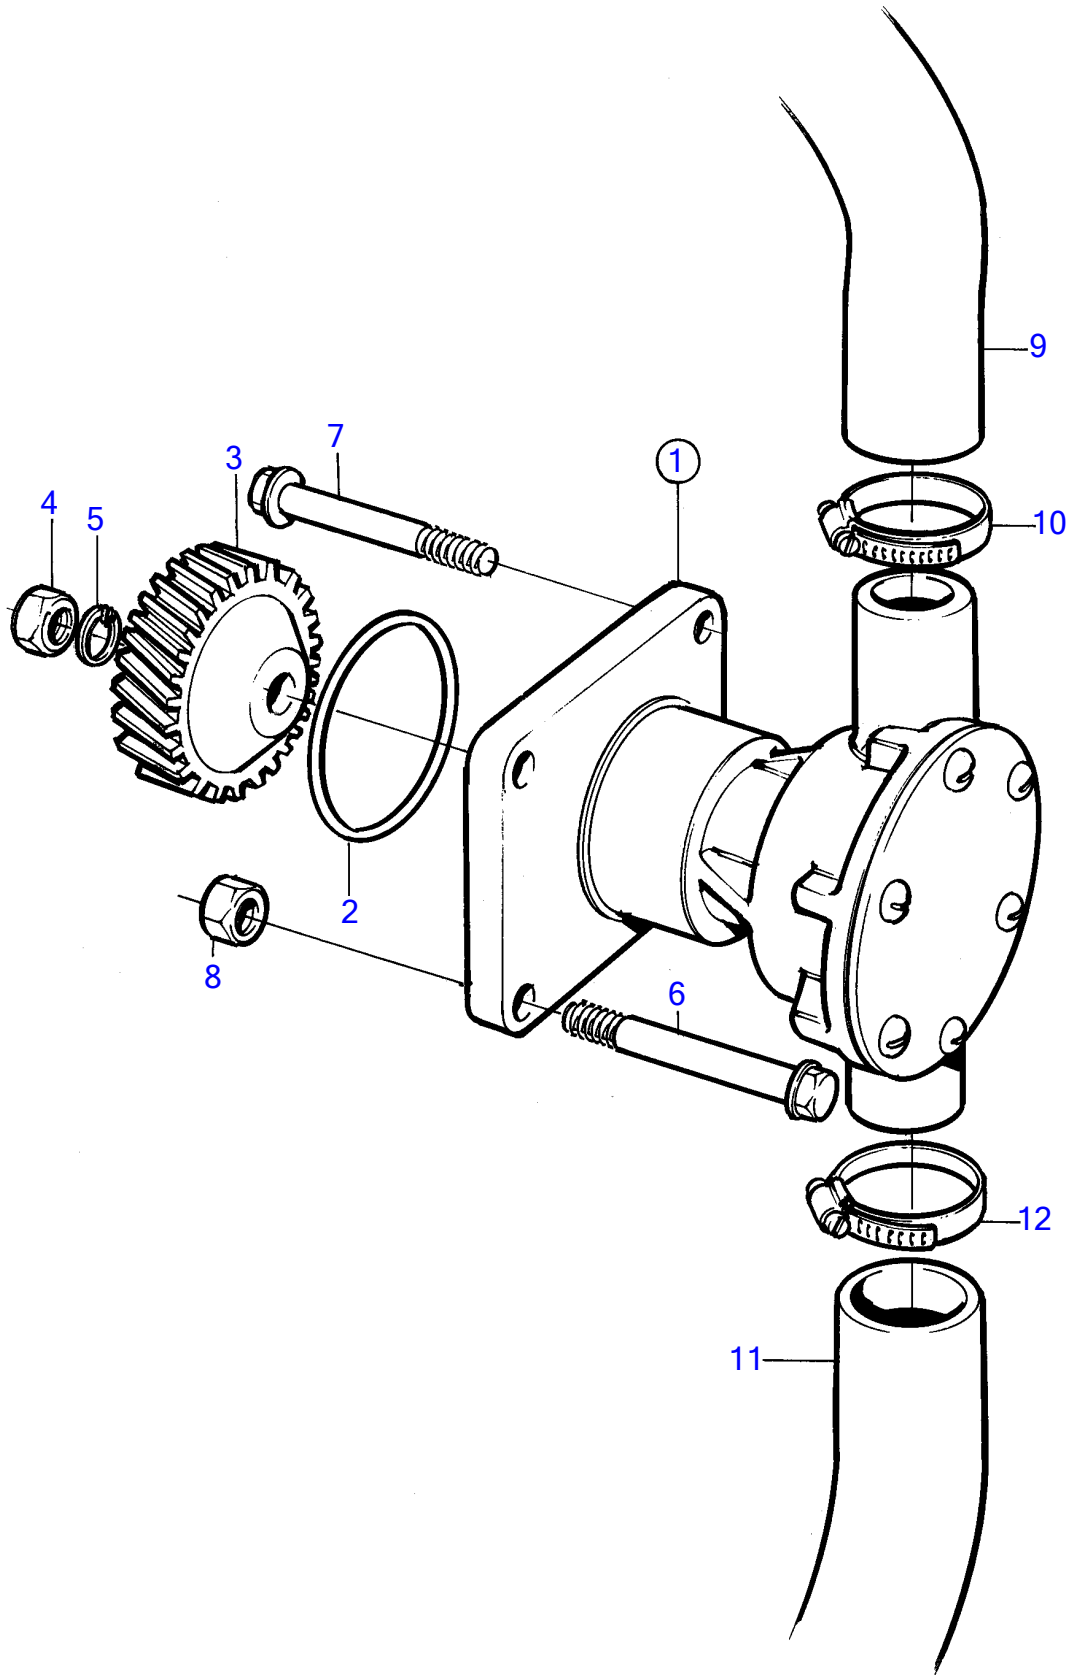

MD2040A

16172

MD2040A

REF	PART NO.	QTY	DESCRIPTION	SEE SEC.	NOTES
1				2474	
				2474	
	3580945	1	Sea water pump		(3580223)
				2474	
2	3580380	1	O-ring		
3	3580379	1	Gear		
4	955782	1	Hexagon nut		(3580103)
5	3580015	1	Spring washer		
6	3580056	4	Screw		
9	3580526	1	Rubber hose		Sea water pump-heat exchanger.
10	961667	1	Hose clamp		(861929)
11	3583866	X	Hose		Intake-sea water pump., L=1150mm
12	961666	2	Hose clamp		