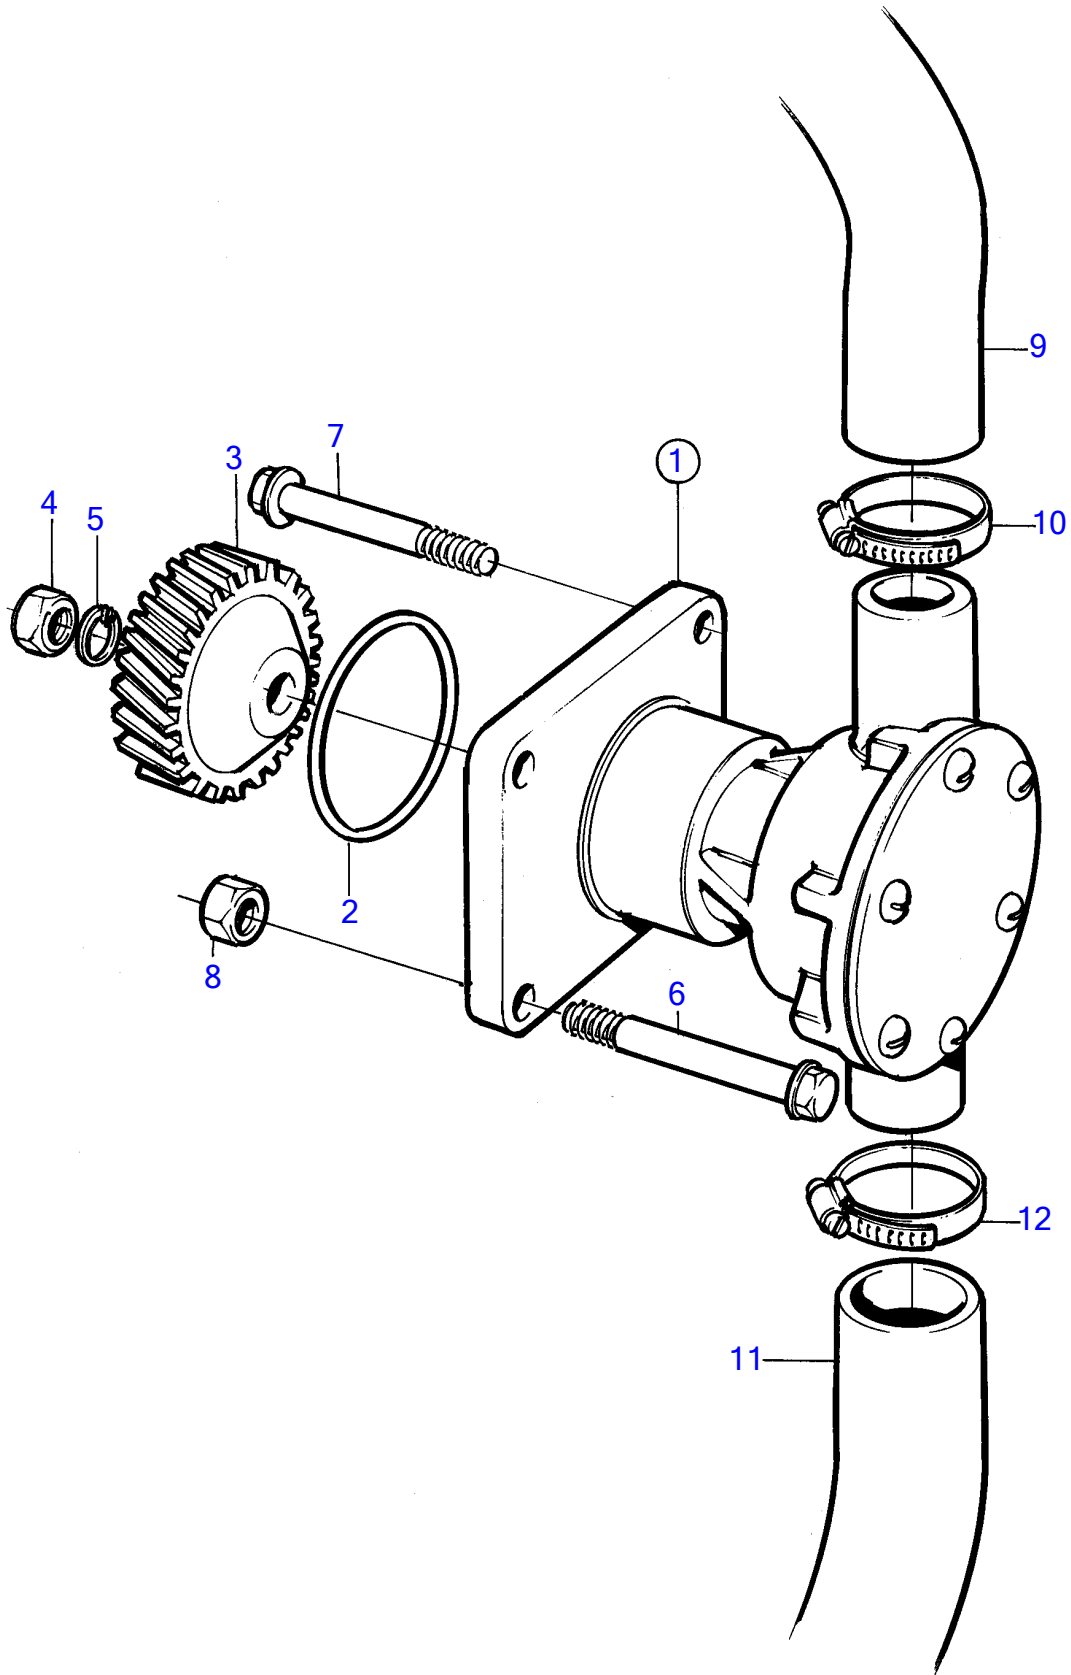

MD2030A

16172

MD2030A

REF	PART NO.	QTY	DESCRIPTION	SEE SEC.	NOTES
1				2474	
	3580945	1	Sea water pump		(3580222)
				2474	
				2474	
2	3580380	1	O-ring		
3	3580379	1	Gear		
4	955782	1	Hexagon nut		(3580103)
5	3580015	1	Spring washer		
6	3580056	4	Screw		
9	3580331	1	Rubber hose		Sea water pump-heat exchanger.
10	961667	1	Hose clamp		(861929)
11	3583866	X	Hose		Intake-sea water pump., L=1000mm
12	961666	2	Hose clamp		