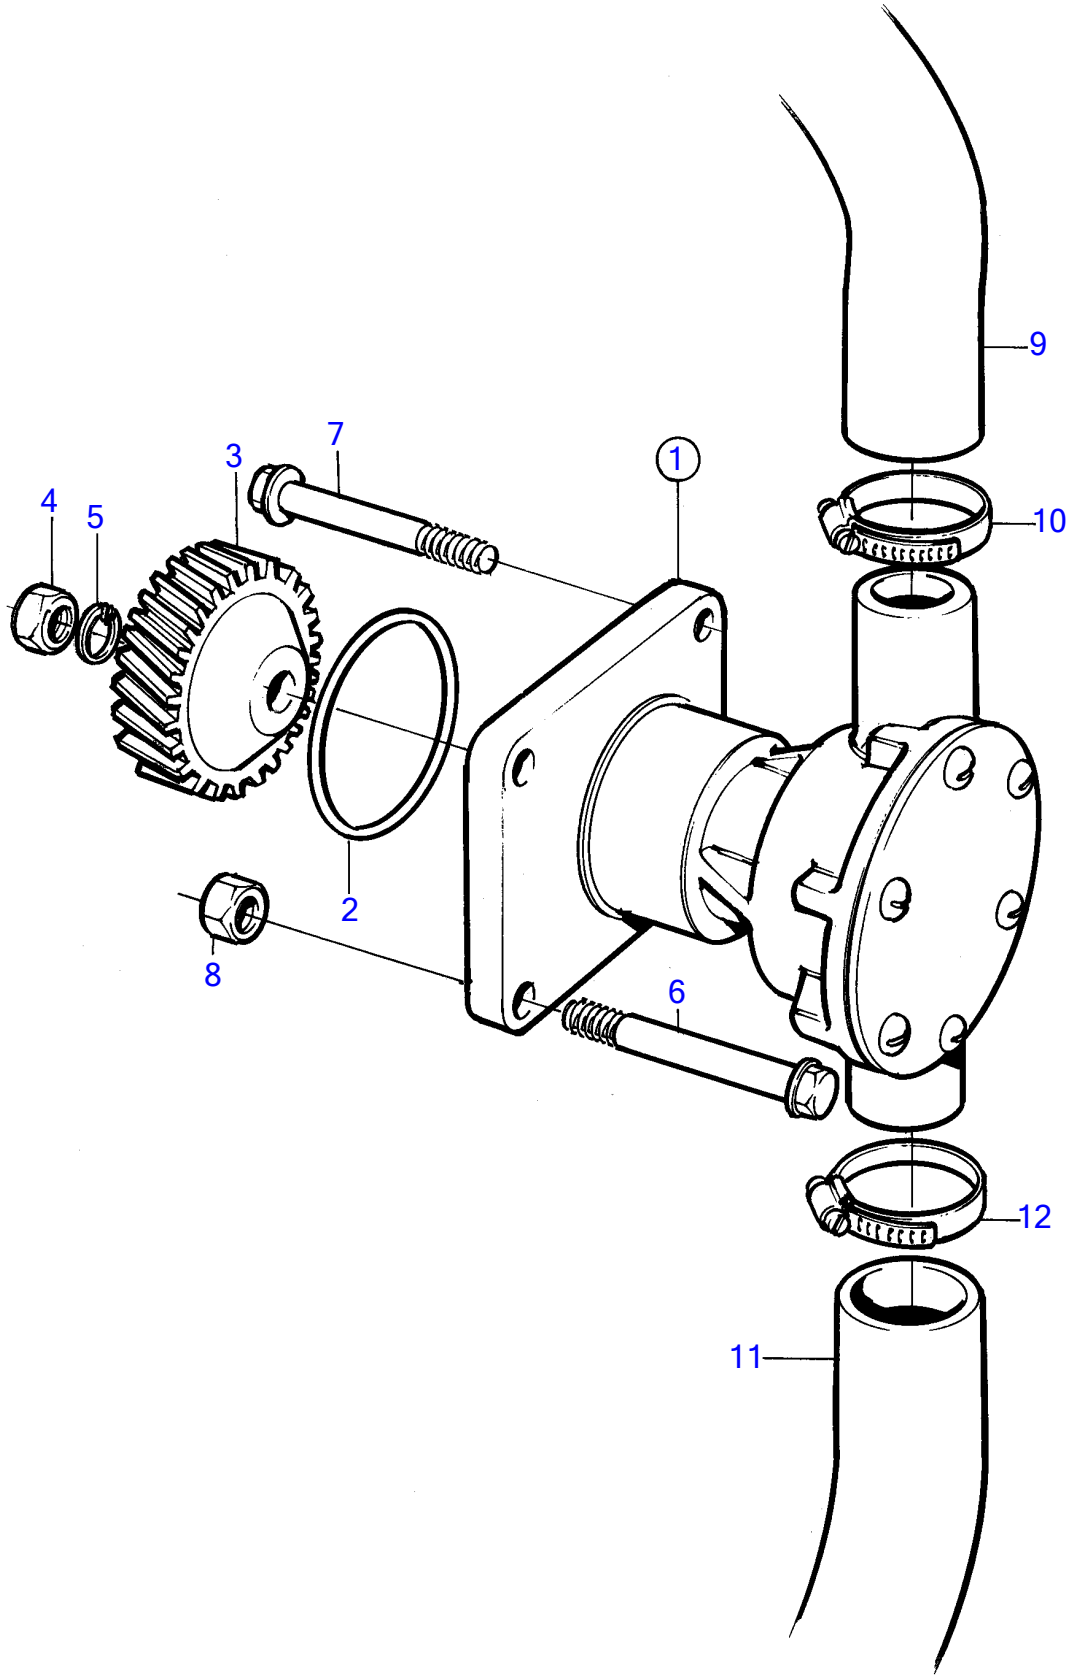

MD2010A, MD2020A

16172

MD2010A, MD2020A

REF	PART NO.	QTY	DESCRIPTION	SEE SEC.	NOTES
1	3580944	1	Sea water pump		(3580064)
			.	2474	
			.	2474	
			.	2474	
2	3580063	1	O-ring		
3	3580062	1	Gear		
4	955782	1	Hexagon nut		(3580103)
6	3580056	2	Screw		
7	3580052	2	Screw		
8	948645	2	Flange lock nut		
9	861926	1	Rubber hose		Sea water pump-heat exchanger.
10	961667	1	Hose clamp		(861929)
11	3583866	X	Hose		Intake-sea water pump., L=1000mm
12	961666	2	Hose clamp		