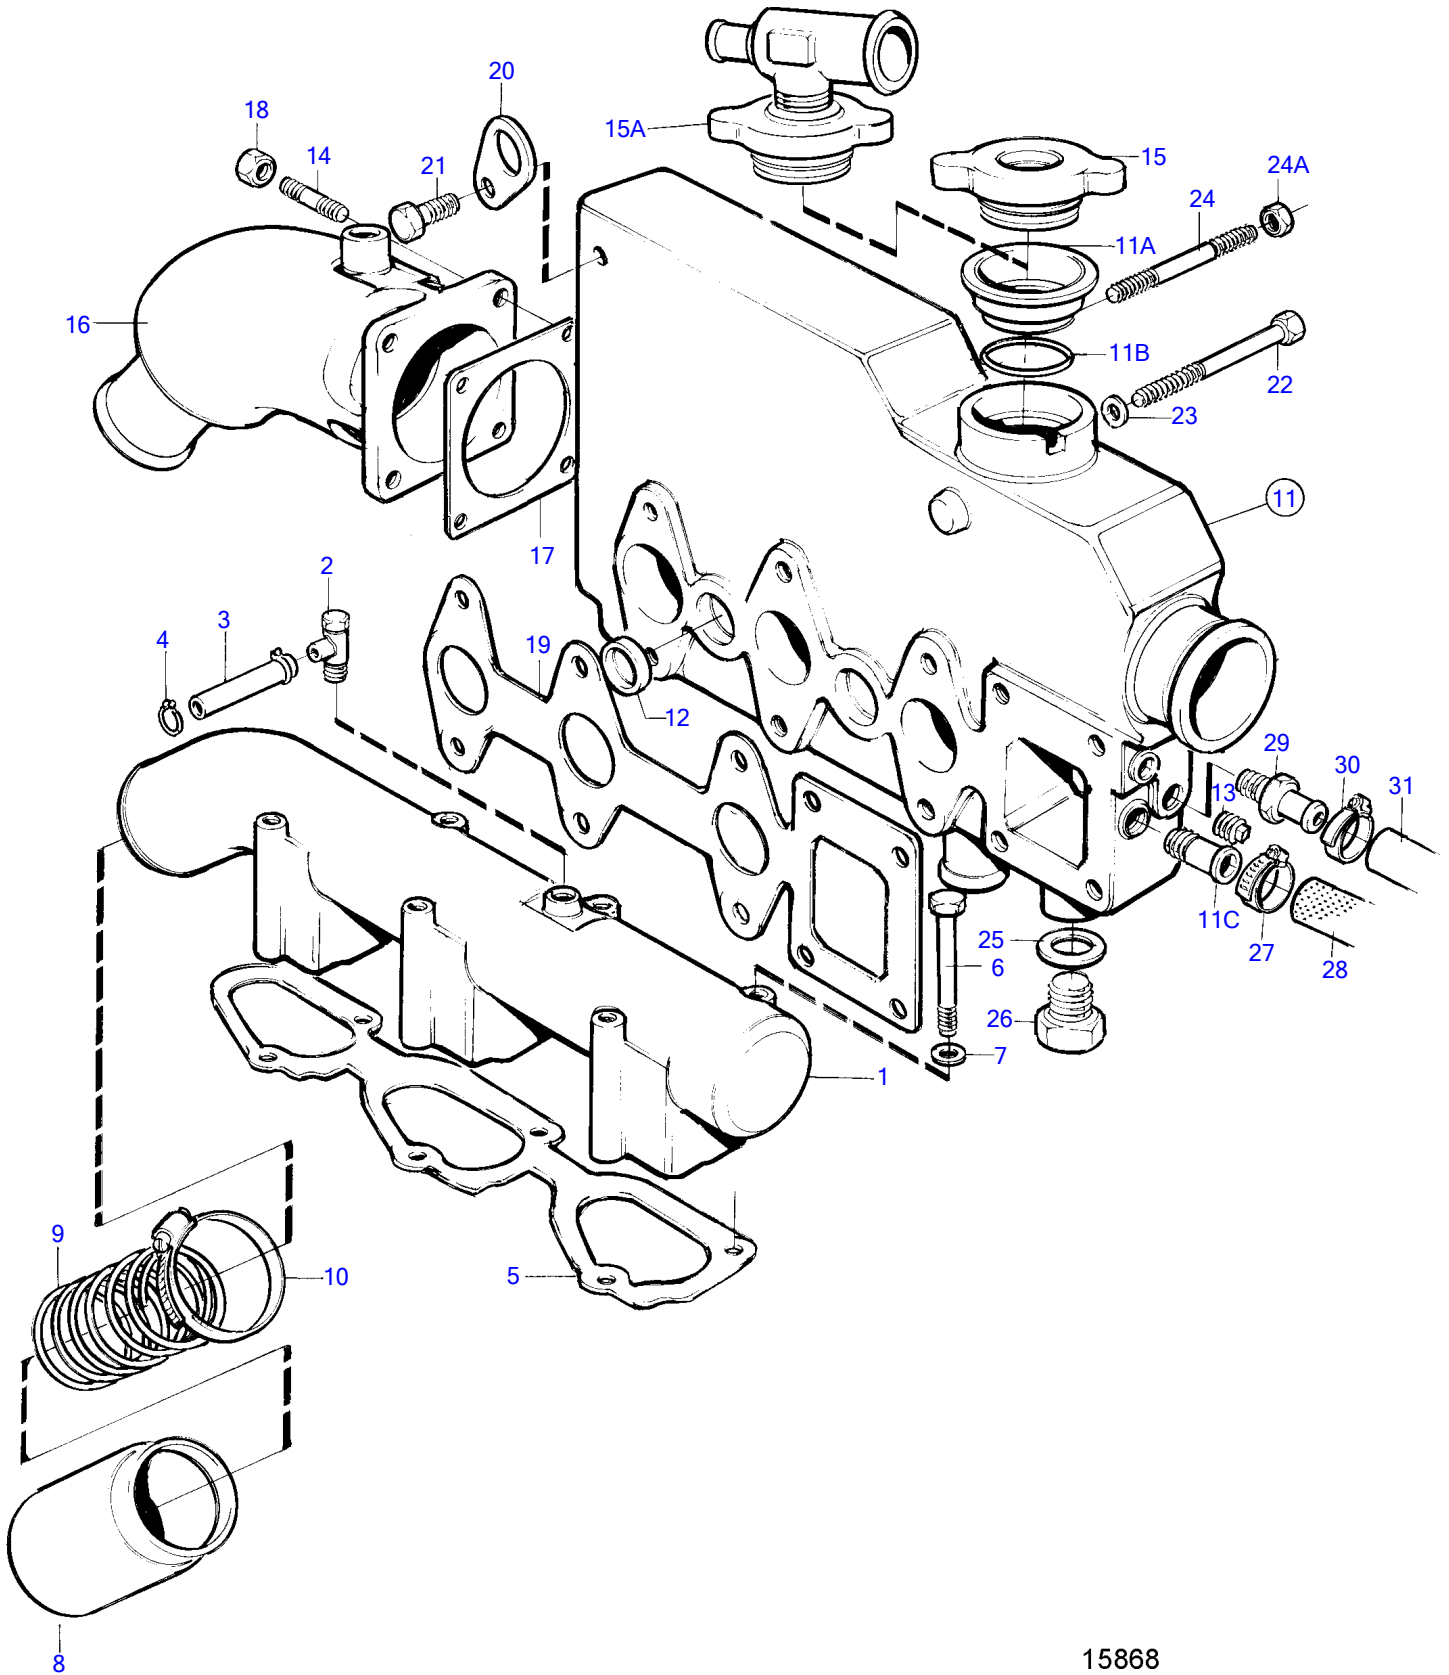

MD2040A

15868

MD2040A

REF	PART NO.	QTY	DESCRIPTION	SEE SEC.	NOTES
1	3580503	1	Inlet pipe		
2	(3580504)	1	Hose connection		Obsolete part
3	3580505	1	Hose		
4	961662	2	Hose clamp		(3580506)
5	3580507	1	Intake gasket		
6	3580508	6	Screw		
7	861913	6	Spring washer		
8	3580509	1	Filter		
9	3580510	1	Spring		
10	961672	1	Hose clamp		(861921)
11	3580511	1	Heat exchanger housi		
11A		1	• Insert		
11B		1	• Sealing ring		
11C	3580513	1	• Hose connection		
12	3580302	3	• Plug		
13		1	• Plug		
14	953042	4	Stud		
15	861905	1	Filler cap		
15A		1	Lock	2507	When separate expansion tank is being used., Alt
16	861906	1	Exhaust riser		
17	861907	1	Gasket		
18	948645	4	Flange lock nut		
19	3580512	1	Gasket		
20	(861869)	1	Lifting eye		Obsolete part
21	861870	1	Screw		
22	3580518	6	Screw		
23	861913	6	Spring washer		
24	3580519	2	Stud		
24A	945407	2	Flange nut		(861915)
25	861917	2	Washer		
26	861918	2	Plug		
27	961665	1	Hose clamp		(3580525)
28	3580529	1	Tube		Heat exchanger-water pump.
29	976040	1	Hose nipple		Hot water outlet., (961656)
30	961665	1	Hose clamp		
31	952969	X	Hose		