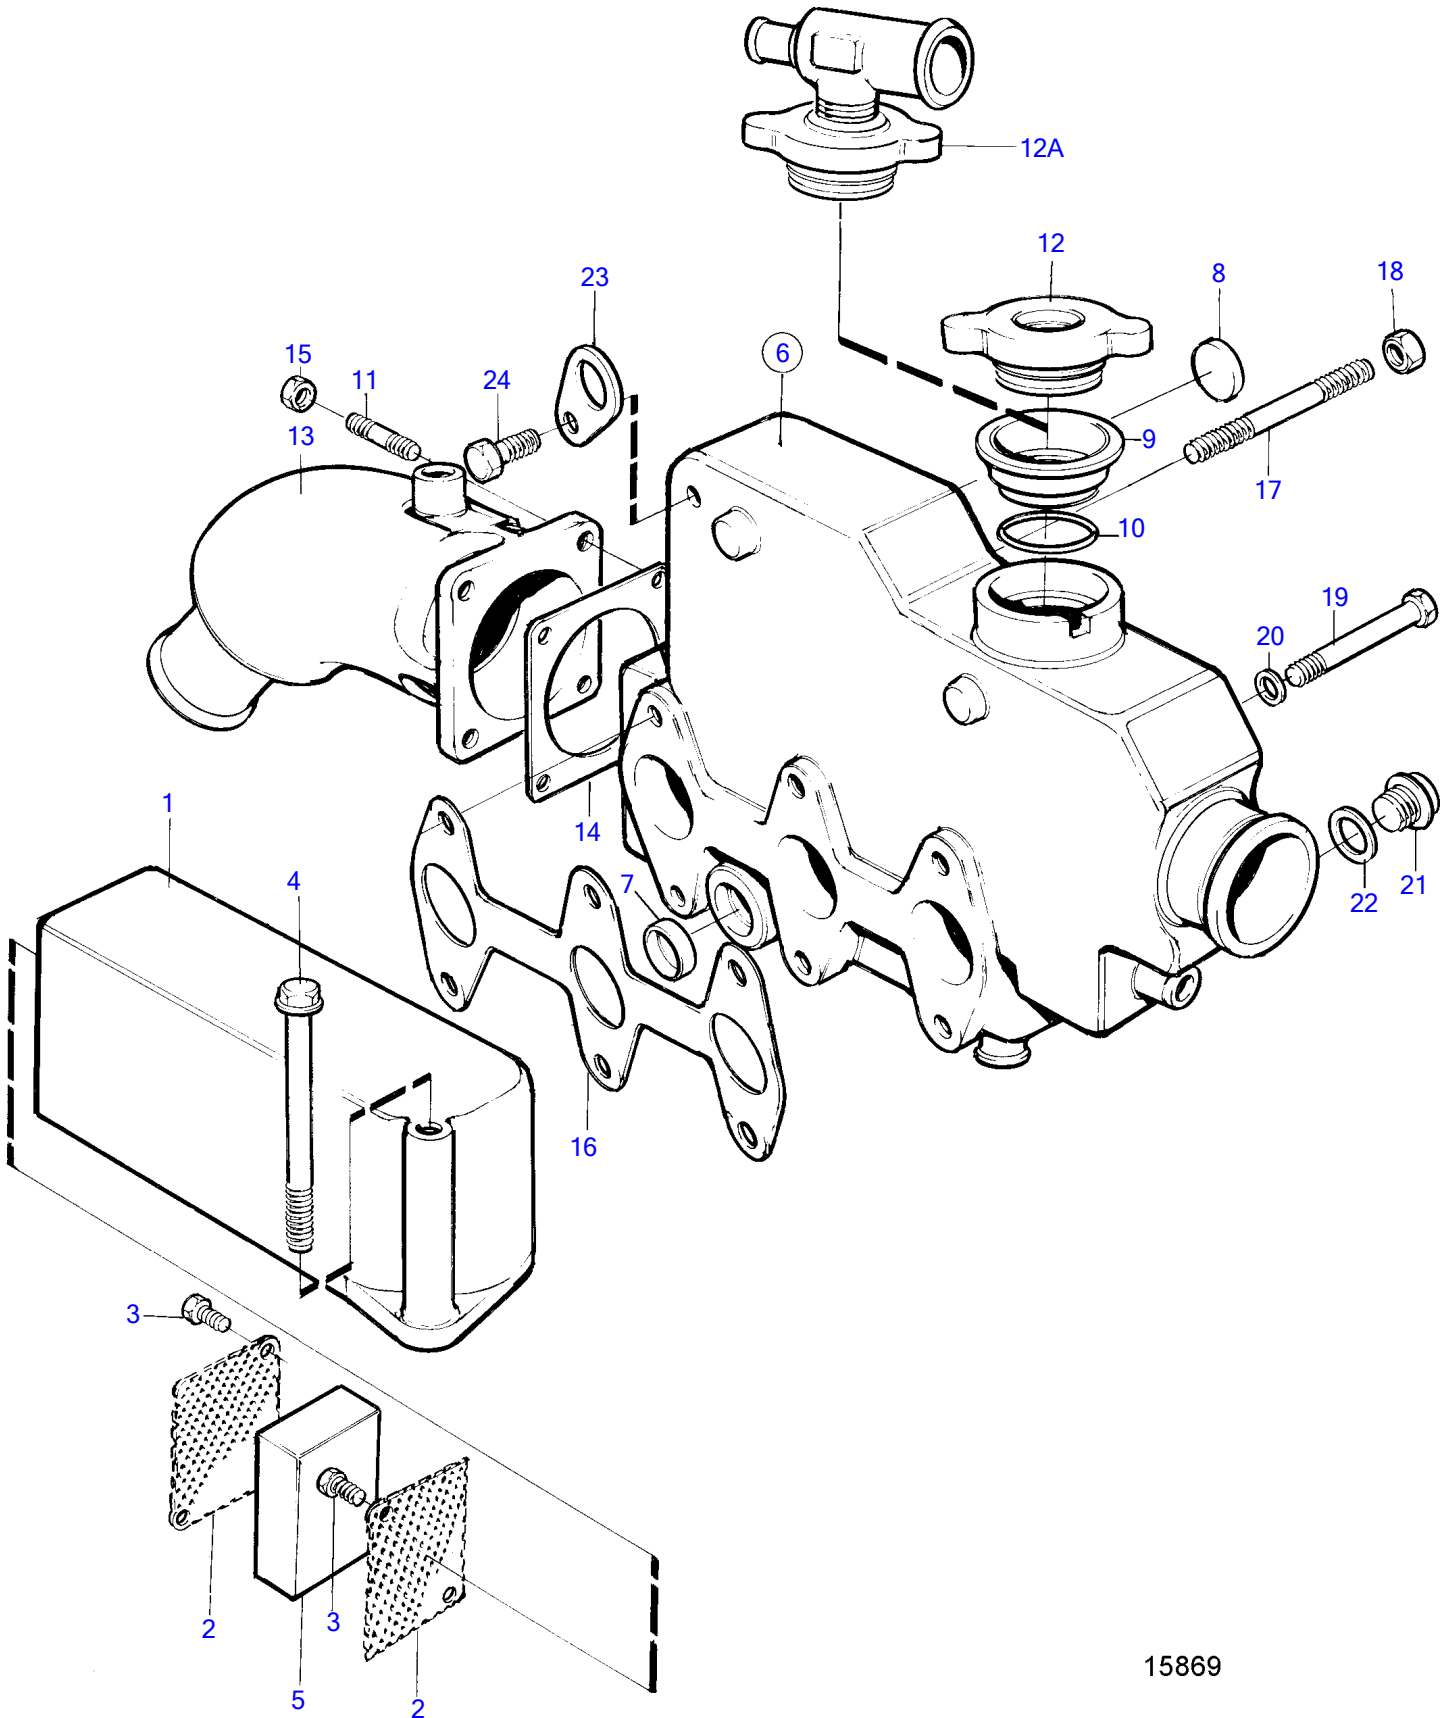

MD2030A

15869

MD2030A

REF	PART NO.	QTY	DESCRIPTION	SEE SEC.	NOTES
1	(3580242)	1	Air inlet		Obsolete part
2	861900	2	Filter retainer		
3	861902	4	Screw		
4	861899	2	Screw		
5	861901	1	Filter		
6	3580322	1	Heat exchanger housi		
7	861801	1	• Plug		
8	3580302	1	• Plug		
9		1	• Insert		
10		1	• Seal		
11	953042	4	Stud		
12	861905	1	Filler cap		
12A		1	Lock	2507	When separate expansion tank is being used., Alt
13	861906	1	Exhaust riser		
14	861907	1	Gasket		
15	948645	4	Flange lock nut		
16	3580323	1	Gasket		
17	3580324	2	Stud		
18	945407	2	Flange nut		(861915)
19	3580005	4	Screw		
20	861913	4	Spring washer		
21	861918	1	Plug		
22	861917	1	Washer		
23	(861869)	1	Lifting eye		Obsolete part
24	861870	1	Screw		