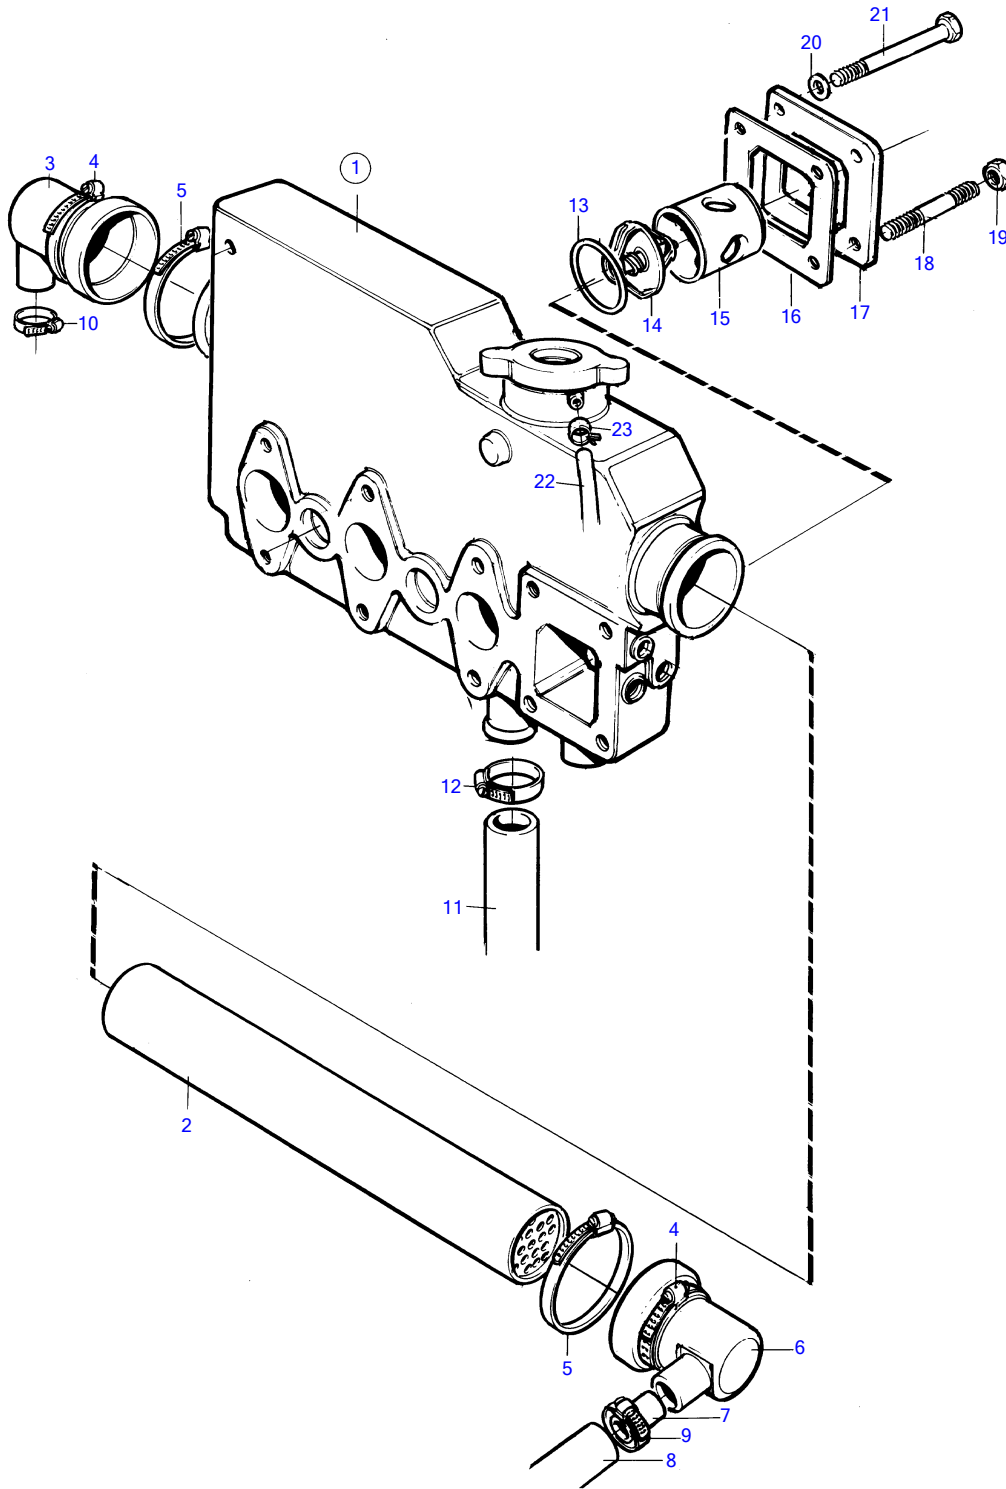

MD2040A

15099

MD2040A

REF	PART NO.	QTY	DESCRIPTION	SEE SEC.	NOTES
1	3580511	1	Heat exchanger housi		
			.		
			.	197	
2	3580521	1	Insert		
3	3580522	1	Cover		
4	872531	2	Hose clamp		(3580327)
5	853012	2	Hose clamp		(3580523)
6	3580522	1	Cover		
7	3580328	1	Tube		
8	3580526	1	Rubber hose		Sea water pump-heat exchanger.
9	961667	2	Hose clamp		(861929)
10	961667	1	Hose clamp		(861929)
11	3580527	1	Rubber hose		Circulation pump-heat exchanger.
12	961670	1	Hose clamp		(3580524)
13	3580514	1	Sealing ring		
14	3580365	1	Thermostat		
15	3580515	1	Spacer sleeve		
16	3580516	1	Gasket		
17	3580517	1	Cardboard tube		
18	3580520	2	Stud		
19	945407	2	Flange nut		(861915)
20	861913	2	Spring washer		
21	3580518	2	Screw		
22	3580528	1	Rubber hose		
23	961662	1	Hose clamp		(3580530)