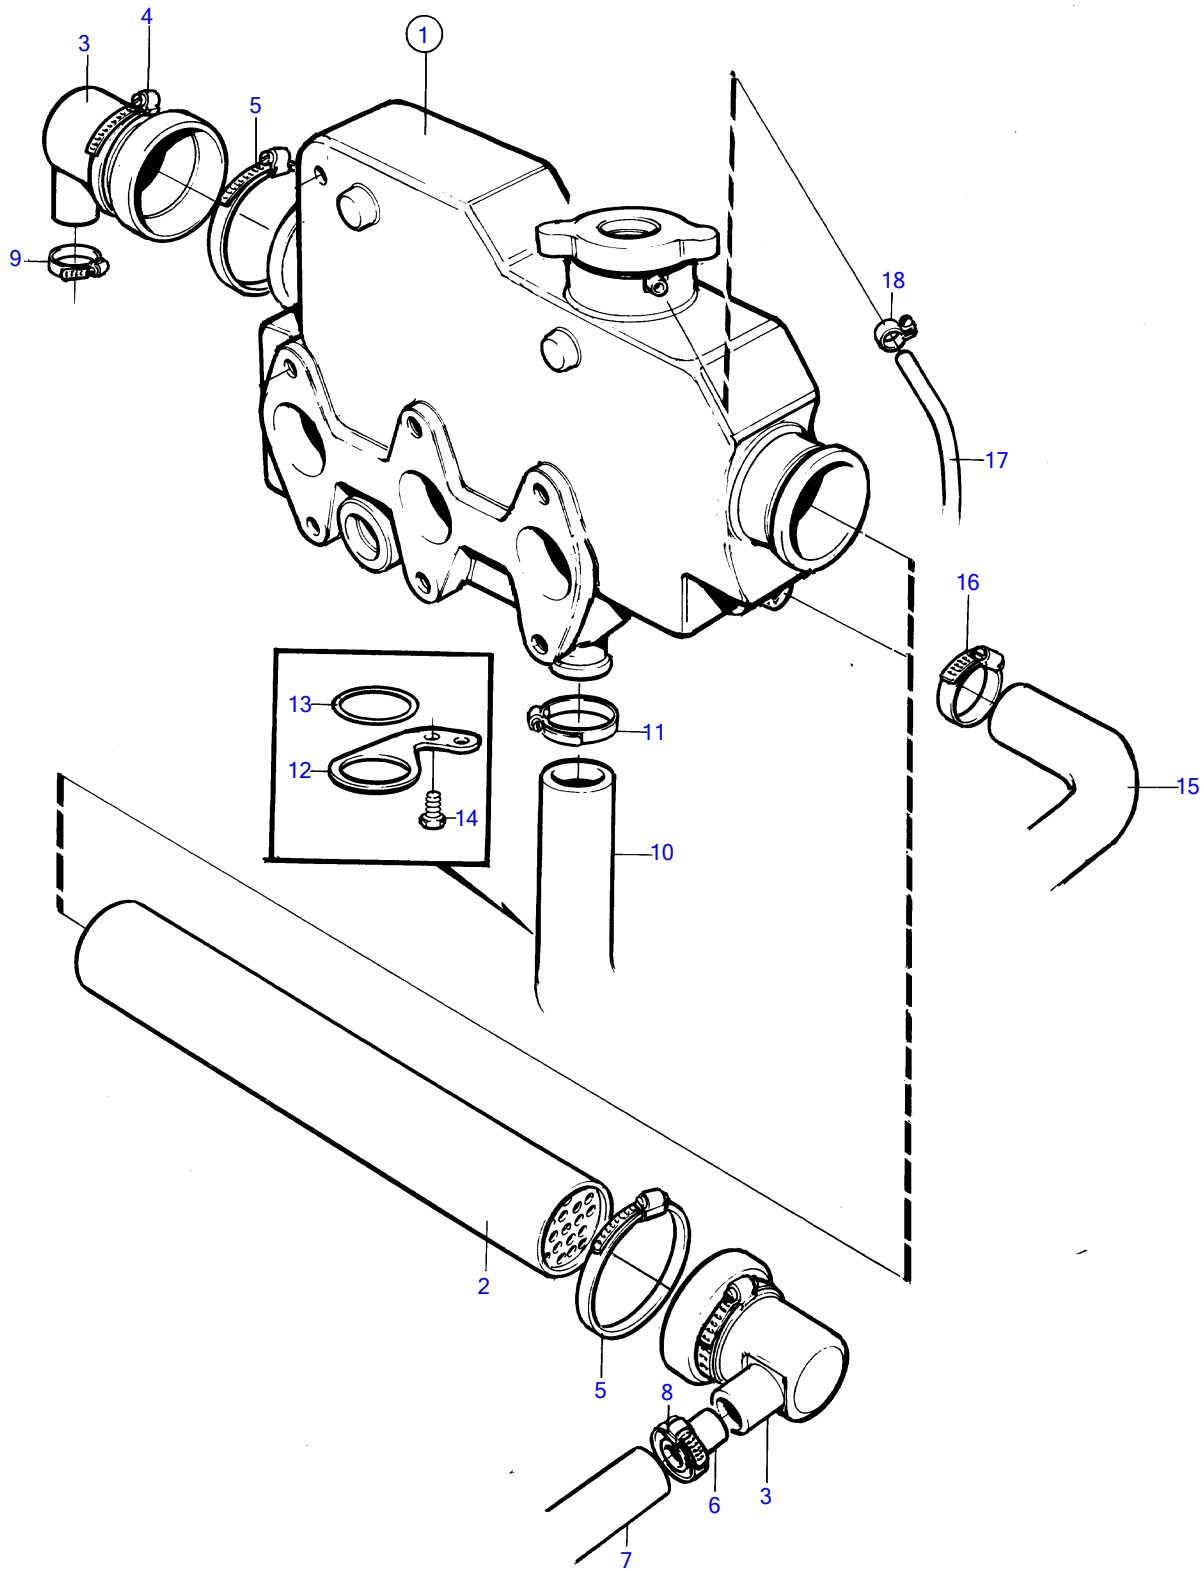

MD2030A

11695

## MD2030A

REF	PART NO.	QTY	DESCRIPTION	SEE SEC.	NOTES
1	3580322	1	Heat exchanger housi		
			.		
			.	200	
2	3580325	1	Insert		
3	3580326	2	Cover		
4	961673	2	Hose clamp		(861922)
5	872531	2	Hose clamp		(3580327)
6	3580328	1	Tube		
7	3580331	1	Rubber hose		Sea water pump-heat exchanger.
8	961667	1	Hose clamp		(861929)
9	961667	1	Hose clamp		(861929)
10	3580330	1	Rubber hose		Heat exchanger-water pump.
11	853548	1	Hose clamp		(861923)
12		1	Stay		
13	3580251	1	Grommet		
14	3580299	2	Screw		
15	3580329	1	Rubber hose		Heat exchanger-water pump.
16	853548	1	Hose clamp		(861923)
17		1	Hose		
18	961662	1	Hose clamp		