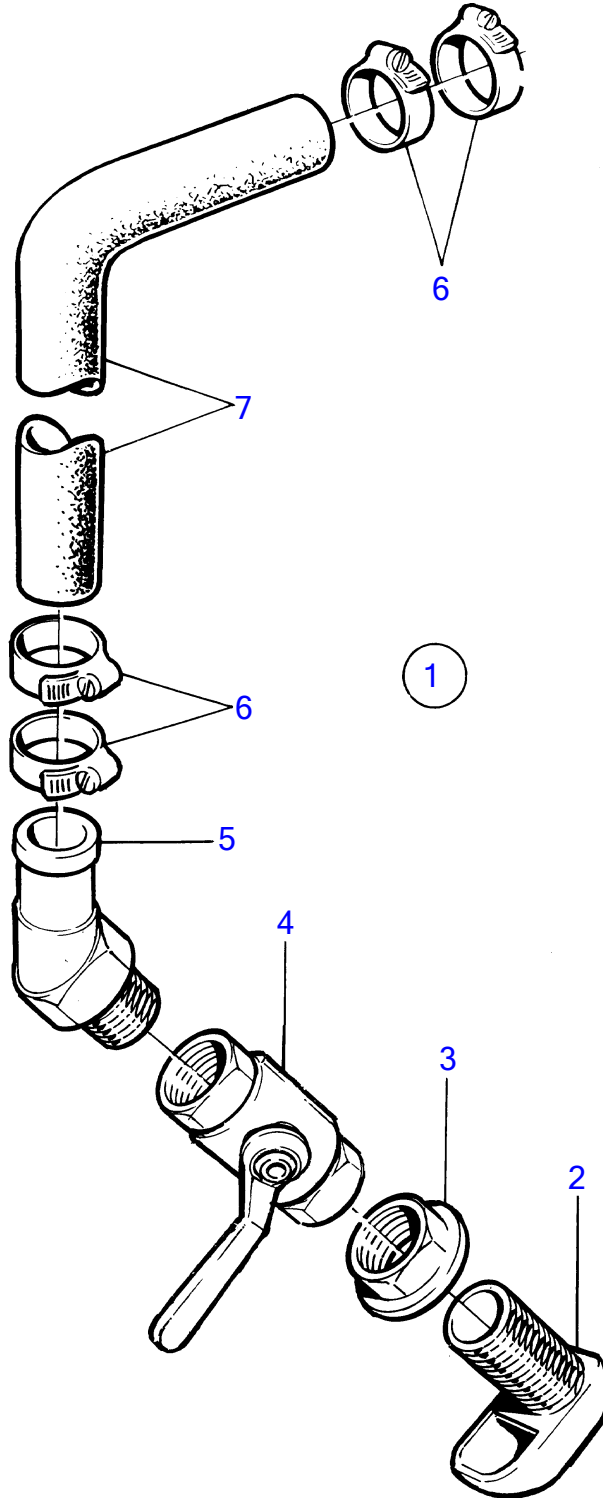

MD2010A, MD2020A, MD2030A, MD2040A

9574

MD2010A, MD2020A, MD2030A, MD2040A

REF	PART NO.	QTY	DESCRIPTION	NOTES
1	861496	1	Coolant pipe	MD2040, 19-1"
2	836876	1	• Strainer	
3	836879	1	• Nut	
4	1140125	1	• Ball valve	D=25mm
5	861466	1	• Hose attachment	45°
6	961667	2	• Hose clamp	
7	952970	X	Hose	