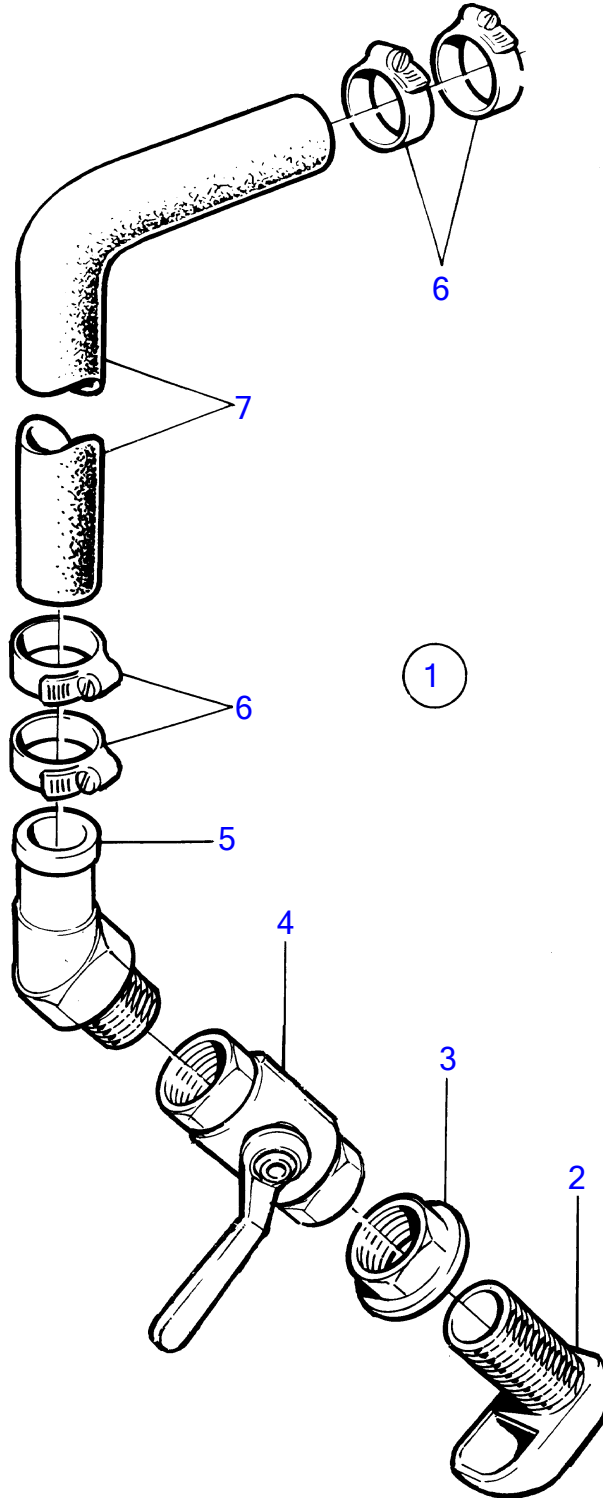

MD2010A, MD2020A, MD2030A, MD2040A

9574

MD2010A, MD2020A, MD2030A, MD2040A

REF	PART NO.	QTY	DESCRIPTION	NOTES
1	861495	1	Coolant pipe	MD2010 - MD2030, 19-1/2"
2	836874	1	• Strainer	
3	807595	1	• Nut	
4	1140097	1	• Ball valve	D=15mm
5	861465	1	• Hose attachment	60°
6	961667	2	• Hose clamp	
7	952970	X	Hose	