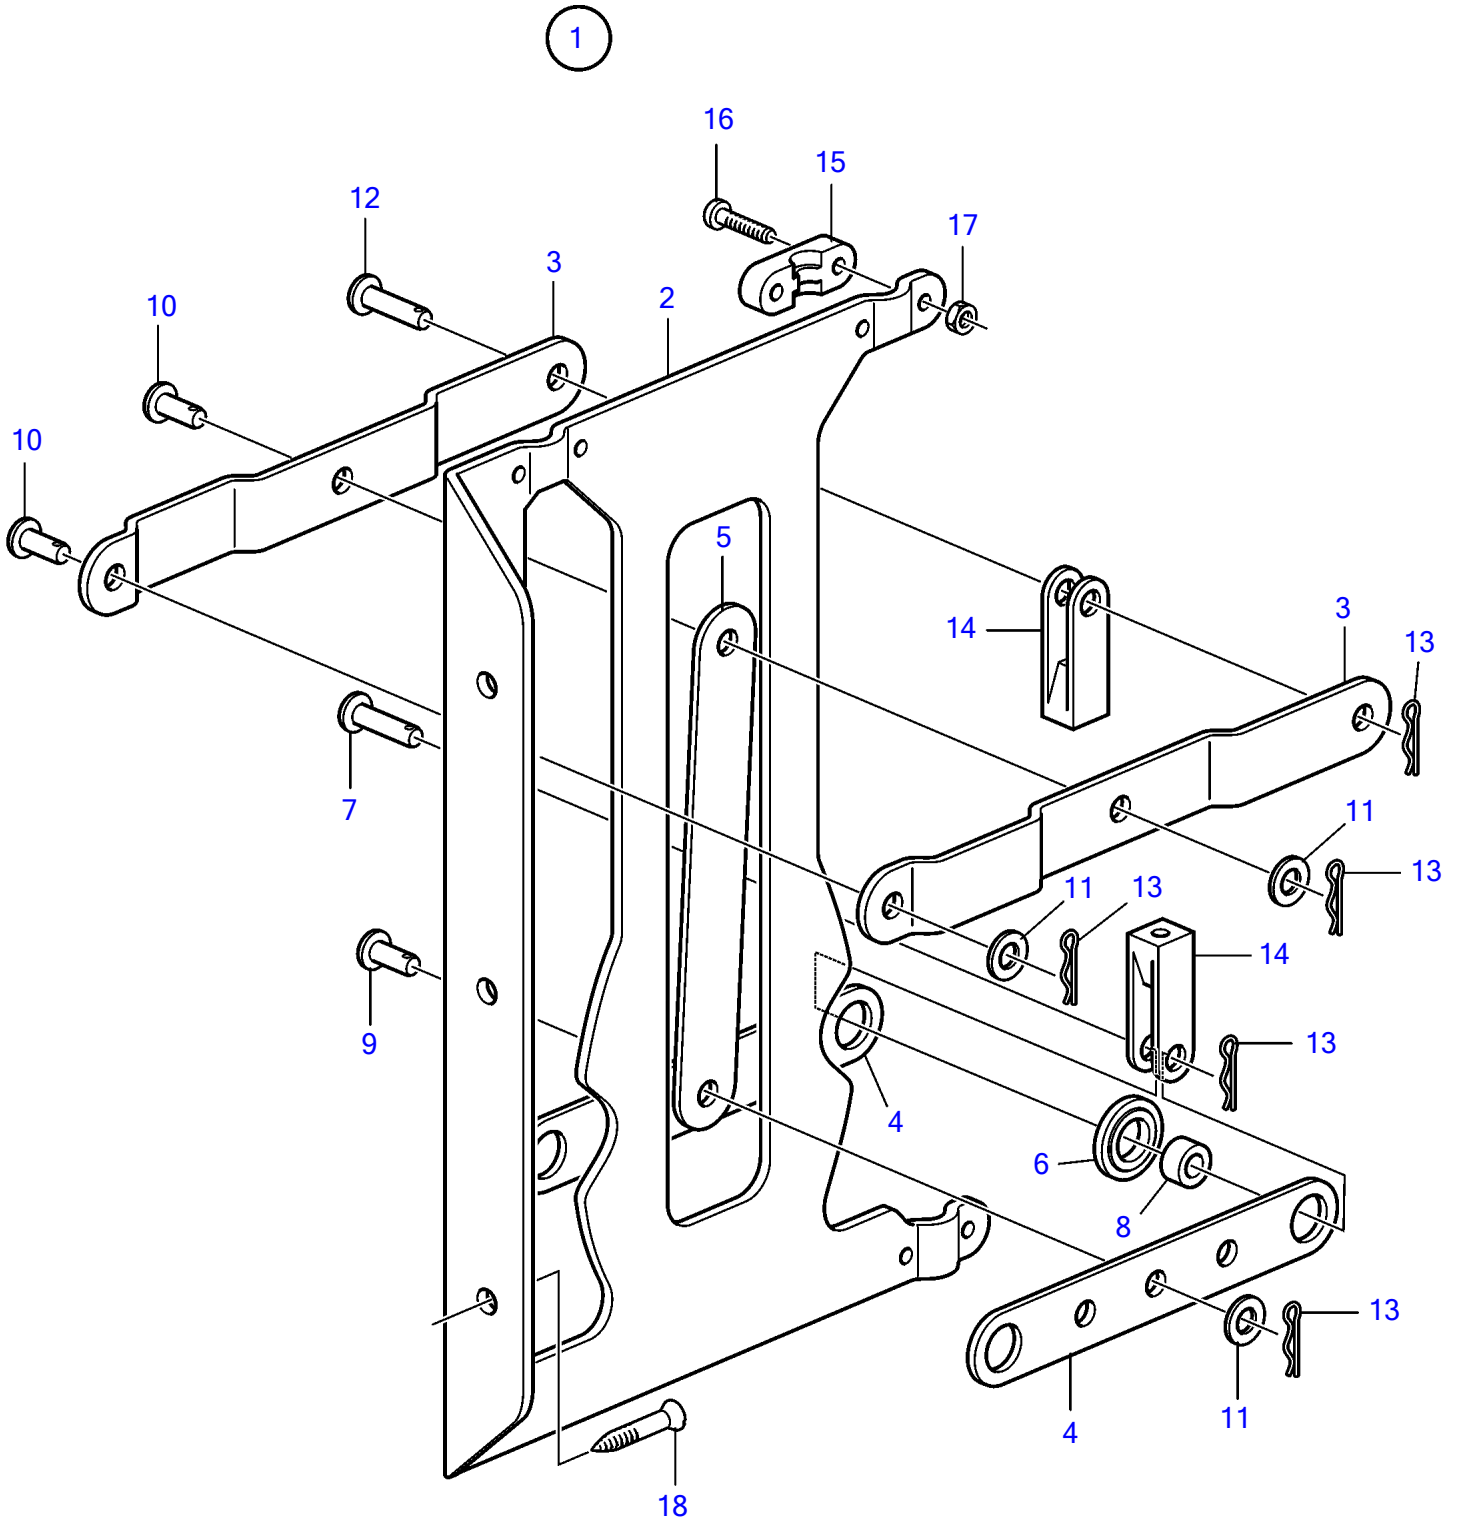

MD2010A, MD2020A, MD2030A, MD2040A

23103

MD2010A, MD2020A, MD2030A, MD2040A

REF	PART NO.	QTY	DESCRIPTION	NOTES
1	828164	1	Connection plate	For double steering positions.
2		1	• Housing	
3		2	• Lever	
4		2	• Lever	
5		1	• Lever	
6	828180	2	• Roller	
7	828183	2	• Split pin	
8	828178	2	• Bushing	
9	(850358)	1	• Clevis pin	Obsolete part
10	(828177)	2	• Clevis pin	Obsolete part
11	940191	3	• Washer	
12	828182	1	• Clevis pin	
13	664822	6	• Split pin	
14	850452	3	• Fork	
15	850361	3	• Cable attachment	
16	969407	6	• 6 point socket screw	(956078)
17	955780	6	• Hexagon nut	
18	(905448)	3	Screw	Obsolete part

7746800-27-277

23103

Upd:2012-05-07

MD2010A, MD2020A, MD2030A, MD2040A, MS2B-R, MS2A-D, MS2A-E, MS2L-D, MS2L-E, 120S-D, 120S-E

VOLVO
PENTA