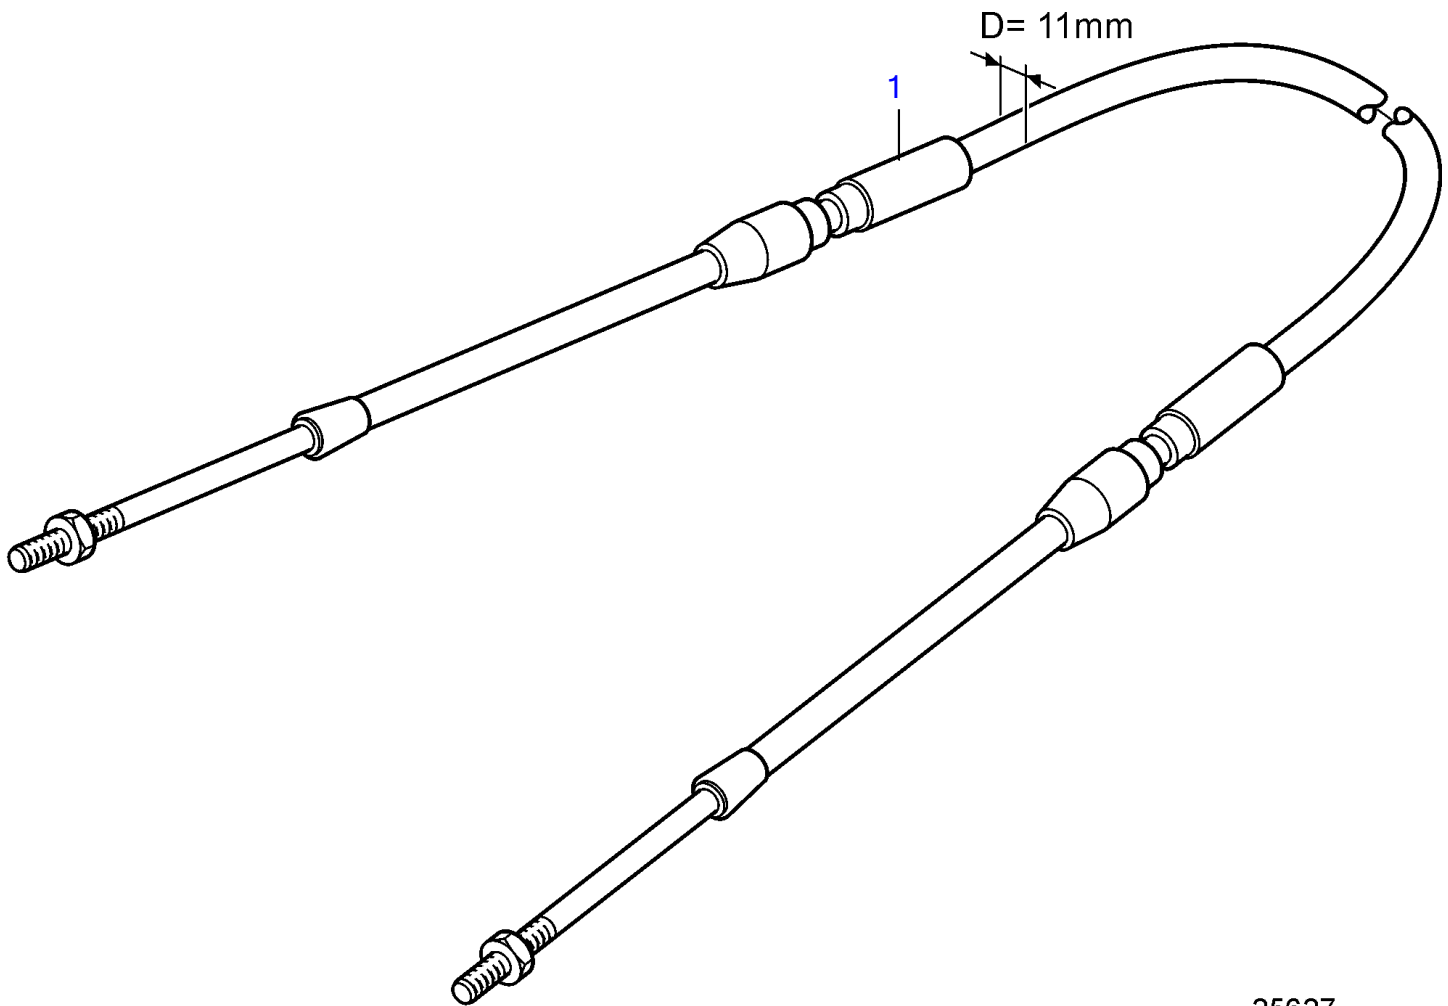

MD2010A, MD2020A, MD2030A, MD2040A

25627

MD2010A, MD2020A, MD2030A, MD2040A

REF	PART NO.	QTY	DESCRIPTION	NOTES
1	21633515	1	Control cable	44ft, L=13.40m
	21633516	1	Control cable	45ft, L=13.70m
	21633517	1	Control cable	46ft, L=14.00m
	21633518	1	Control cable	47ft, L=14.30m
	21633519	1	Control cable	48ft, L=14.60m
	21633520	1	Control cable	49ft, L=14.90m
	21633521	1	Control cable	50ft, L=15.20m