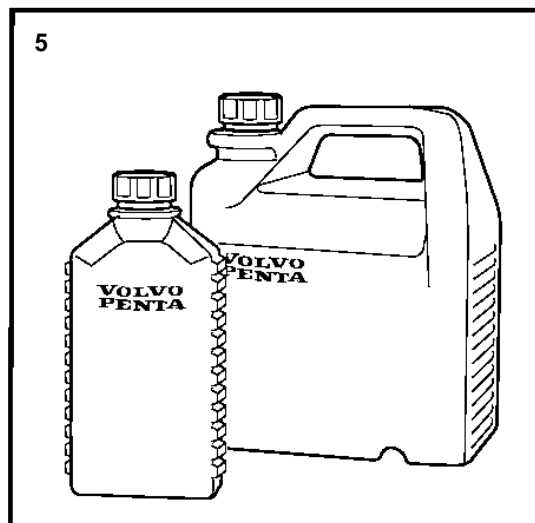

COMMON

COMMON

REF	PART NO.	DESCRIPTION	NOTES	
1	1141561	Primer, drive unit	BLUE-GREY,0,5L. Two-can coating.	
	1141562	Primer, drive unit	BLUE-GREY, 0,4L SPRAY	
	1141593	Primer, drive unit	GREY, 0,3L SPRAY	
	1141560	Paint, drive unit	WHITE, 0,4L	
	1141567	Paint, drive unit	BLUE-GREY, 0,4L SPRAY	
	1141575	Paint, drive unit	GREY, 0,4L SPRAY	
		Paint, drive unit	GREY, 0,5L. Two-can coating.	
	1141568	Paint, drive unit	BLACK, 0,4L SPRAY	
	3851219	Paint, drive unit	SX, 0,4L SPRAY	
	3851220	Paint, drive unit	DPX, 0,4L SPRAY	
	1141594	Paint, anti-fouling	GREY, 0,5L SPRAY	
		Paint, anti-fouling	GREY, 0,5L SPRAY. For scandinavia only.	
	827501	Paint, engine	RED, 0,4L SPRAY	
	1141564	Paint, engine	RED, 1L	
	1141566	Paint, engine	GREEN, 0,4L SPRAY	
	837124	Paint, engine	GREEN, 1L	
	3851221	Paint, engine	DK CHARCOAL, 0,4L SPRAY	
	827502	Clear enamel, engine	0,4 L SPRAY	
	2	1141596	Oil	SAE 20W/50SG, 1L. For petrol engines.
		1141597	Oil	SAE 20W/50SG, 4L. For petrol engines.
1141587		Oil	SAE 20W/50SG, 20L. For petrol engines.	
1141588		Oil	SAE 20W/50SG, 208L. For petrol engines.	
1141598		Oil	SAE 15W/40VDS-2, 1L. For diesel engines.	
1141599		Oil	SAE 15W/40VDS-2, 4L. For diesel engines.	
1141550		Oil	SAE 15W/40VDS-2, 20L. For diesel engines.	
1141546		Oil	SAE 15W/40VDS-2, 208L. For diesel engines.	
3	1141600	Oil, transmission	GL5 MINERAL, 1L. For drive units and reverse gears.	
	1141572	Oil, transmission	GL5 SYNTHETIC, 1L. For drive units and reverse gears.	
	1141592	Oil, air compressor	0,25L FOR D42	
	1141510	Conservation oil	1L	
	1161398	Universal oil	0,2 L SPRAY	
	Anti-rust agent	0,5L		
4	828250	Grease	25g	
	1141509	Grease	500g. For propeller shaft.	
5	1141602	Coolant	1L, TYPE 90	
	1141603	Coolant	4L, TYPE 90	
	1141589	Coolant	200L, TYPE 90	
6	840879	Sealant, gasket	25g	
	841261	Sealant, gasket	RED, 85g	
	1161099	Sealant, gasket	0,125L	
	1161277	Sealant, silicon	BLACK, 20g	
	1161231	Sealant, silicon	BLACK,0,31L	
	1141570	Sealant, drive unit	WHITE, 60g	
	591247	Sealant, graphite	1kg	