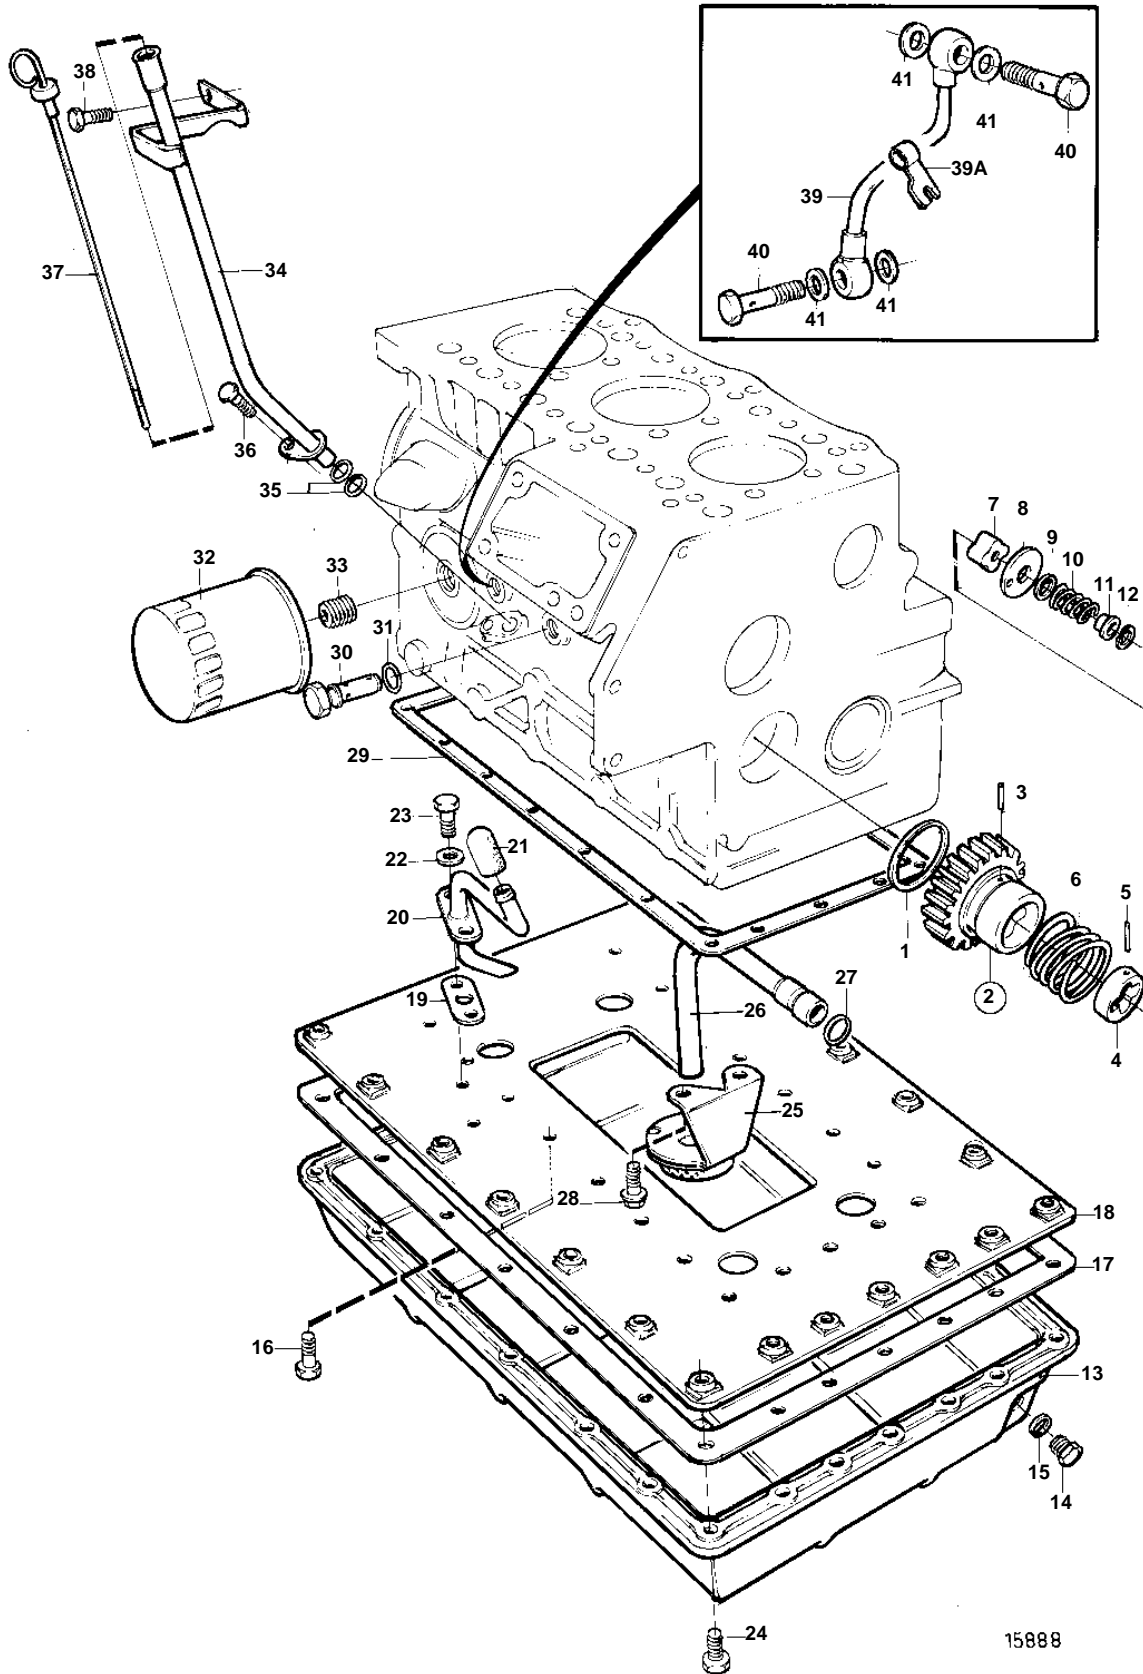

## MD2020A

REF	PART NO.	QTY	DESCRIPTION	NOTES
1	861986	1	Thrust washer	
2	861987	1	Gear	
3		1	· Pin	
4		1	· Rotorouter	
5		1	· Pin	
6	861988	1	· Spring	
7	861989	1	Rotor	
8	861527	1	Cover	
9	861528	X	Shim	TH = 0,10mm
	861529	X	Shim	TH = 0.15mm
	861530	X	Shim	TH=0,20mm
	861531	X	Shim	TH = 0,50mm
10	861532	1	Spring	
11	861533	1	Sleeve	
12	861534	1	Lock ring	
13	3580229	1	Oil pan	
14	861834	1	Plug	
15	861835	1	Gasket	
16	861833	13	Screw	
17	3580230	1	Gasket	
18		1	Plate	
19	861838	1	Gasket	
20	3580232	1	Tube	
21	1276516	1	Plug	
22	11991	2	Seal	(861841)
23	861842	2	Screw	
24	861842	24	Screw	
25	861999	1	Strainer	
26	861998	1	Tube	
27	861997	1	O-ring	
28	861526	2	Screw	
29	3580227	1	Gasket	
30	861829	1	Reducing valve	
31	861830	1	O-ring	
32	861474	1	Oil filter	(3580228)
33	861825	1	Nipple	
34	861850	1	Tube	
35	861851	2	O-ring	
36	861852	1	Screw	
37	861853	1	Oil dipstick	
38	861854	1	Screw	
39	3580235	1	Oil pipe	
39A		1	· Clamp	
40	861872	2	Hollow screw	
41	11992	4	Gasket	(861868)