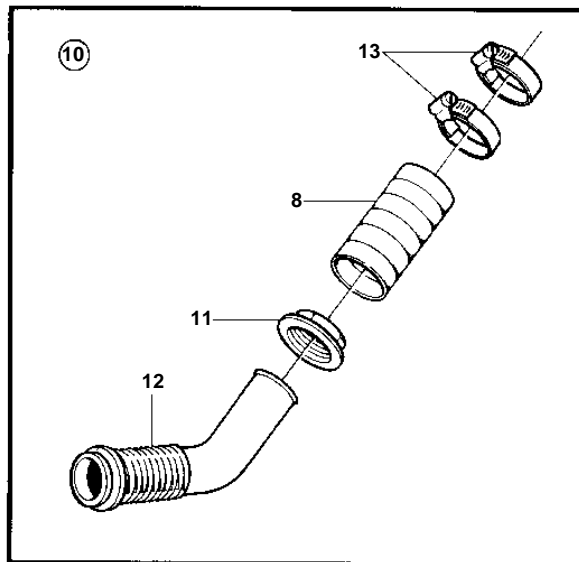

COMMON

COMMON

REF	PART NO.	QTY	DESCRIPTION	NOTES
1	828064	1	Muffler	
2		1	· End plate	
3	961678	4	· Hose clamp	
4	828059	1	· Hose	
5		1	· End plate	
6	828061	2	· Bracket	
7	961671	X	Hose clamp	
8	828463	X	Exhaust hose	
9	828256	1	Riser	45°
10	833738	1	Hull fitting	45°
11	827877	1	· Nut	
12	828694	1	· Hull fitting	
13	961672	2	· Clamp	