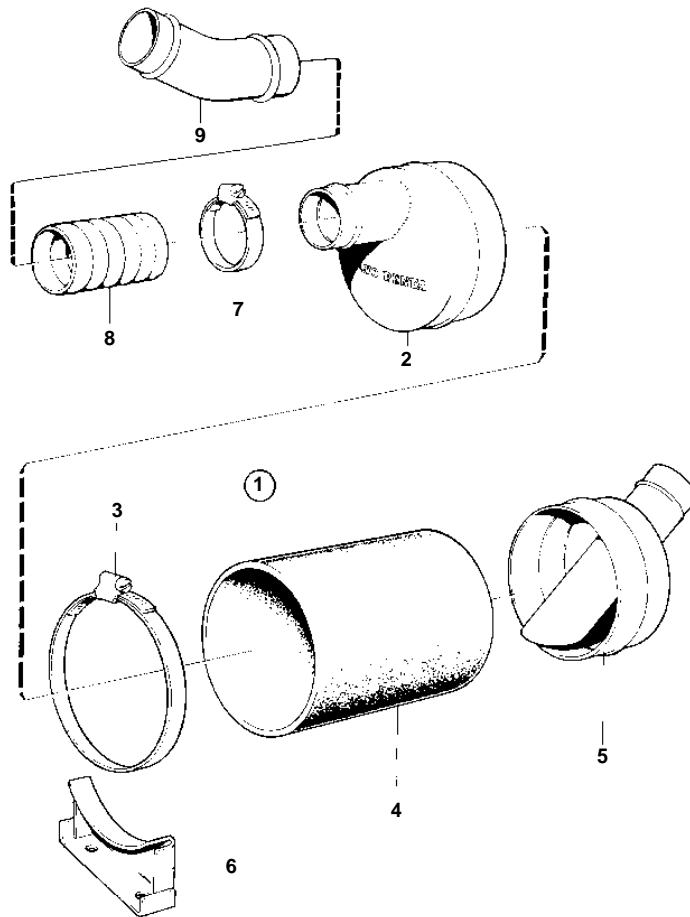

COMMON

COMMON

REF	PART NO.	QTY	DESCRIPTION	NOTES
1	828064	1	Muffler	
2		1	· End plate	
3	961678	4	· Hose clamp	
4	828059	1	· Hose	
5		1	· End plate	
6	828061	2	· Bracket	
7	961671	X	Hose clamp	
8	828463	X	Exhaust hose	
9	828256	1	Riser	45°
10	833738	1	Hull fitting	45°
11	827877	1	· Nut	
12	828694	1	· Hull fitting	
13	961672	2	· Clamp	