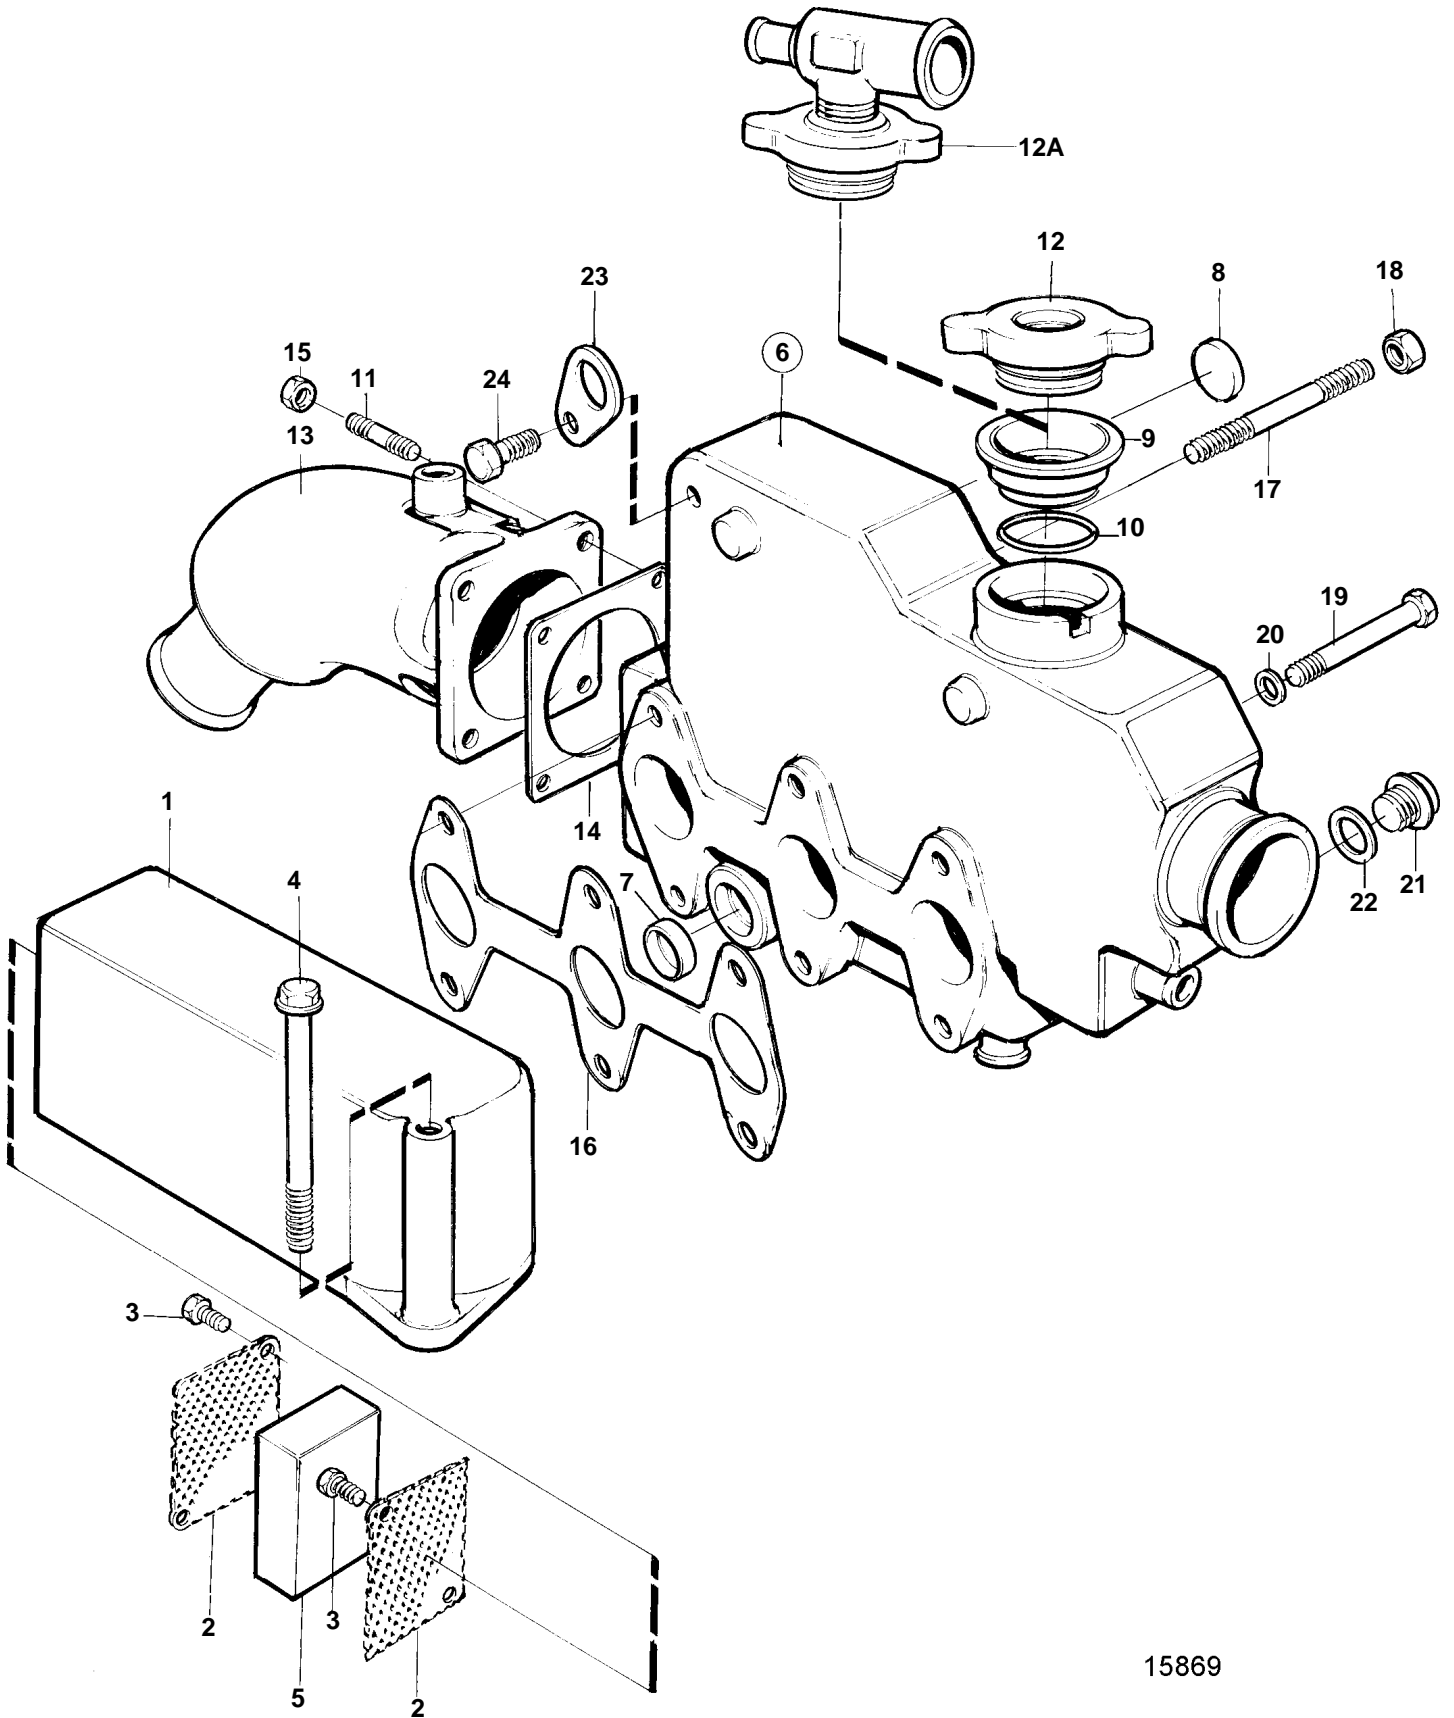

MD2030A

15869

MD2030A

REF	PART NO.	QTY	DESCRIPTION	NOTES
1	3580242	1	Air inlet	
2	861900	2	Retainer	
3	861902	4	Screw	
4	861899	2	Flange screw	
5	861901	1	Filter	
6	3580322	1	Heat exchanger housi	
7	861801	1	• Plug	
8	3580302	1	• Plug	
9		1	• Insert	
10		1	• Seal	
11	953042	4	Stud	
12	861905	1	Cover	
12A		1	Cover	ALT. When separate expansion tank is being used.
13	861906	1	Exhaust riser	
14	861907	1	Gasket	
15	948645	4	Lock nut	
16	3580323	1	Gasket	
17	3580324	2	Stud	
18	945407	2	Flange nut	(861915)
19	3580005	4	Screw	
20	861913	4	Spring washer	
21	861918	1	Plug	
22	861917	1	Gasket	
23		1	Lifting eye	
24	861870	1	Screw	