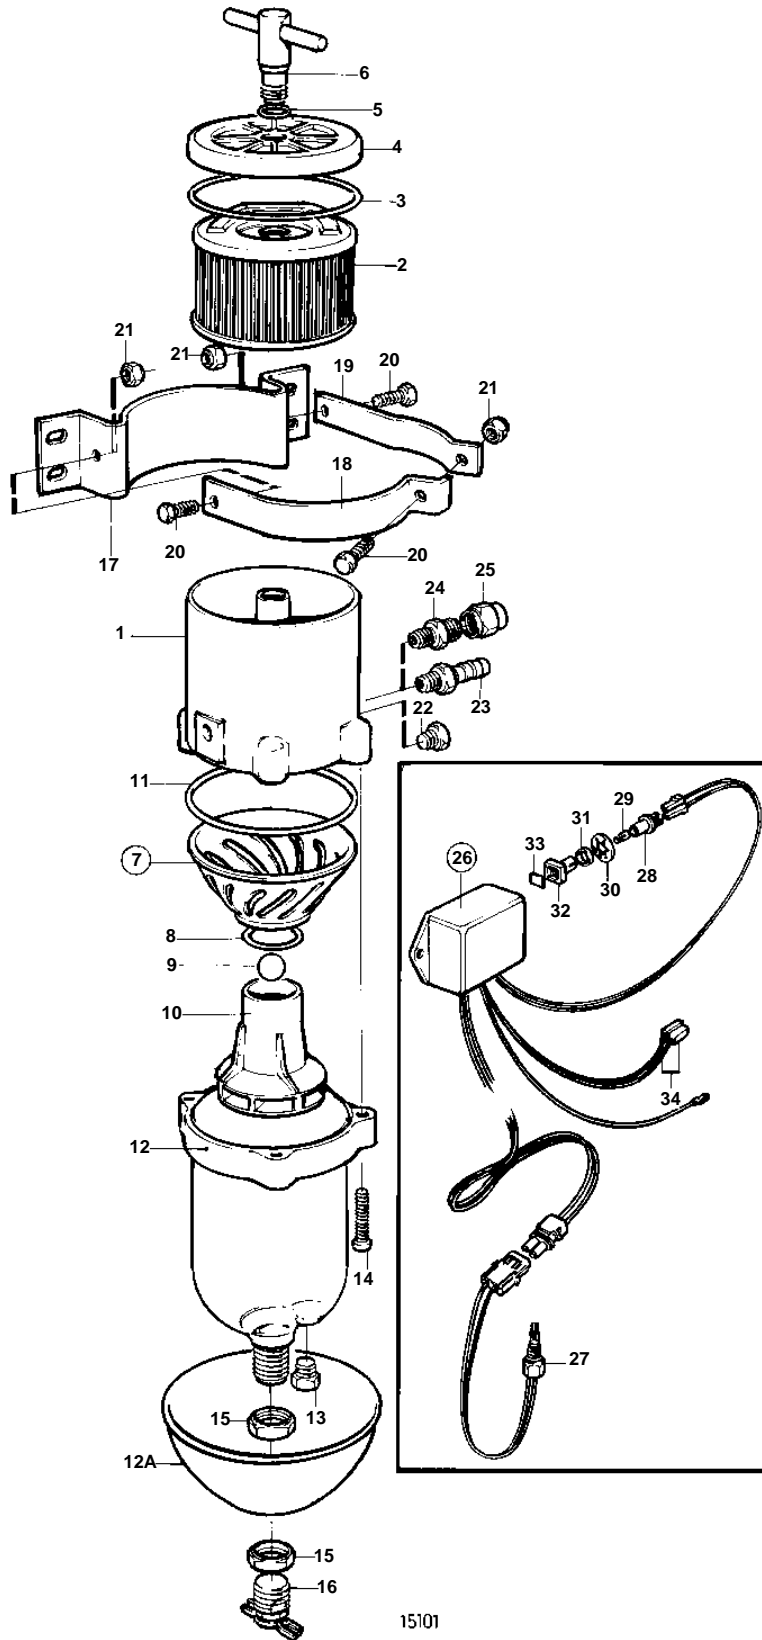

COMMON

COMMON

REF	PART NO.	QTY	DESCRIPTION	SEE SEC.	NOTES
1	861144	1	Fuel filter		Approved according to Registro Italiano Navale, RINA. Extra Fuel/Water Separators, D2010, D22
			Bulletin 50-03	50-03-EN	
			Bulletin 50-10	50-10-EN	
2	861014	1	• Insert		
3	838504	1	• Gasket		
4		1	• Cover		
5	838505	1	• O-ring		
6		1	• Knob		
7	861455	1	• Strainer		
8		1	• • O-ring		
9		1	• • Ball		
10		1	• • Insert		
11	838502	1	• • O-ring		
12	861457	1	• Bowl		
12A		1	• Heat shield		
13		1	• Plug		
14	950024	4	• Screw		
15	861459	2	• Nut		
16	861458	1	• Tap		
17		1	• Bracket		
18		1	• Clamp		
19		1	• Clamp		
20		3	• Screw		
21		3	• Nut		
22		1	• Plug		
23	834781	X	Nipple		
24	954337	X	Nipple		
25	954323	X	Cap nut		
26	1140609	1	Alarm kit		
27	1140624	1	• Level sensor		
28	808175	1	• Bulb socket		
29	19923	1	• Bulb		12V, 2W
	182059	1	• Bulb		24V, 3W
30	967583	1	• Retainer		
31	829714	1	• Seal		
32	838455	1	• Retainer		
33	872591	1	• Symbol strip		
34		X	• Cables and terminals		SEE GROUP 30