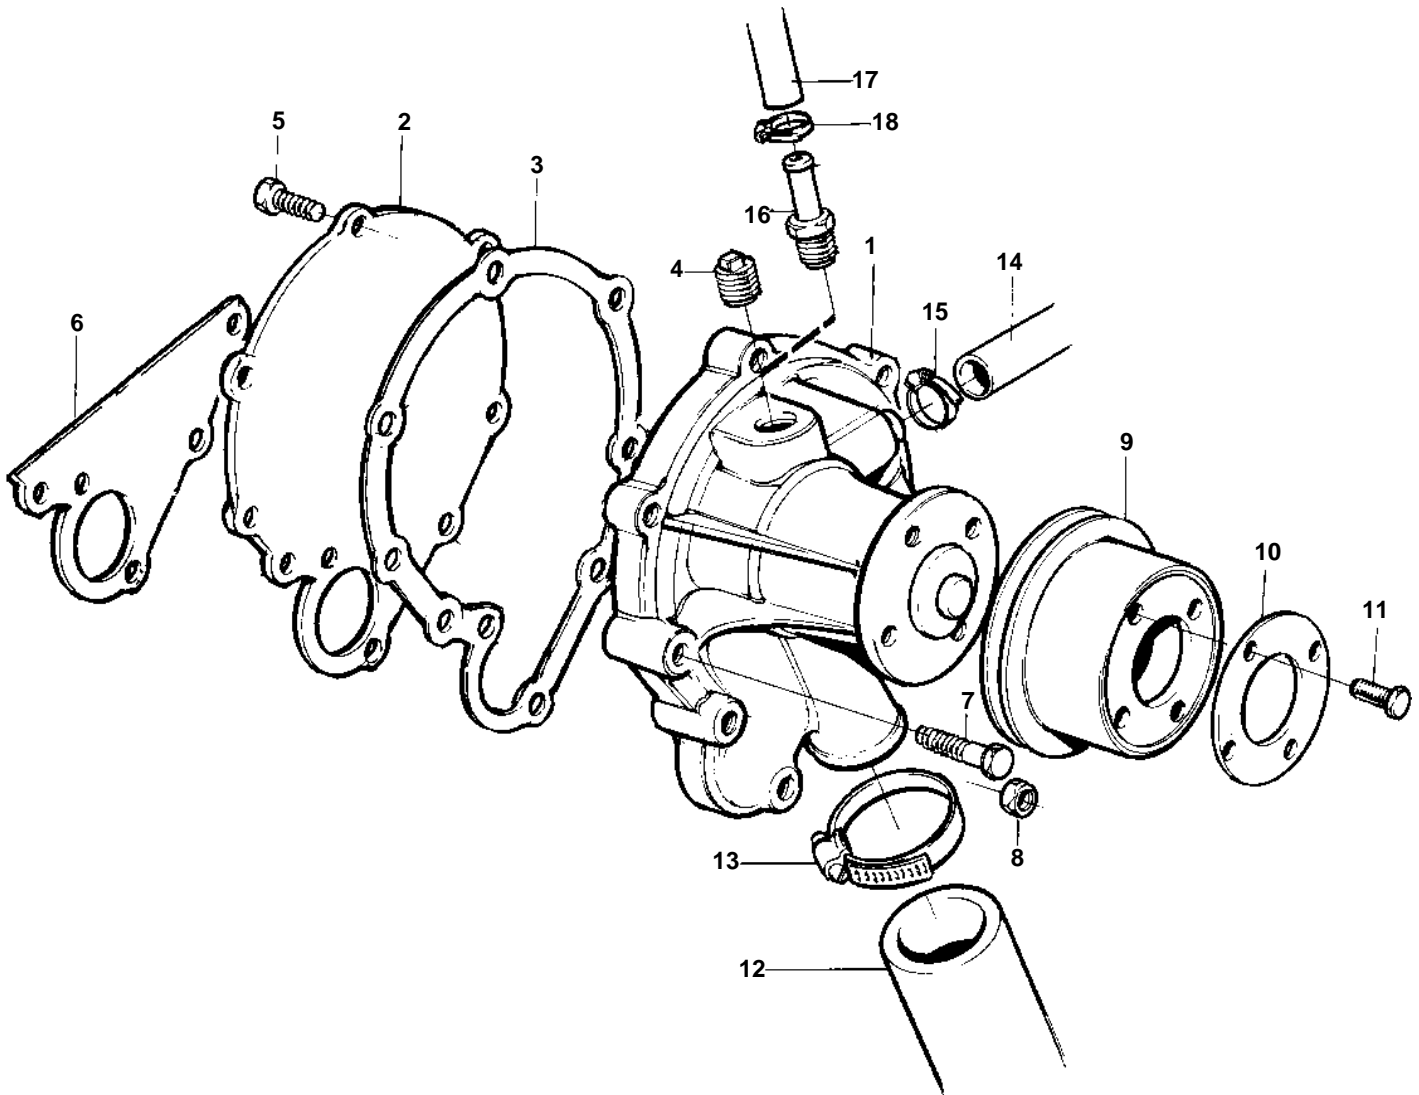

MD2040A

15060

MD2040A

REF	PART NO.	QTY	DESCRIPTION	NOTES
1	3580574	1	Water pump	
2	3580575	1	· Plate	
3	3580576	1	· Gasket	
4		1	· Plug	
5	3580577	3	· Screw	
6	3580578	1	Gasket	
7	3580258	4	Screw	
8	945407	1	Flange nut	(861915)
9	3580579	1	Pulley	
10	3580580	1	Flange	
11	3580581	4	Screw	
12	3580527	1	Hose	Heat exchanger-water pump.
13	961670	1	Hose clamp	(3580524)
14	3580528	1	Hose	Heat exchanger-water pump.
15	961665	1	Hose clamp	(3580525)
16	976040	1	Nipple	(961656). Hot water outlet.
17	952969	X	Rubber hose	Hot water outlet.
18	961665	1	Hose clamp	Hot water outlet.