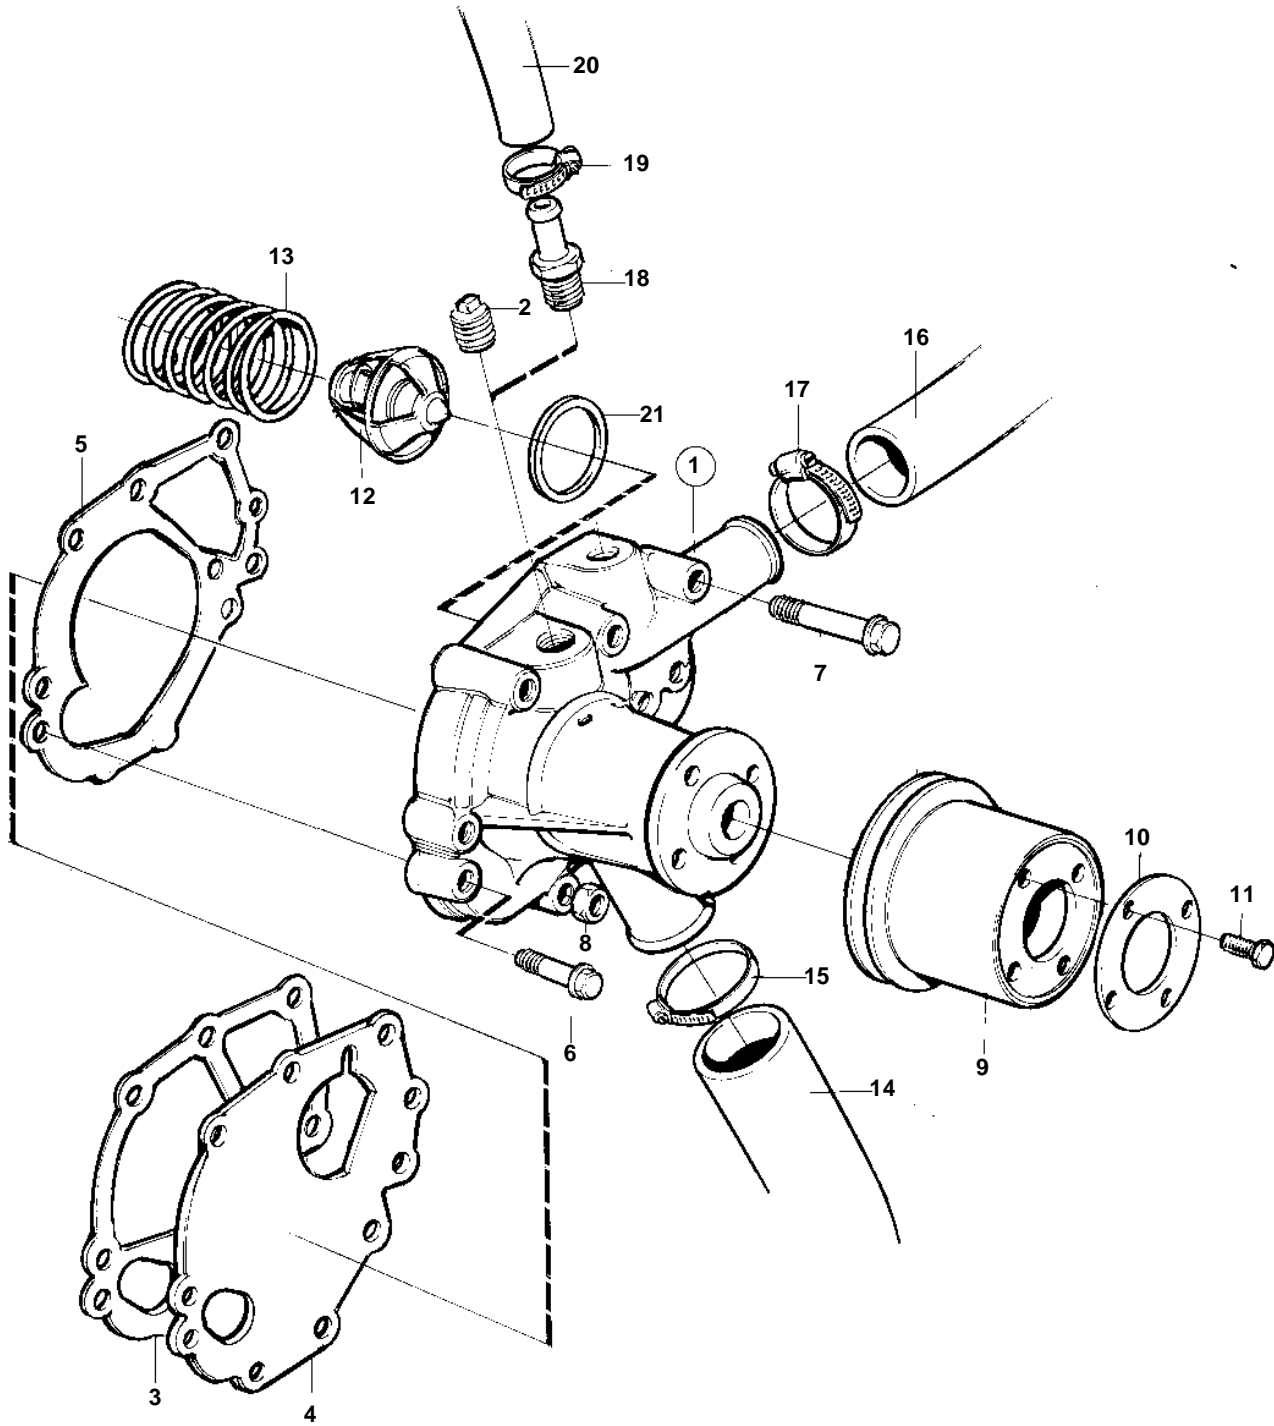

MD2030A

16149

MD2030A

REF	PART NO.	QTY	DESCRIPTION	NOTES
1	3580363	1	Water pump	
2	3580364	3	· Plug	
3	3580367	1	Gasket	
4	3580368	1	Plate	
5	3580369	1	Gasket	
6	3580258	4	Screw	
7	3580054	1	Screw	
8	945407	1	Flange nut	(861915)
9	3580011	1	Pulley	
10	3580012	1	Flange	
11	3580013	4	Screw	
12	3580365	1	Thermostat	
13	3580366	1	Spring	
14	3580330	1	Hose	Heat exchanger-water pump.
15	853548	1	Hose clamp	(861923)
16	3580329	1	Hose	Heat exchanger-water pump.
17	853548	1	Hose clamp	(861923)
18	976040	1	Nipple	(961656). Hot water outlet.
19	961665	1	Hose clamp	
20	952969	X	Rubber hose	
21	3580453	1	Gasket	