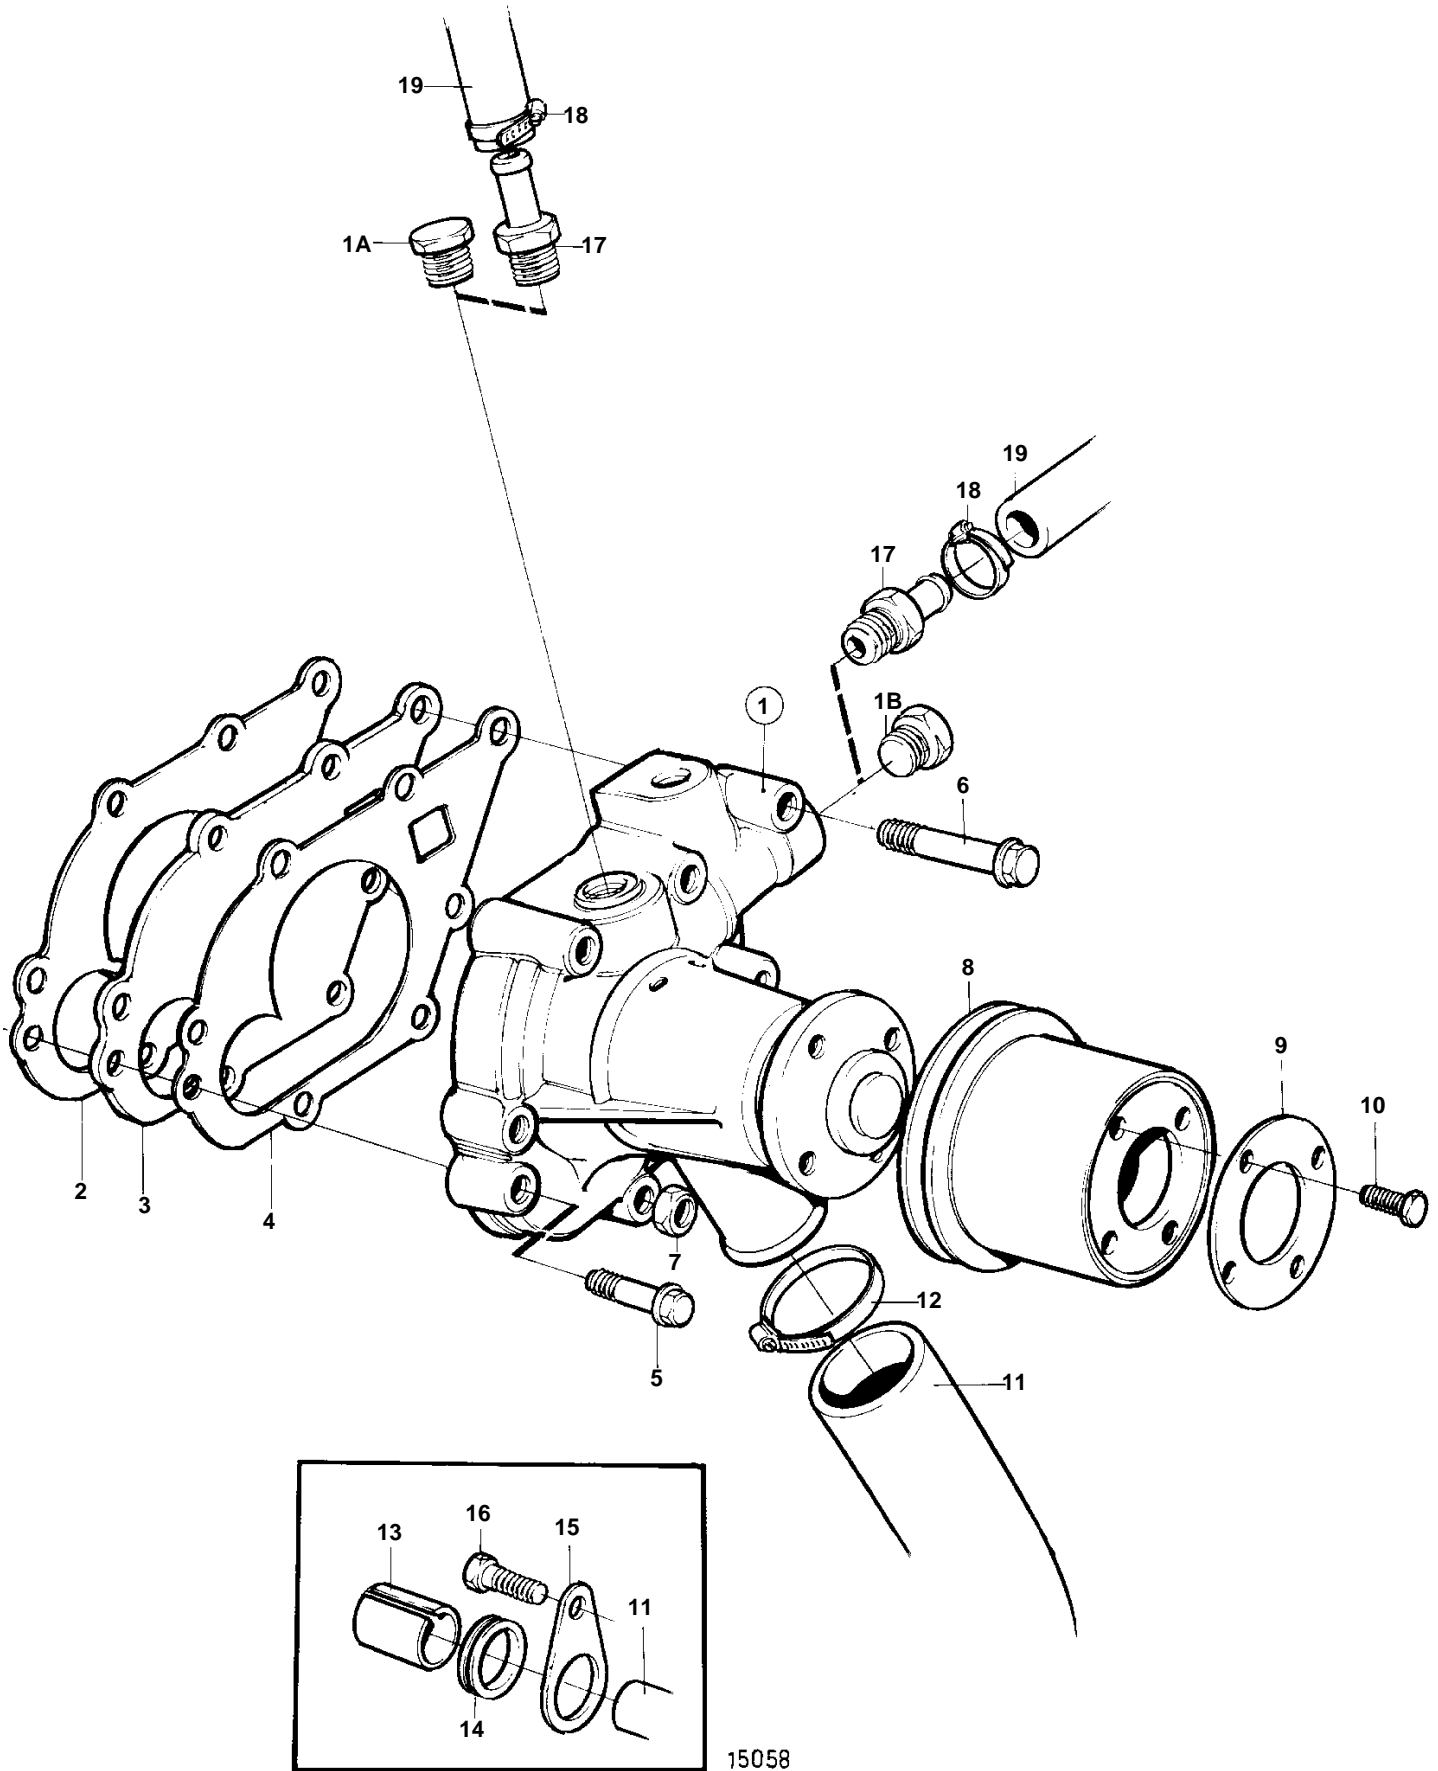

MD2020A

15058

MD2020A

REF	PART NO.	QTY	DESCRIPTION	NOTES
1	861990	1	Water pump	
1A		1	· Plug	
1B		1	· Plug	
2	3580001	1	Gasket	
3	3580257	1	Plate	
4	3580001	1	Gasket	
5	3580258	3	Screw	
6	3580243	4	Screw	
7	945407	1	Flange nut	(861915)
8	3580011	1	Pulley	
9	3580012	1	Flange	
10	3580013	4	Screw	
11	3580248	1	Rubber hose	Heat exchanger-water pump.
12	853548	1	Hose clamp	(861923)
13		1	Protecting hose	
14	3580251	1	Grommet	
15	3580250	1	Stay	
16	861854	1	Screw	
17	976040	2	Nipple	(961656). Hot water outlet.
18	961665	2	Hose clamp	
19	952969	X	Rubber hose	