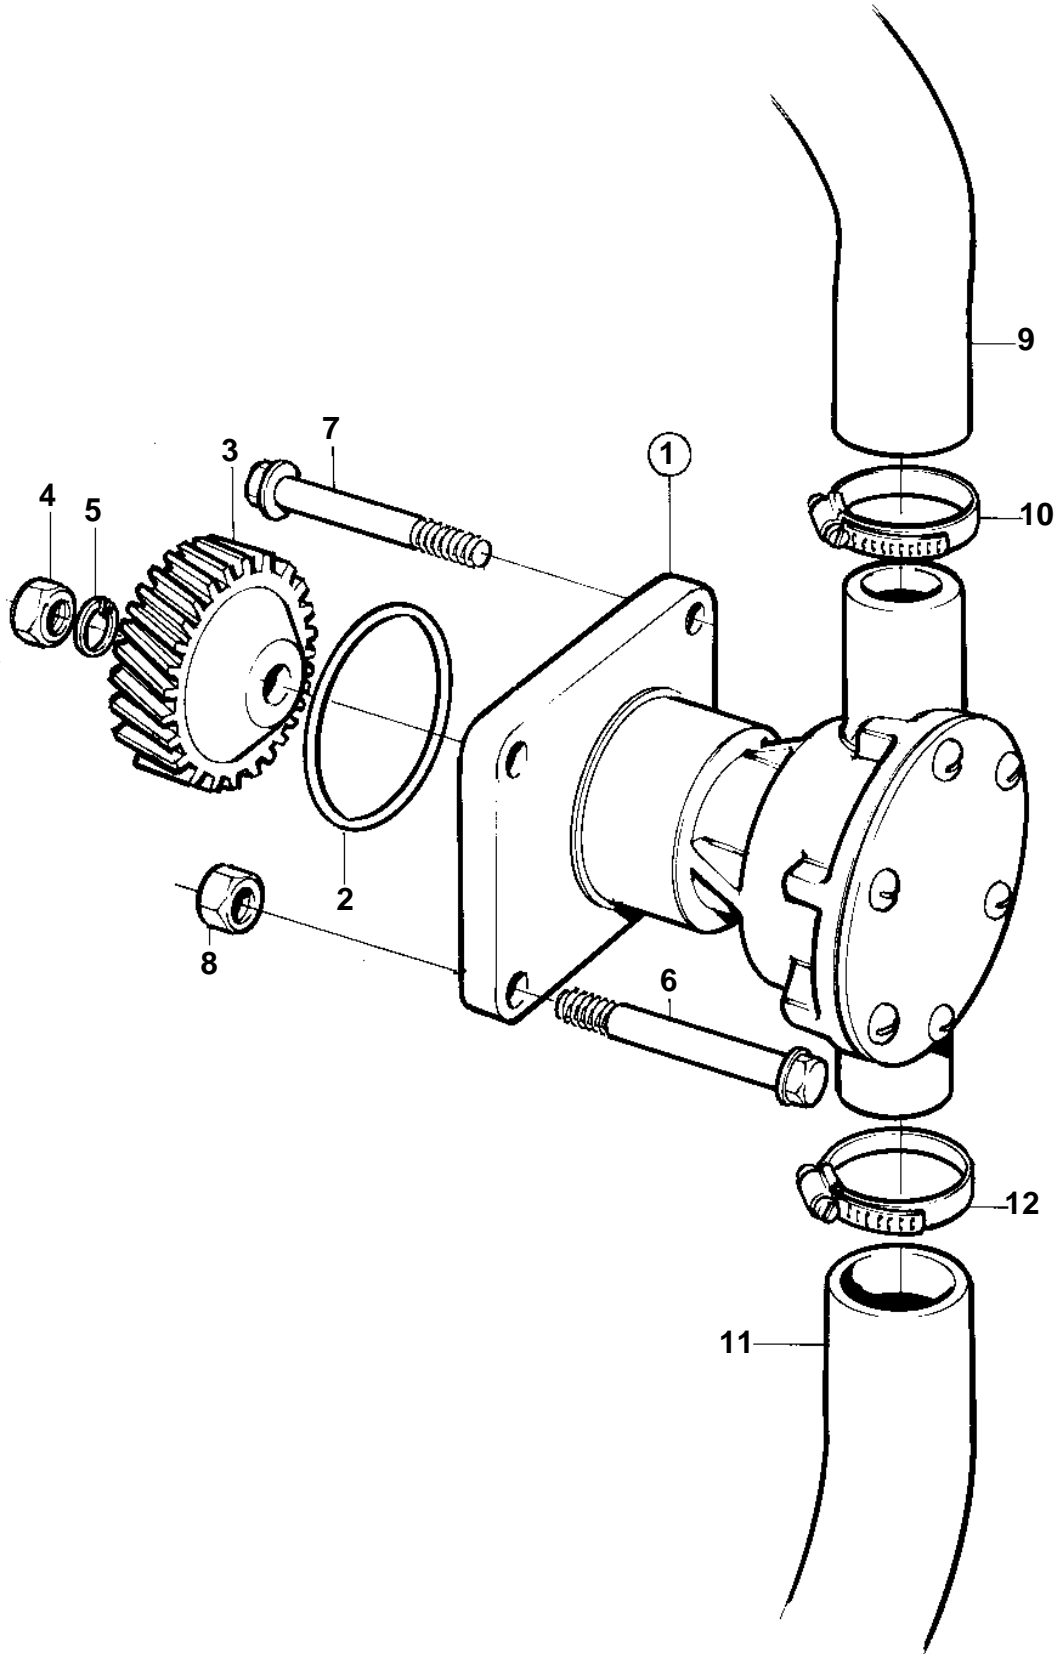

COMMON

16172

COMMON

REF	PART NO.	QTY	DESCRIPTION	SEE SEC.	NOTES
1	3580223	1	Sea water pump Bulletin 43-19A	43-19A-EN 2474	New Sea Water Pumps
2	3580380	1	O-ring		
3	3580379	1	Gear		
4	971071	1	Nut		(3580103)
5	3580015	1	Spring washer		
6	3580056	4	Screw		
9	3580526	1	Hose		Sea water pump-heat exchanger.
10	961667	1	Hose clamp		(861929)
11	3583866	X	Hose		L=1150mm. Intake-sea water pump.
12	961666	2	Hose clamp		