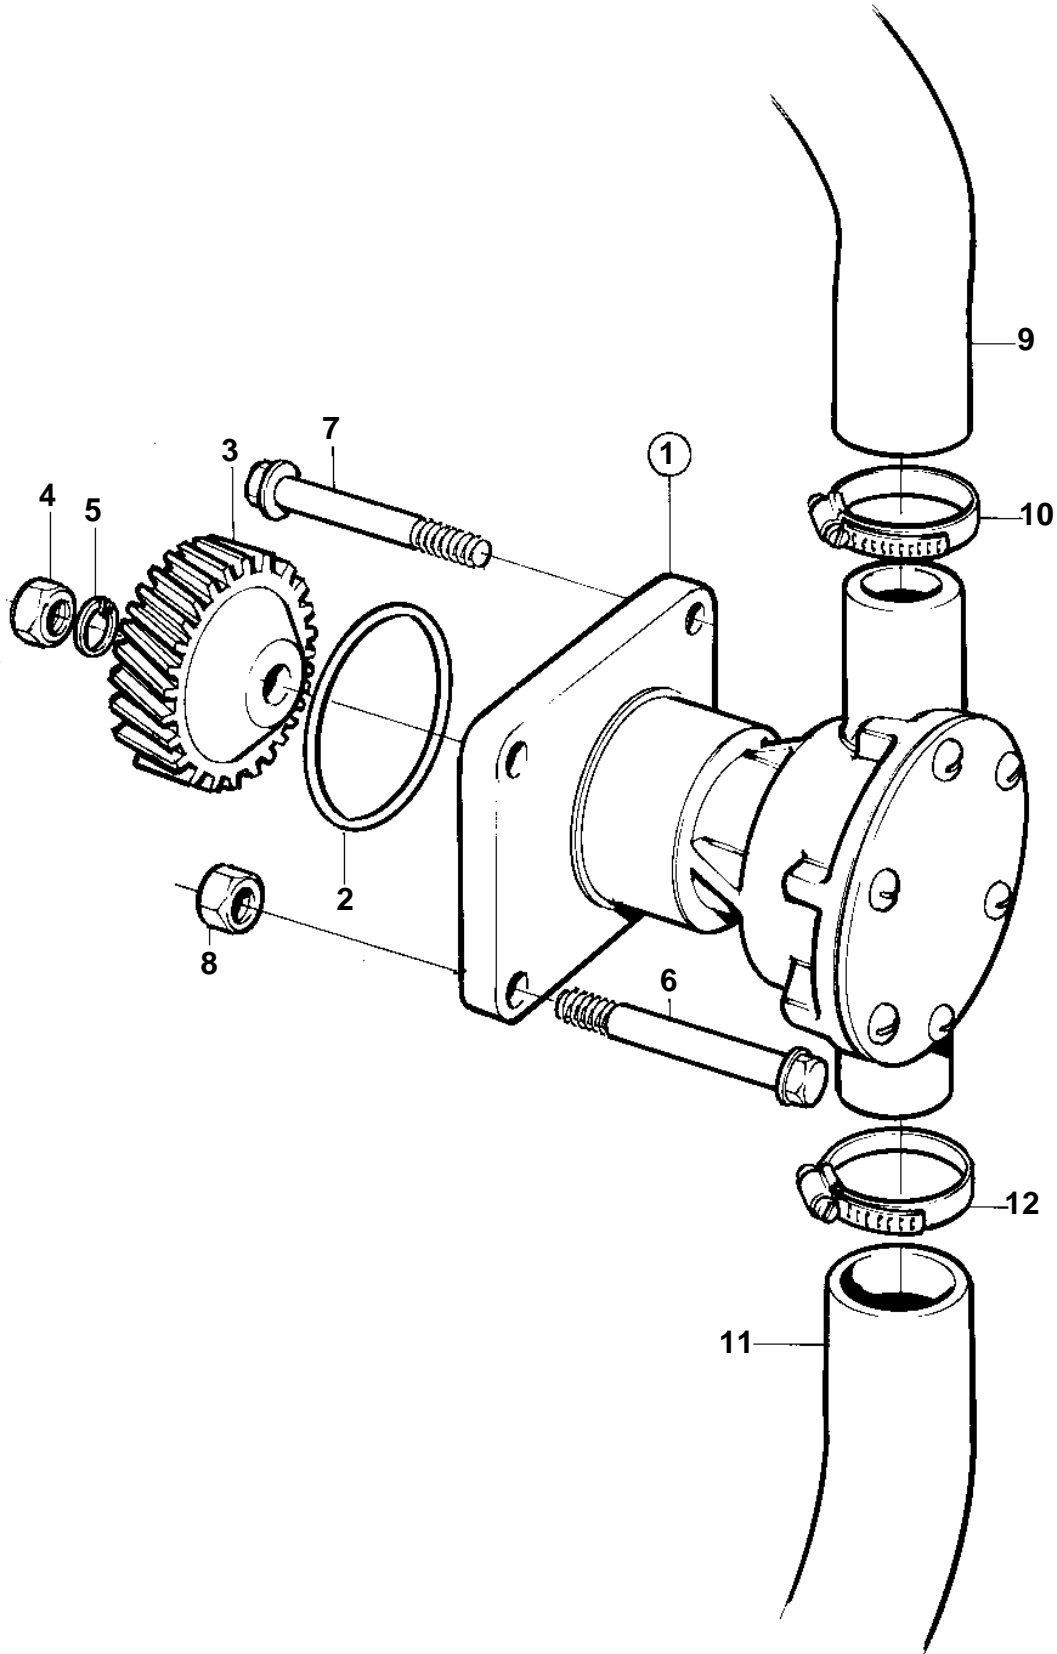

COMMON

16172

COMMON

REF	PART NO.	QTY	DESCRIPTION	SEE SEC.	NOTES
1	3580064	1	Sea water pump Bulletin 43-19A	43-19A-EN 2474	New Sea Water Pumps
2	3580063	1	O-ring		
3	3580062	1	Gear		
4	861844	1	Screw		
6	3580056	2	Screw		
7	3580052	2	Screw		
8	948645	2	Lock nut		
9	861926	1	Hose		Sea water pump-heat exchanger.
10	961667	1	Hose clamp		(861929)
11	3583866	X	Hose		L=1000mm. Intake-sea water pump.
12	961666	2	Hose clamp		