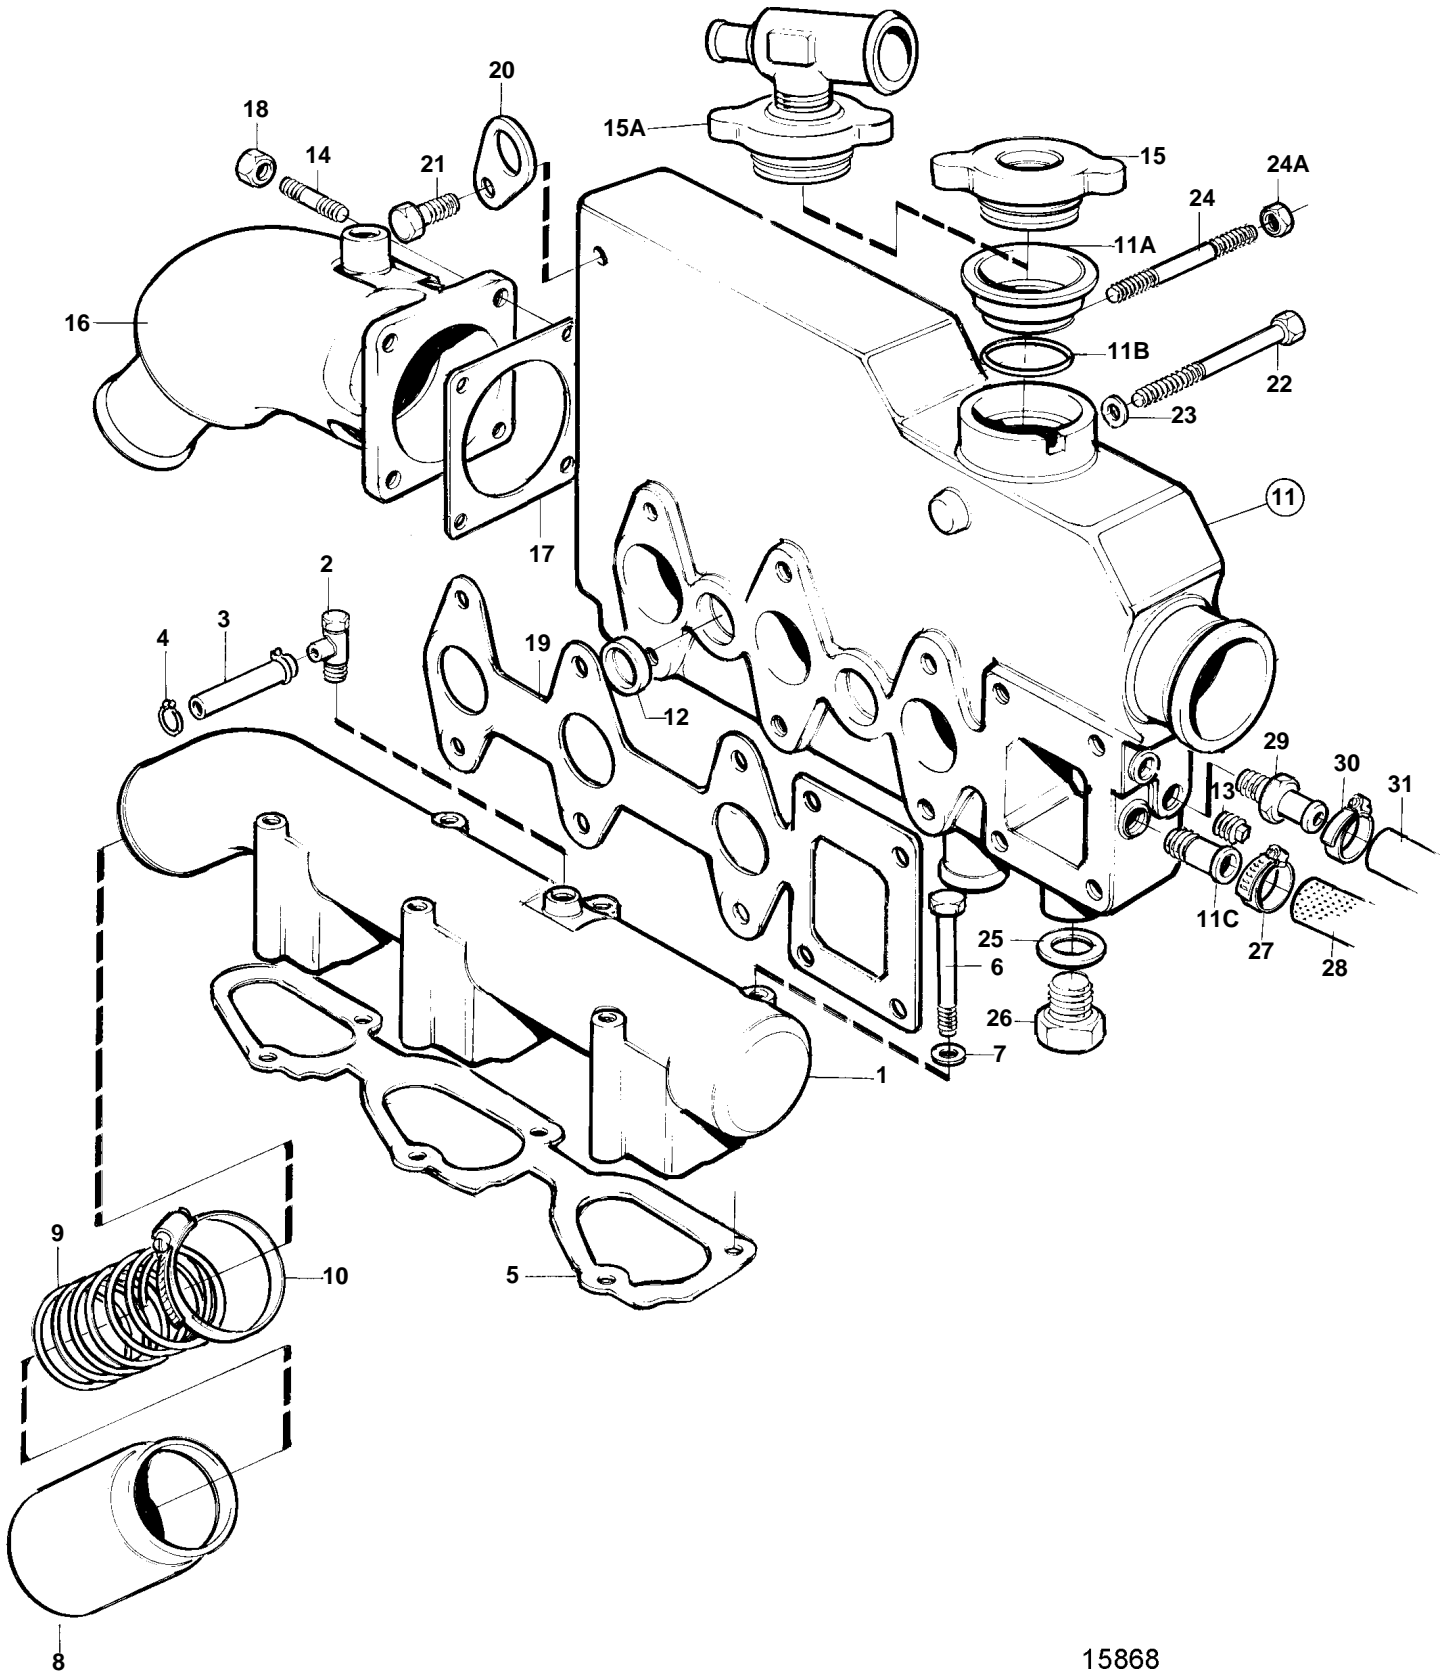

MD2040A

15868

MD2040A

REF	PART NO.	QTY	DESCRIPTION	NOTES
1	3580503	1	Inlet pipe	
2	3580504	1	Hose connection	
3	3580505	1	Hose	
4	961662	2	Clamp	(3580506)
5	3580507	1	Gasket	
6	3580508	6	Screw	
7	861913	6	Spring washer	
8	3580509	1	Filter	
9	3580510	1	Spring	
10	961672	1	Clamp	(861921)
11	3580511	1	Heat exchanger housi	
11A		1	· Insert	
11B		1	· Sealing ring	
11C	3580513	1	· Hose connection	
12	3580302	3	· Plug	
13		1	· Plug	
14	953042	4	Stud	
15	861905	1	Cover	
15A		1	Cover	ALT. When separate expansion tank is being used.
16	861906	1	Exhaust riser	
17	861907	1	Gasket	
18	948645	4	Lock nut	
19	3580512	1	Gasket	
20		1	Lifting eye	
21	861870	1	Screw	
22	3580518	6	Screw	
23	861913	6	Spring washer	
24	3580519	2	Stud	
24A	945407	2	Flange nut	(861915)
25	861917	2	Gasket	
26	861918	2	Plug	
27	961665	1	Hose clamp	(3580525)
28	3580529	1	Hose	Heat exchanger-water pump.
29	976040	1	Nipple	(961656). Hot water outlet.
30	961665	1	Hose clamp	
31	952969	X	Rubber hose	