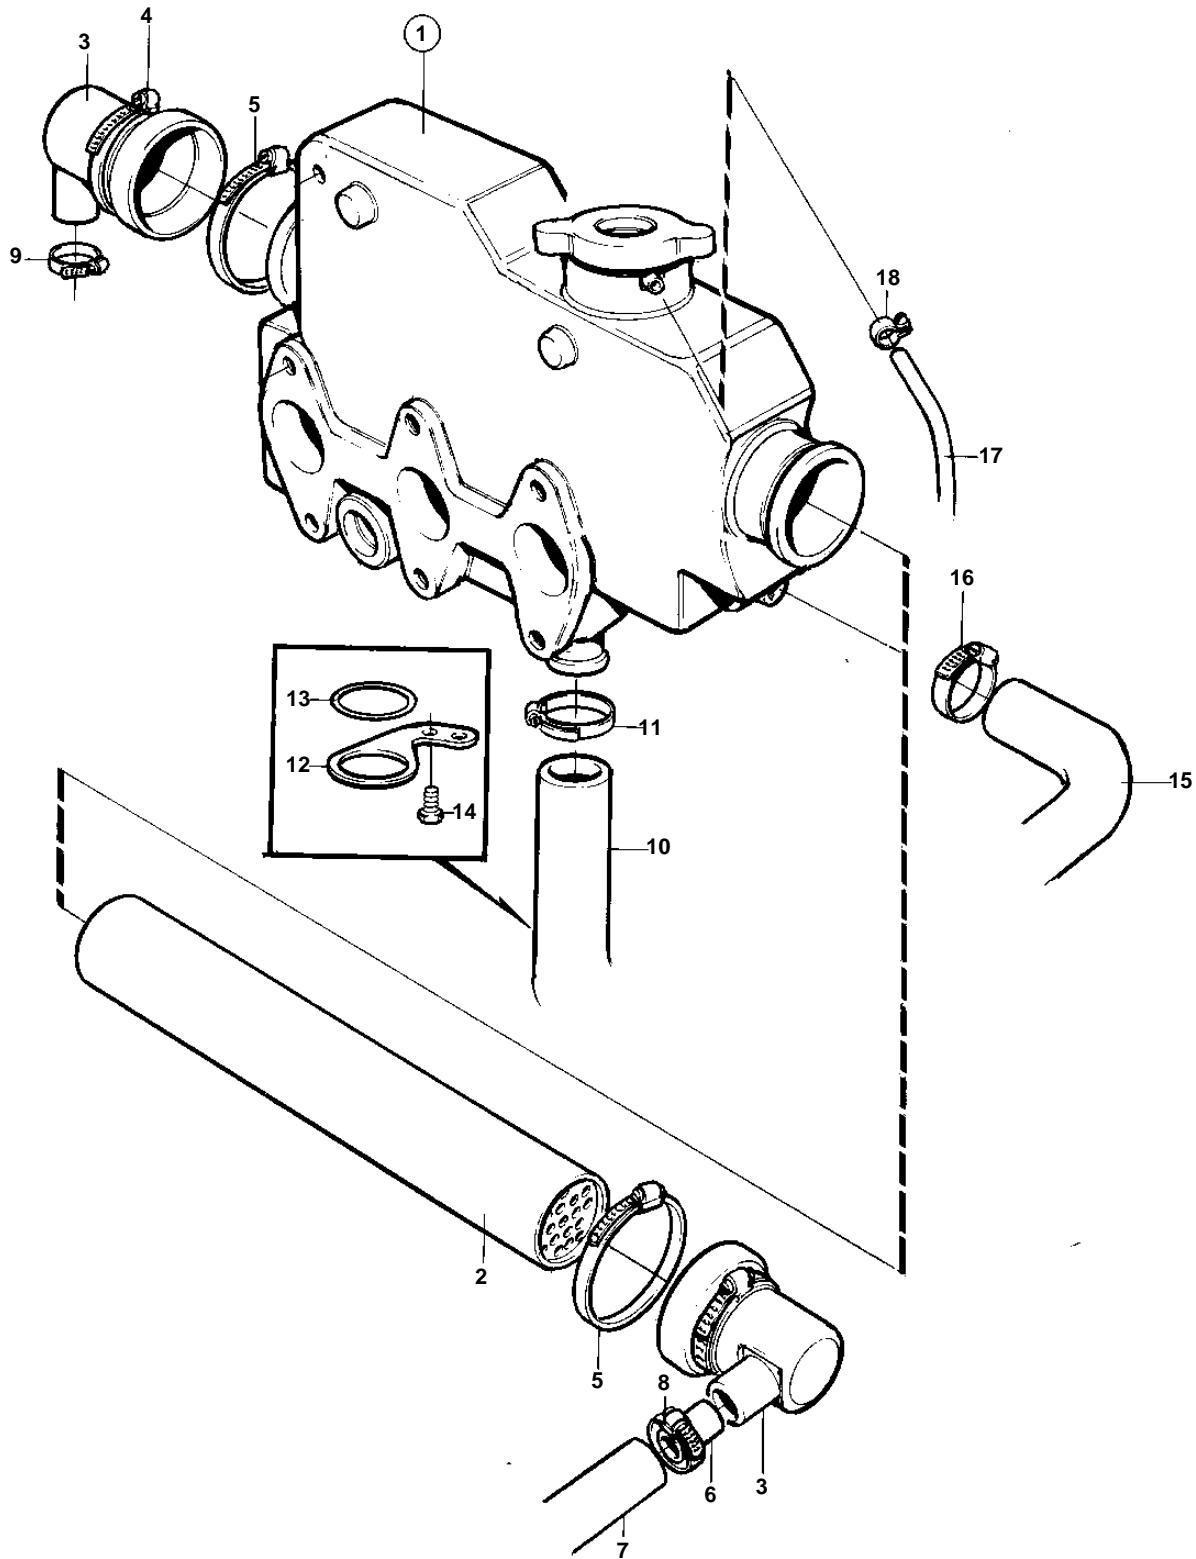

MD2030A

11695

MD2030A

REF	PART NO.	QTY	DESCRIPTION	SEE SEC.	NOTES
1	3580322	1	Heat exchanger housi		
				200	
2	3580325	1	Heat exchanger eleme		
3	3580326	2	Cover		
4	961673	2	Clamp		(861922)
5	872531	2	Hose clamp		(3580327)
6	3580328	1	Tube		
7	3580331	1	Hose		Sea water pump-heat exchanger.
8	961667	1	Hose clamp		(861929)
9	961667	1	Hose clamp		(861929)
10	3580330	1	Hose		Heat exchanger-water pump.
11	853548	1	Hose clamp		(861923)
12		1	Bracket		
13	3580251	1	Grommet		
14	3580299	2	Screw		
15	3580329	1	Hose		Heat exchanger-water pump.
16	853548	1	Hose clamp		(861923)
17		1	Hose		
18	961662	1	Clamp		