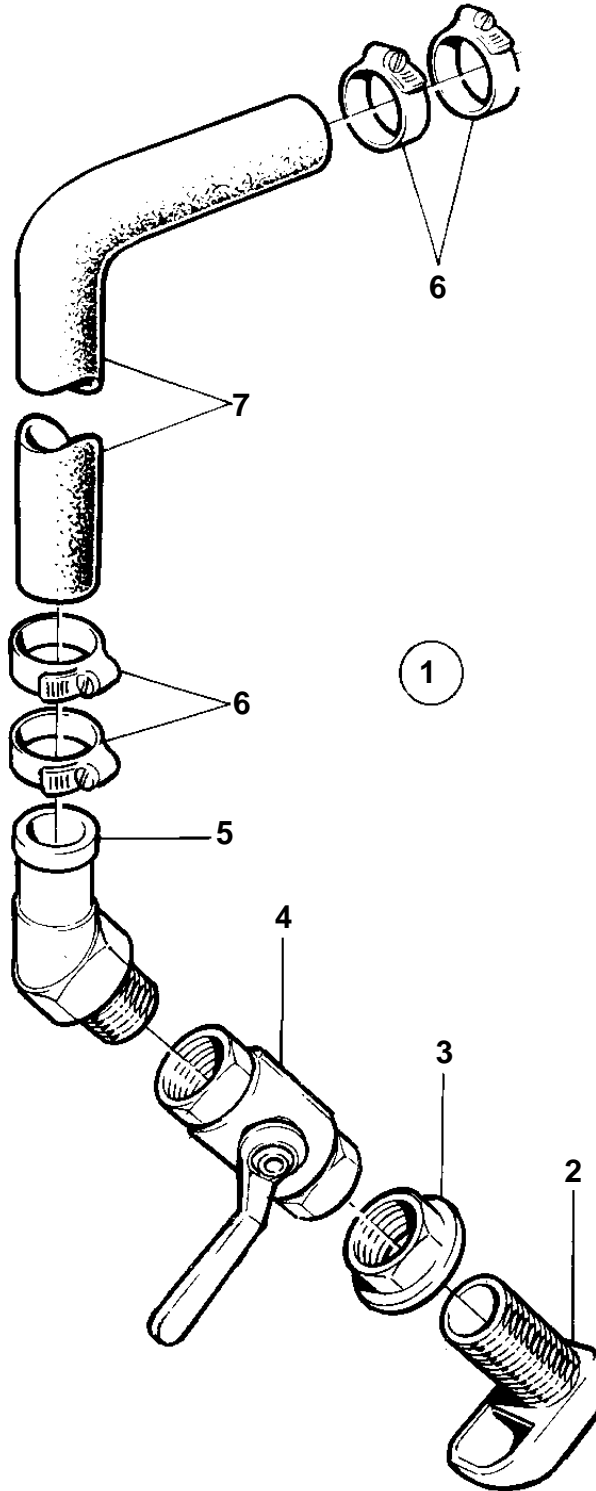

COMMON

9574

COMMON

REF	PART NO.	QTY	DESCRIPTION	NOTES
1	861495	1	Cooling wate inlet	19-1/2"
2	836874	1	· Strainer	
3	807595	1	· Flange nut	
4	1140097	1	· Ball valve	D=15mm
5	861465	1	· Hose connection	60°
6	961667	2	· Hose clamp	
7	952970	X	Rubber hose	