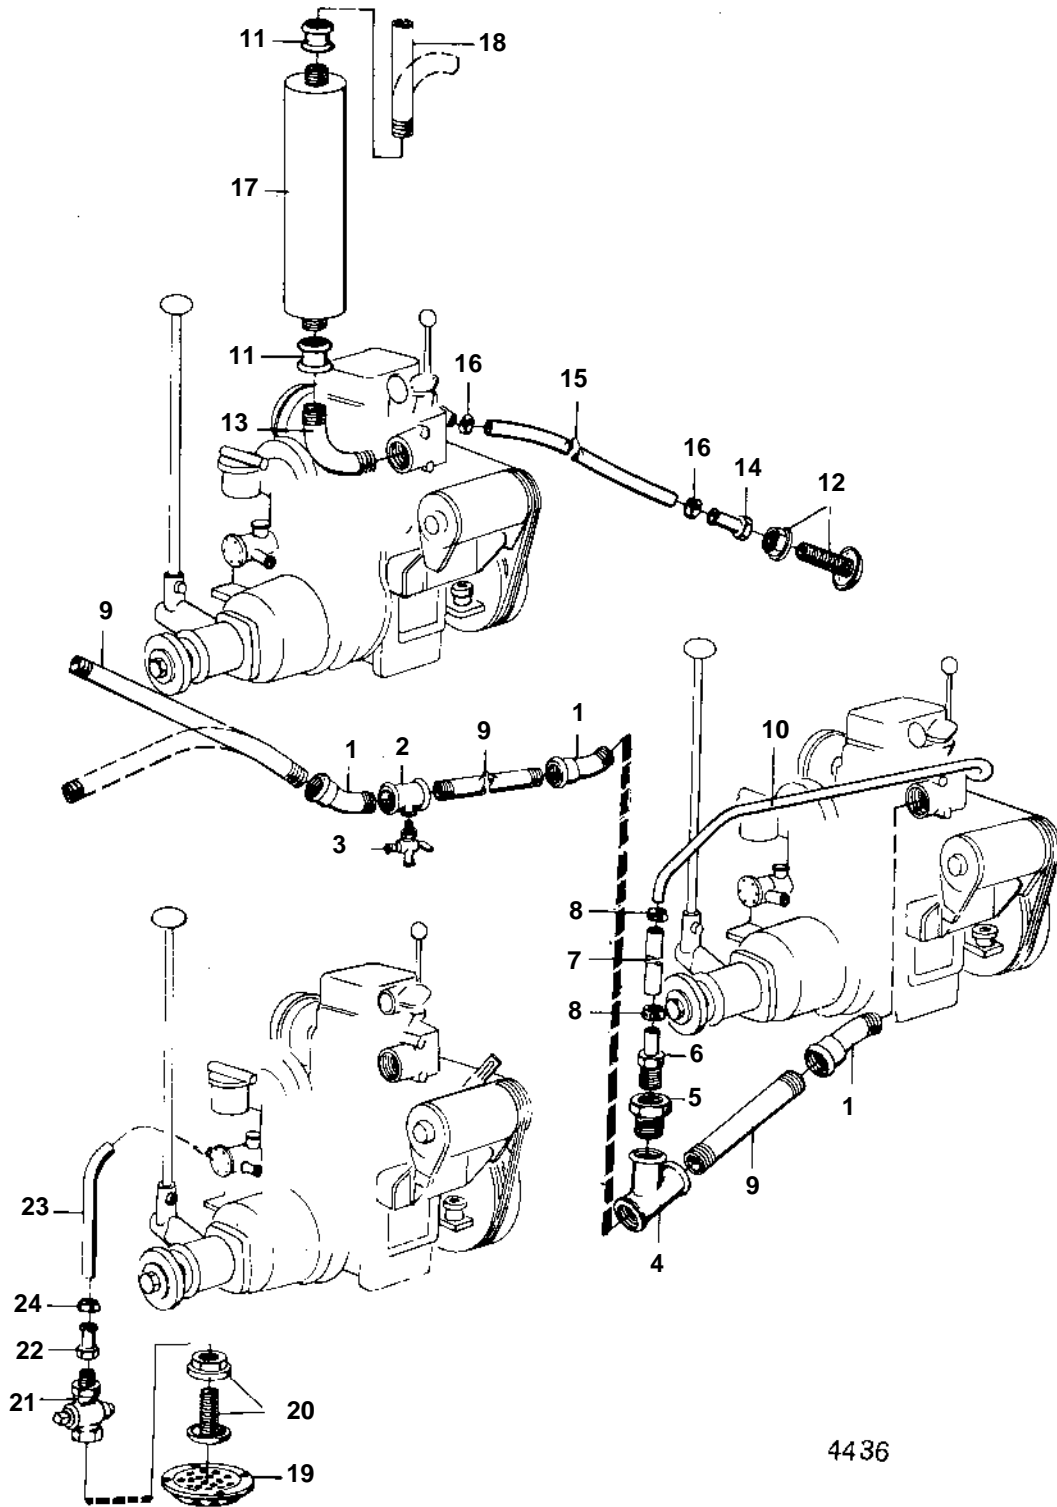

MD1B,MD2B,MD3B

MD1B,MD2B,MD3B

REF	PART NO.	QTY	DESCRIPTION	NOTES
1	810362	3	Tube	
2	810365	1	T-pipe	
3	810368	1	Tap	
4	803680	1	T-pipe	
5	803679	1	Nipple	
6	803376	1	Hose attachment	
7	943416	X	Rubber hose	
8	943472	4	Hose clamp	
9	803918	3	Tube	L = 900 MM
10	19772	X	Copper tube	L = 800 MM
11	807770	2	Nipple	
12	810669	1	Table fitting	
13	803947	1	Pipe	
14	810616	1	Hose connection	
15	943416	X	Rubber hose	
16	943472	2	Hose clamp	
17	810671	1	Muffler	
18	803918	1	Tube	
19		1	STRAINER	REPLACED BY 828242.
20		1	BOARD CONNECTION	REPLACED BY 828242.
21		1	COCK	REPLACED BY 828242.
22		1	HOSE CONNECTION	REPLACED BY 828242.
23		X	RUBBER HOSE	REPLACED BY 828242.
24		2	HOSE CLAMP	REPLACED BY 828242.