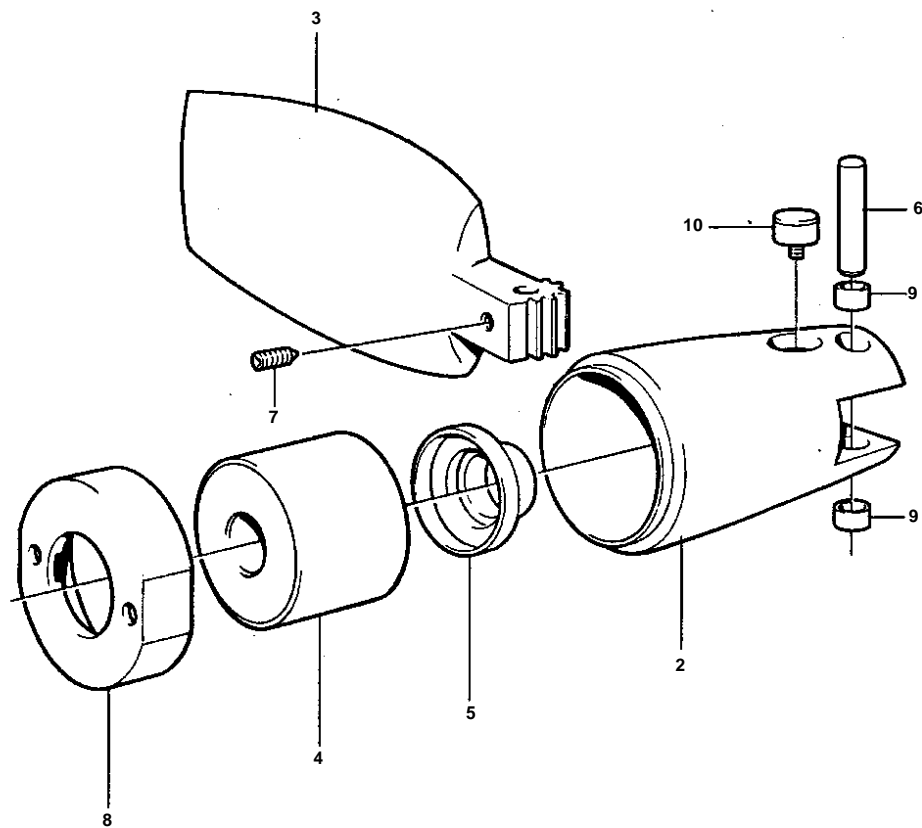

①

5920

REF	PART NO.	QTY	DESCRIPTION	NOTES
1	851563	1	Propeller	14X6
2		1	• PROPELLER HUB	
3	850348	1	• Propeller blade	
4		1	• BUSHING	
5		1	• ATTACHMENT	
6	839511	2	• Shaft	
7	947904	2	• Set screw	
8	839513	1	• Zink ring	
9	850856	4	• Bushing	WITHOUT FLANGE.
	852153	4	• Bushing	WITH FLANGE.
10	852019	2	• Zinc anode kit	(851466)