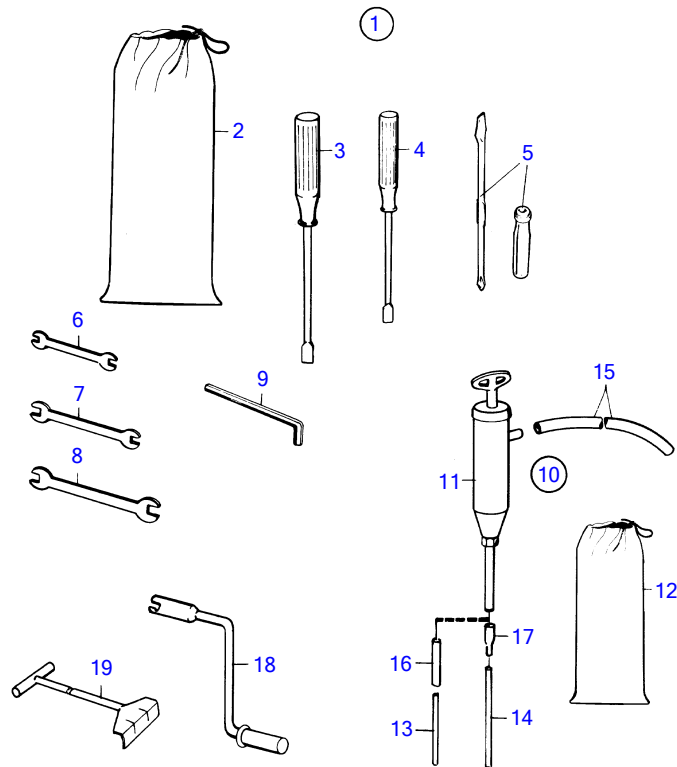

MD1B, MD2B, AQD2B, MD3B

7128

MD1B, MD2B, AQD2B, MD3B

REF	PART NO.	QTY	DESCRIPTION	NOTES
1	844636	1	Tool kit	Obsolete part
2	844642	1	• Tool bag	
4	841044	1	• Screwdriver	Obsolete part
5	963929	1	• Combination screwdri	Obsolete part
6	843929	1	• Open-end wrench	8-10mm, Obsolete part
	210056	1	• Open-end wrench	Obsolete part, 11-12mm
7	841252	1	• Open-end wrench	Obsolete part, 13-16mm
	962053	1	• Open-end wrench	Obsolete part, 13-17mm
	962060	1	• Open-end wrench	Obsolete part, 14-17mm
8	962054	1	• Open-end wrench	Obsolete part, 19-22mm