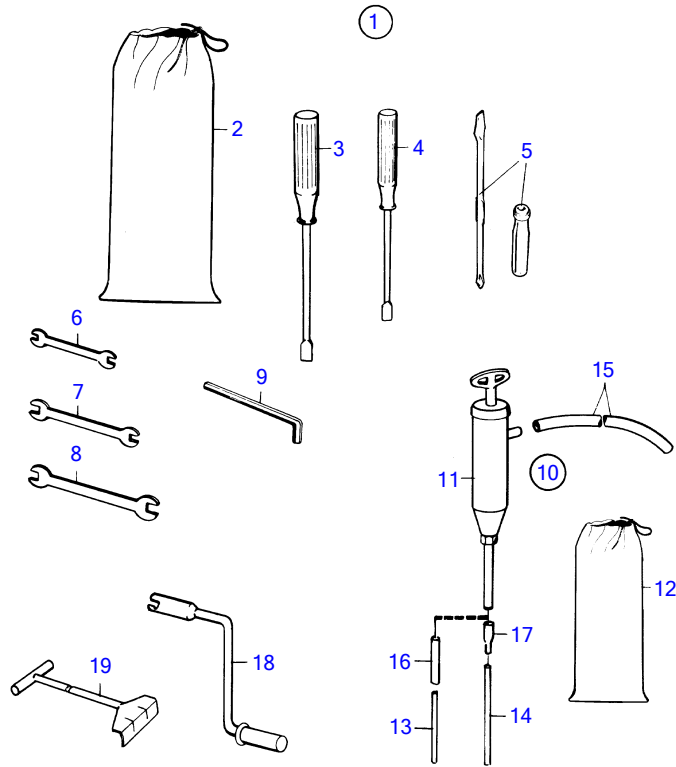

MD1B, MD2B, AQD2B, MD3B

7128

MD1B, MD2B, AQD2B, MD3B

REF	PART NO.	QTY	DESCRIPTION	NOTES
1	(833667)	1	Tool kit	Repl by 844636, Obsolete part
2		1	• tool bag	
3	804771	1	• Screwdriver	
4	(962183)	1	• Phillips screwdriver	Obsolete part
5	(963929)	1	• Combination screwdri	Obsolete part
6	(210056)	1	• Open-end wrench	Obsolete part, 11-12mm
7	(884498)	1	• Open-end wrench	Obsolete part, 13-15mm
8	(1507503)	1	• Open-end wrench	Obsolete part, 17-19mm
9	(914005)	1	• Allen wrench	Obsolete part, 10mm
	914675	1	• Allen wrench	1/4"
	914677	1	• Allen wrench	3/8"
	946804	1	• Allen wrench	5/16"
10	875117	1	• Oil bilge pump	
11		1	• • pump	
12		1	• • tool bag	
13	(841527)	1	• • Oil scavenging pipe	Obsolete part, L=1000mm (948651)
14	835964	1	• • Oil scavenging pipe	L=711mm
15	806282	1	• • Plastic hose	L=1000mm
16	941405	X	• • Hose	L=100mm
17	(841046)	1	• • Rubber hose	Obsolete part
18	803920		Starter crank	MD1, MD2, MD3
	(833566)		Starter crank	Obsolete part, For lower starting socket., &MD3B
19	(814039)		Handle	Obsolete part, AQD2B